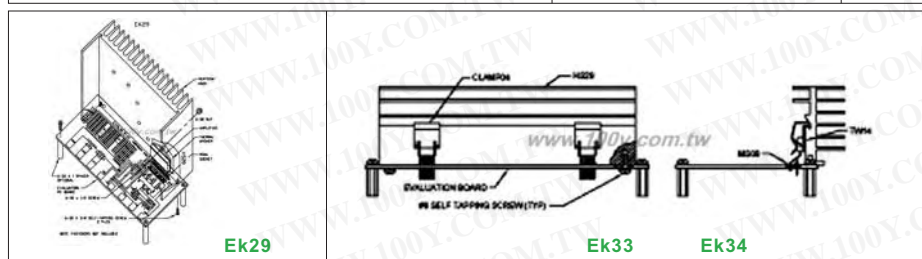

## APEX 实习模拟(板)

详细产品规格 - 请点击 [cn.100y.com.tw](http://cn.100y.com.tw)

100Y 编号	厂商编号	制造厂商	说明	Type
19952	EK10	APEX	EVALUATION KIT	FOR SA13/SA14 PIN-OUT
19951	EK11	APEX	EVALUATION KIT	FOR PA90, PA91, PA98
19950	EK13	APEX	EVALUATION KIT	FOR PA44
19949	EK14	APEX	EVALUATION KIT	FOR SIP03 Packaged OP Amp.
19948	EK15	APEX	EVALUATION KIT	FOR SA08 Pin-Out
19600	EK16	APEX	EVALUATION KIT	FOR PA92/PA93 PIN-OUT
19971	EK17	APEX	EVALUATION KIT	For SA12 PWM Amp.
19972	EK18	APEX	EVALUATION KIT	For SA18 Pin-Out
19973	EK19	APEX	EVALUATION KIT	For PA94/PA95