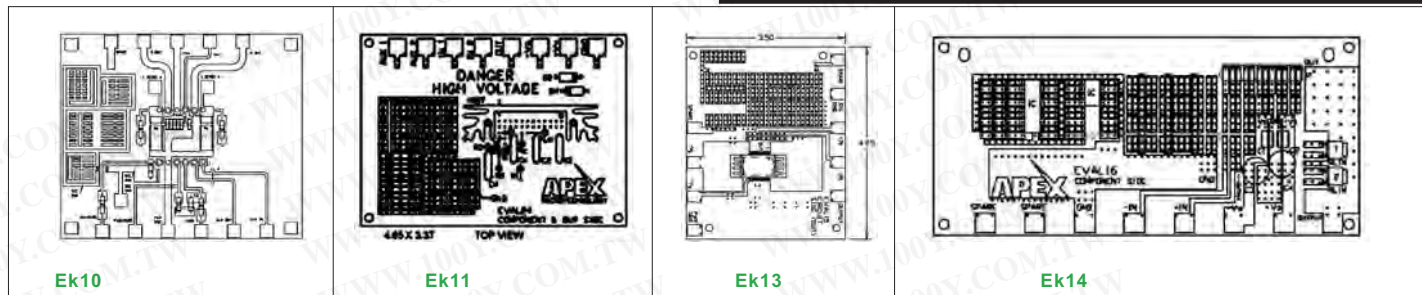

## APEX 实习模拟(板)

详细产品规格 - 请点击 [cn.100y.com.tw](http://cn.100y.com.tw)

100Y 编号	厂商编号	制造厂商	说明	Type
19952	EK10	APEX	EVALUATION KIT	FOR SA13/SA14 PIN-OUT
19951	EK11	APEX	EVALUATION KIT	FOR PA90, PA91, PA98
19950	EK13	APEX	EVALUATION KIT	FOR PA44
19949	EK14	APEX	EVALUATION KIT	FOR SIP03 Packaged OP Amp.
19948	EK15	APEX	EVALUATION KIT	FOR SA08 Pin-Out
19600	EK16	APEX	EVALUATION KIT	FOR PA92/PA93 PIN-OUT
19971	EK17	APEX	EVALUATION KIT	For SA12 PWM Amp.
19972	EK18	APEX	EVALUATION KIT	For SA18 Pin-Out
19973	EK19	APEX	EVALUATION KIT	For PA94/PA95