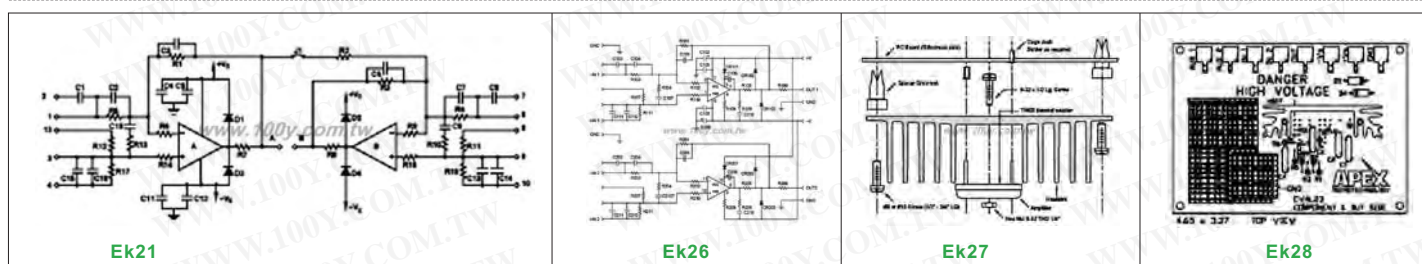

## APEX 实习模拟(板)

详细产品规格 - 请点击 [cn.100y.com.tw](http://cn.100y.com.tw)

100Y 编号	厂商编号	制造厂商	说明	Type
19952	EK10	APEX	EVALUATION KIT	FOR SA13/SA14 PIN-OUT
19951	EK11	APEX	EVALUATION KIT	FOR PA90, PA91, PA98
19950	EK13	APEX	EVALUATION KIT	FOR PA44
19949	EK14	APEX	EVALUATION KIT	FOR SIP03 Packaged OP Amp.
19948	EK15	APEX	EVALUATION KIT	FOR SA08 Pin-Out
19600	EK16	APEX	EVALUATION KIT	FOR PA92/PA93 PIN-OUT
19971	EK17	APEX	EVALUATION KIT	For SA12 PWM Amp.
19972	EK18	APEX	EVALUATION KIT	For SA18 Pin-Out
19973	EK19	APEX	EVALUATION KIT	For PA94/PA95

100Y 编号	厂商编号	制造厂商	说明	Type
19974	EK21	APEX	EVALUATION KIT	For PA21 Pin-Out
19975	EK26	APEX	EVALUATION KIT	For PA126 or PA60DX Pin-Out
19976	EK27	APEX	EVALUATION KIT	For PA50/PA52 Power OP Amp.
19977	EK28	APEX	EVALUATION KIT	For PA97
19978	EK29	APEX	Power Booster Evaluation Kit	
19979	EK33	APEX	EVALUATION KIT	For PA75CX or PA35CX Pin-Out
19980	EK34	APEX	EVALUATION KIT	For PA140CX