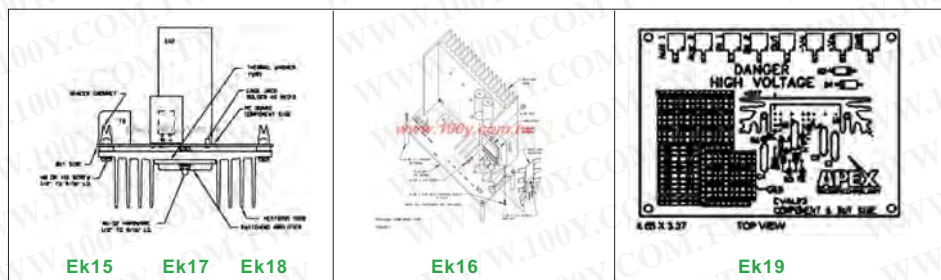

## APEX 实习模拟(板)

详细产品规格 - 请点击 [cn.100y.com.tw](http://cn.100y.com.tw)

100Y 编号	厂商编号	制造厂商	说明	Type
19952	EK10	APEX	EVALUATION KIT	FOR SA13/SA14 PIN-OUT
19951	EK11	APEX	EVALUATION KIT	FOR PA90, PA91, PA98
19950	EK13	APEX	EVALUATION KIT	FOR PA44
19949	EK14	APEX	EVALUATION KIT	FOR SIP03 Packaged OP Amp.
19948	EK15	APEX	EVALUATION KIT	FOR SA08 Pin-Out
19600	EK16	APEX	EVALUATION KIT	FOR PA92/PA93 PIN-OUT
19971	EK17	APEX	EVALUATION KIT	For SA12 PWM Amp.
19972	EK18	APEX	EVALUATION KIT	For SA18 Pin-Out
19973	EK19	APEX	EVALUATION KIT	For PA94/PA95