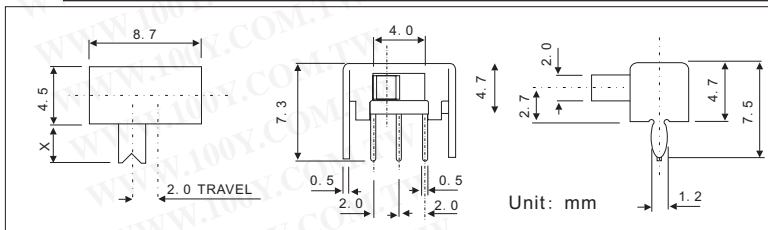

开关元件

滑动开关

- 非短缺
- 任意旋钮和大小
- VG: 2-4
- 规定值: 0.3A 50V DC
- 开关寿命: 10,000 CYCLES
- (15-18 CYCLES/MIN. UNLOADING)

详细产品规格 - 请点击 cn.100y.com.tw

100Y 编号	厂商编号	说明	Pins /Terminal Type	规格
11334	SK-12D02V2	90° 滑动开关	3P2	8.7*4.5*7.5mm

100Y 编号	厂商编号	说明	Pins /Terminal Type
12971	SS-22H06-V4	滑动开关	6P

摇臂开关

- 特点:**
- 接点规定值: 0.4VA max. @ 20V max. (AC or DC)
 - 电气寿命: 30,000 make - and - break cycles at full load
 - 接点阻抗: 20mΩ max. initial @ 2-4VDC
100mA for both coin silver and gold plated contacts
 - 绝缘电阻: 1,000MΩ min
 - 电介质强度: 1,500V RMS @ sea level
 - 操作温度: -30°C to 85°C

- 特点:**
- 接点规定值: 0.4VA max. @ 20V max. (AC or DC)
 - 电气寿命: 30,000 make - and - break cycles at full load
 - 接点阻抗: 20mΩ max. initial @ 2-4VDC
100mA for both coin silver and gold plated contacts
 - 绝缘电阻: 1,000MΩ min
 - 电介质强度: 1,500V RMS @ sea level
 - 操作温度: -30°C to 85°C