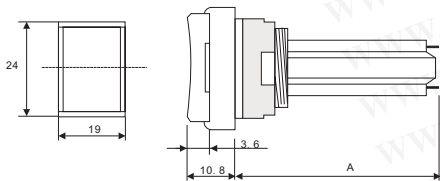

100Y 编号	厂商编号	制造厂商	说明	安装孔径	Contact Function	Contact Rating	Button/Body Color
47323	01-121.0252+2	EAO	Indicator, Lighted Pushbuttons with Snap Acting Switch Element	18*24	1Pole	250VAC/5A	红色/黑色
47324	01-121.0252+5	EAO	Indicator, Lighted Pushbuttons with Snap Acting Switch Element	18*24	1Pole	250VAC/5A	绿色/黑色