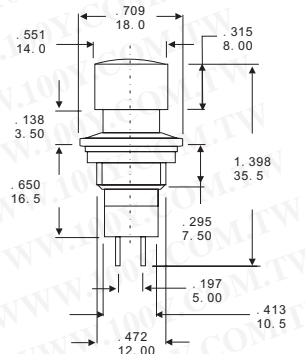

100Y 编号	厂商编号	说明	Button/Body Color	Contact Rating	Pins/Terminal Type	Contact Function
39087	R18-24A-501	黄色按钮开关(交替式)ψ12	黄色	3A/125Vac	2	OFF-ON(A 接点)