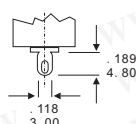

100Y 编号	厂商编号	说明	Button/Body Color	Contact Rating	Pins/Terminal Type	Contact Function
39087	R18-24A-501	黄色按钮开关(交替式)ψ12	黄色	3A/125Vac	2	OFF-ON(A 接点)