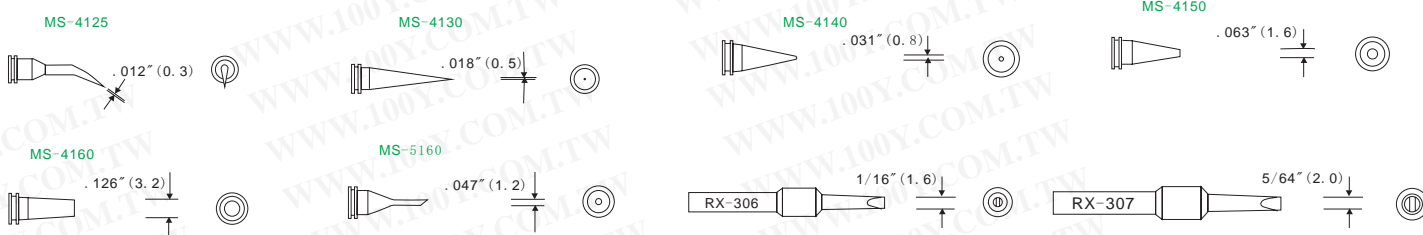

焊接+除焊+热风产品

PLATO 烙铁头 For Weller

详细产品规格 - 请点击 cn.100y.com.tw

100Y 编号	厂商编号	制造厂商	说明	适用焊机机型	尖端尺寸(mm)	适用厂牌型号
45271	EW-513	PLATO	PLATO 烙铁头	For WES50 Station	1.6	=WELLER ETAA
45273	EW-515	PLATO	PLATO 烙铁头	For WES50 Station	2.4	=WELLER ETBB
45274	EW-517	PLATO	PLATO 烙铁头	For WES50 Station	3.2	=WELLER ETCC
45275	EW-519	PLATO	PLATO 烙铁头	For WES50 Station	4.8	=WELLER ETDD
45301	MS-0100	PLATO	PLATO 烙铁头	Fit WSP80 & MPR80 Soldering Pencils	2.1	WELLER LTGW
45280	MS-0105	PLATO	PLATO 烙铁头	Fit WSP80 & MPR80 Soldering Pencils	6.4	
45281	MS-0201	PLATO	PLATO 烙铁头	Fit WSP80 & MPR80 Soldering Pencils	6.5	
45304	MS-3101	PLATO	PLATO 烙铁头	Fit WSP80 & MPR80 Soldering Pencils	0.6	=WELLER LTHX
45302	MS-3110	PLATO	PLATO 烙铁头	Fit WSP80 & MPR80 Soldering Pencils	0.4	=WELLER LTH
45305	MS-3150	PLATO	PLATO 烙铁头	Fit WSP80 & MPR80 Soldering Pencils	1.3	=WELLER LTK
45291	MS-3200	PLATO	PLATO 烙铁头	Fit WSP80 & MPR80 Soldering Pencils	1.6	=WELLER LTA
45306	MS-3250	PLATO	PLATO 烙铁头	Fit WSP80 & MPR80 Soldering Pencils	2.0	=WELLER LTL
45293	MS-3300	PLATO	PLATO 烙铁头	Fit WSP80 & MPR80 Soldering Pencils	2.4	=WELLER LTB
45294	MS-3400	PLATO	PLATO 烙铁头	Fit WSP80 & MPR80 Soldering Pencils	3.2	=WELLER LTC
45307	MS-3450	PLATO	PLATO 烙铁头	Fit WSP80 & MPR80 Soldering Pencils	3.2	=WELLER LTM
45299	MS-3600	PLATO	PLATO 烙铁头	Fit WSP80 & MPR80 Soldering Pencils	4.6	=WELLER LTD
45287	MS-4100	PLATO	PLATO 烙铁头	Fit WSP80 & MPR80 Soldering Pencils	0.25	=WELLER LT1S
45286	MS-4101	PLATO	PLATO 烙铁头	Fit WSP80 & MPR80 Soldering Pencils	0.1	=WELLER LT1LX
45285	MS-4110	PLATO	PLATO 烙铁头	Fit WSP80 & MPR80 Soldering Pencils	0.25	=WELLER LT1L
45284	MS-4120	PLATO	PLATO 烙铁头	Fit WSP80 & MPR80 Soldering Pencils	0.25	=WELLER LT1L
45289	MS-4125	PLATO	PLATO 烙铁头	Fit WSP80 & MPR80 Soldering Pencils	0.3	=WELLER LT1SLX
45308	MS-4130	PLATO	PLATO 烙铁头	Fit WSP80 & MPR80 Soldering Pencils	0.5	=WELLER LTS
45283	MS-4140	PLATO	PLATO 烙铁头	Fit WSP80 & MPR80 Soldering Pencils	0.8	
45292	MS-4150	PLATO	PLATO 烙铁头	Fit WSP80 & MPR80 Soldering Pencils	1.6	=WELLER LTAS
45295	MS-4160	PLATO	PLATO 烙铁头	Fit WSP80 & MPR80 Soldering Pencils	3.2	=WELLER LTCS
45290	MS-5160	PLATO	PLATO 烙铁头	Fit WSP80 & MPR80 Soldering Pencils	1.2	=WELLER LT4
45225	RX-306	PLATO	PLATO 烙铁头	Fit Weller MC-5001,EC-1002 Station	1.6	=WELLER EPH106
45226	RX-307	PLATO	PLATO 烙铁头	Fit Weller MC-5001,EC-1002 Station	2	=WELLER EPH107