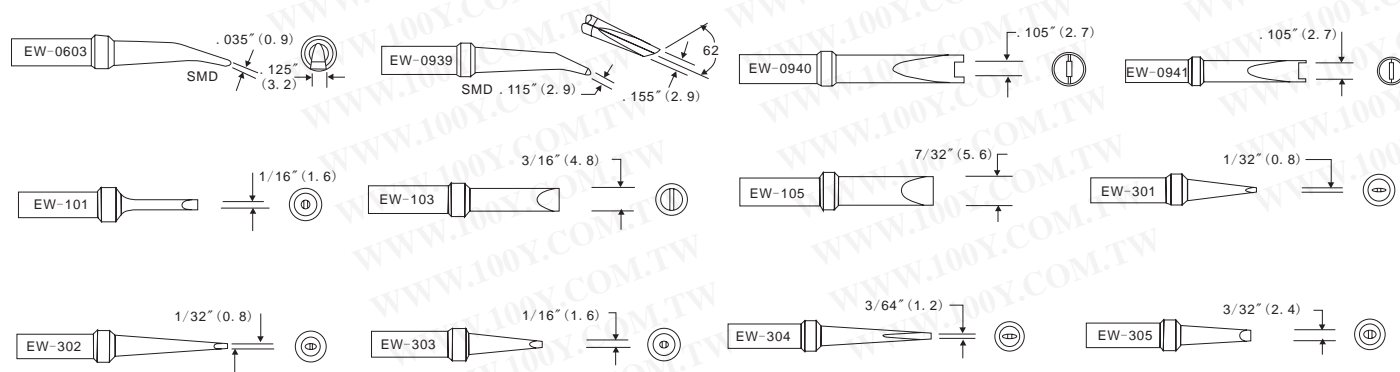

PLATO 烙铁头 For Weller

详细产品规格 - 请点击 cn.100y.com.tw

100Y 编号	厂商编号	制造厂商	说明	适用焊机机型	尖端尺寸(mm)	适用厂牌型号
45351	C-4223	PLATO	PLATO 烙铁头	For Weller TC201T Soldering Iron	0.8	=WELLER PTO
45358	C-4309	PLATO	PLATO 烙铁头	For Weller TC201T Soldering Iron	0.6	=WELLER PTT
45352	C-462	PLATO	PLATO 烙铁头	For Weller TC201T Soldering Iron	0.8	=WELLER PTP
45355	C-4794	PLATO	PLATO 烙铁头	For Weller TC201T Soldering Iron	0.3	
45356	C-494	PLATO	PLATO 烙铁头	For Weller TC201T Soldering Iron	0.4	=WELLER PTS
45353	C-5101	PLATO	PLATO 烙铁头	For Weller TC201T Soldering Iron	1.6	=WELLER PTQ
45361	C-5139	PLATO	PLATO 烙铁头	For Weller TC201T Soldering Iron	1.6	=WELLER PTAA
45363	C-5141	PLATO	PLATO 烙铁头	For Weller TC201T Soldering Iron	3.2	=WELLER PTCC
45364	C-5142	PLATO	PLATO 烙铁头	For Weller TC201T Soldering Iron	4.8	=WELLER PTDD
45362	C-5143	PLATO	PLATO 烙铁头	For Weller TC201T Soldering Iron	2.4	=WELLER PTBB
45341	C-593	PLATO	PLATO 烙铁头	For Weller TC201T Soldering Iron	0.8	=WELLER PTF
45359	C-9100	PLATO	PLATO 烙铁头	For Weller TC201T Soldering Iron	1.6	=WELLER PTX
45360	C-983	PLATO	PLATO 烙铁头	For Weller TC201T Soldering Iron	1.6	=WELLER PTZ
45330	DX-0600	PLATO	PLATO 烙铁头	For Weller MLR20,MPR30 Soldering Iron	7.2	
45331	DX-0601	PLATO	PLATO 烙铁头=WELLER MT-JL	For Weller MLR20,MPR30 Soldering Iron	0.76	=WELLER MT-JL
45317	DX-1500	PLATO	PLATO 烙铁头	For Weller MLR20,MPR30 Soldering Iron	1.6	=WELLER MPT-6
45322	DX-2683	PLATO	PLATO 烙铁头	For Weller MLR20,MPR30 Soldering Iron	0.8	=WELLER MT-H
45319	DX-2684	PLATO	PLATO 烙铁头	For Weller MLR20,MPR30 Soldering Iron	1.6	=WELLER MT-A
45320	DX-2726	PLATO	PLATO 烙铁头	For Weller MLR20,MPR30 Soldering Iron	2.4	=WELLER MT-B
45316	DX-2727	PLATO	PLATO 烙铁头	For Weller MLR20,MPR30 Soldering Iron	1.6	
45323	DX-2987	PLATO	PLATO 烙铁头	For Weller MLR20,MPR30 Soldering Iron	0.8	=WELLER MTX
45309	DX-4771	PLATO	PLATO 烙铁头	For Weller MLR20,MPR30 Soldering Iron	0.3	=WELLER MT-1
45312	DX-4814	PLATO	PLATO 烙铁头	For Weller MLR20,MPR30 Soldering Iron	0.3	=WELLER MT-1S
45326	DX-4977	PLATO	PLATO 烙铁头	For Weller MLR20,MPR30 Soldering Iron	0.4	
45327	DX-5550	PLATO	PLATO 烙铁头	For Weller MLR20,MPR30 Soldering Iron	2.3	
45328	DX-5551	PLATO	PLATO 烙铁头	For Weller MLR20,MPR30 Soldering Iron	4.2	=WELLER_MT-GW
45314	DX-5590	PLATO	PLATO 烙铁头	For Weller MLR20,MPR30 Soldering Iron	1.1	=WELLER MT-4
45315	DX-5688	PLATO	PLATO 烙铁头	For Weller MLR20,MPR30 Soldering Iron	1.2	
45278	EW-0574	PLATO	PLATO 烙铁头	For WES50 Station	3.4	
45276	EW-0602	PLATO	PLATO 烙铁头	For WES50 Station	0.5	