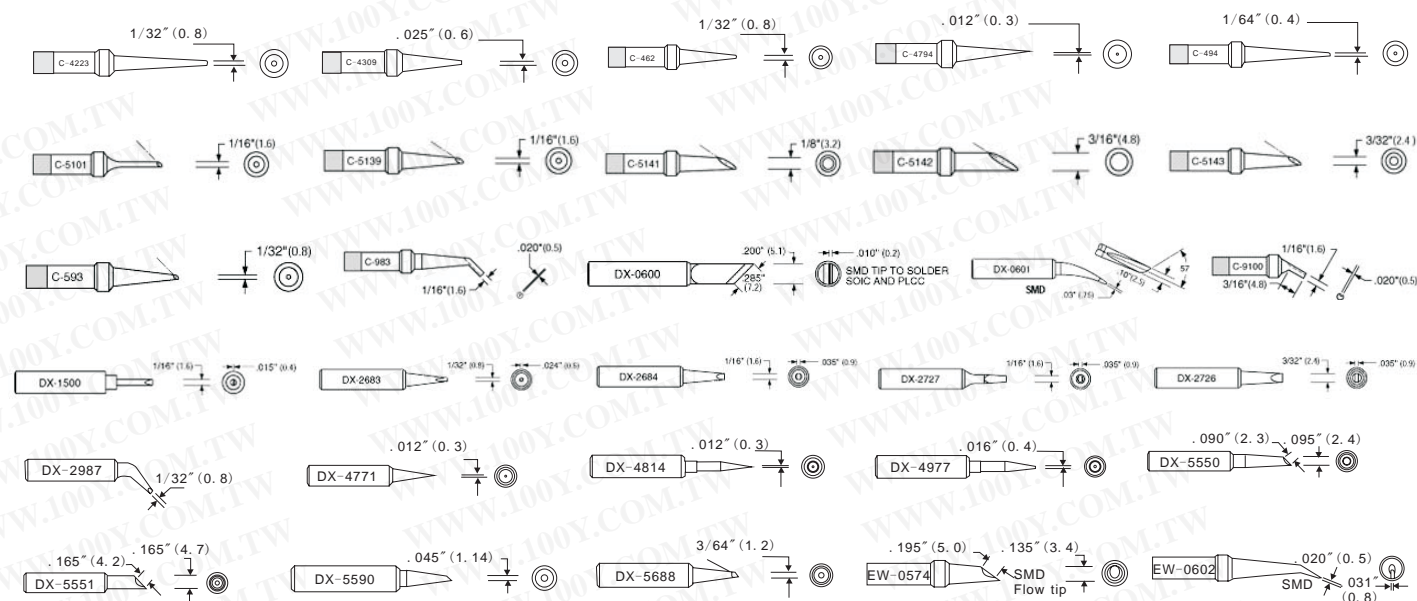

PLATO 烙铁头 For Weller

详细产品规格 - 请点击 cn.100y.com.tw

100Y 编号	厂商编号	制造厂商	说明	适用焊机机型	尖端尺寸(mm)	适用厂牌型号
45351	C-4223	PLATO	PLATO 烙铁头	For Weller TC201T Soldering Iron	0.8	=WELLER PTO
45358	C-4309	PLATO	PLATO 烙铁头	For Weller TC201T Soldering Iron	0.6	=WELLER PTT
45352	C-462	PLATO	PLATO 烙铁头	For Weller TC201T Soldering Iron	0.8	=WELLER PTP
45355	C-4794	PLATO	PLATO 烙铁头	For Weller TC201T Soldering Iron	0.3	
45356	C-494	PLATO	PLATO 烙铁头	For Weller TC201T Soldering Iron	0.4	=WELLER PTS
45353	C-5101	PLATO	PLATO 烙铁头	For Weller TC201T Soldering Iron	1.6	=WELLER PTQ
45361	C-5139	PLATO	PLATO 烙铁头	For Weller TC201T Soldering Iron	1.6	=WELLER PTAA
45363	C-5141	PLATO	PLATO 烙铁头	For Weller TC201T Soldering Iron	3.2	=WELLER PTCC
45364	C-5142	PLATO	PLATO 烙铁头	For Weller TC201T Soldering Iron	4.8	=WELLER PTDD
45362	C-5143	PLATO	PLATO 烙铁头	For Weller TC201T Soldering Iron	2.4	=WELLER PTBB
45341	C-593	PLATO	PLATO 烙铁头	For Weller TC201T Soldering Iron	0.8	=WELLER PTF
45359	C-9100	PLATO	PLATO 烙铁头	For Weller TC201T Soldering Iron	1.6	=WELLER PTX
45360	C-983	PLATO	PLATO 烙铁头	For Weller TC201T Soldering Iron	1.6	=WELLER PTZ
45330	DX-0600	PLATO	PLATO 烙铁头	For Weller MLR20,MPR30 Soldering Iron	7.2	
45331	DX-0601	PLATO	PLATO 烙铁头=WELLER MT-JL	For Weller MLR20,MPR30 Soldering Iron	0.76	=WELLER MT-JL
45317	DX-1500	PLATO	PLATO 烙铁头	For Weller MLR20,MPR30 Soldering Iron	1.6	=WELLER MPT-6
45322	DX-2683	PLATO	PLATO 烙铁头	For Weller MLR20,MPR30 Soldering Iron	0.8	=WELLER MT-H
45319	DX-2684	PLATO	PLATO 烙铁头	For Weller MLR20,MPR30 Soldering Iron	1.6	=WELLER MT-A
45320	DX-2726	PLATO	PLATO 烙铁头	For Weller MLR20,MPR30 Soldering Iron	2.4	=WELLER MT-B
45316	DX-2727	PLATO	PLATO 烙铁头	For Weller MLR20,MPR30 Soldering Iron	1.6	
45323	DX-2987	PLATO	PLATO 烙铁头	For Weller MLR20,MPR30 Soldering Iron	0.8	=WELLER MTX
45309	DX-4771	PLATO	PLATO 烙铁头	For Weller MLR20,MPR30 Soldering Iron	0.3	=WELLER MT-1
45312	DX-4814	PLATO	PLATO 烙铁头	For Weller MLR20,MPR30 Soldering Iron	0.3	=WELLER MT-1S
45326	DX-4977	PLATO	PLATO 烙铁头	For Weller MLR20,MPR30 Soldering Iron	0.4	
45327	DX-5550	PLATO	PLATO 烙铁头	For Weller MLR20,MPR30 Soldering Iron	2.3	
45328	DX-5551	PLATO	PLATO 烙铁头	For Weller MLR20,MPR30 Soldering Iron	4.2	=WELLER_MT-GW
45314	DX-5590	PLATO	PLATO 烙铁头	For Weller MLR20,MPR30 Soldering Iron	1.1	=WELLER MT-4
45315	DX-5688	PLATO	PLATO 烙铁头	For Weller MLR20,MPR30 Soldering Iron	1.2	
45278	EW-0574	PLATO	PLATO 烙铁头	For WES50 Station	3.4	
45276	EW-0602	PLATO	PLATO 烙铁头	For WES50 Station	0.5	