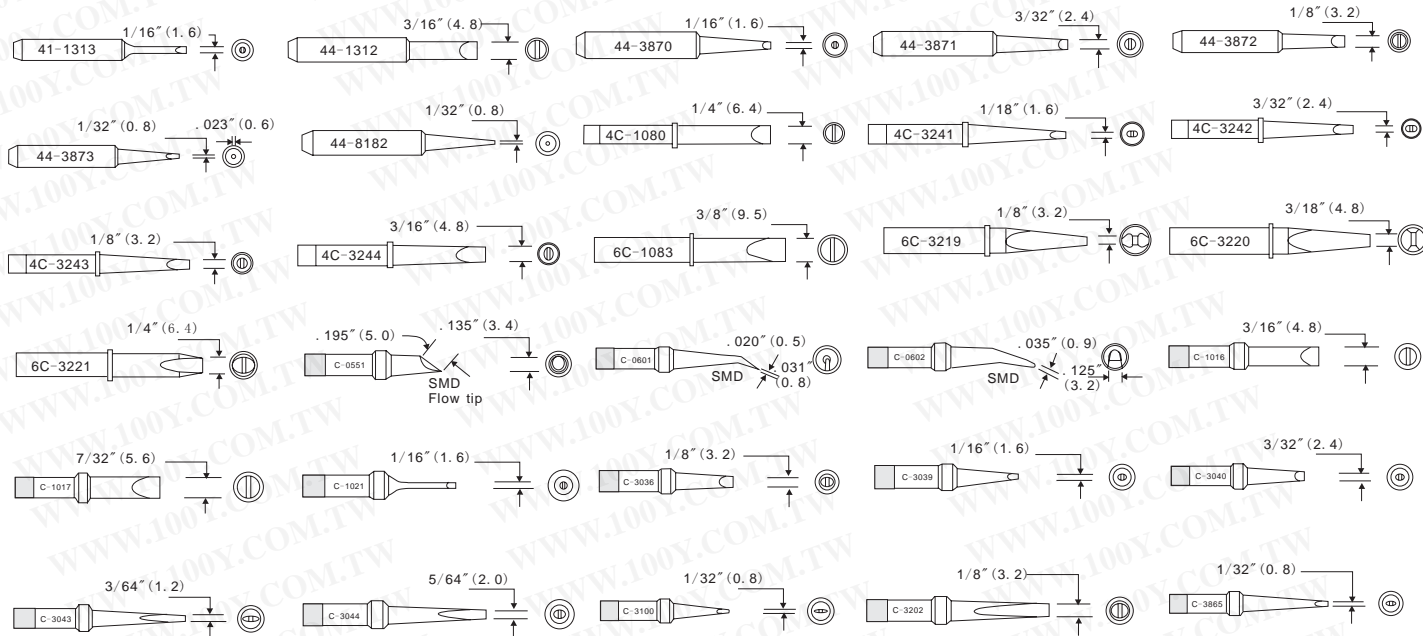

详细产品规格 - 请点击 cn.100y.com.tw

PLATO 烙铁头 For Weller

100Y 编号	厂商编号	制造厂商	说明	适用焊枪机型	尖端尺寸(mm)	适用厂牌型号
45379	41-1313	PLATO	PLATO 烙铁头	Fit Weller WLC-100,WP-25, 30, 35 Soldering Station	1.6	=WELLER ST-8
45375	44-1312	PLATO	PLATO 烙铁头	Fit Weller WLC-100,WP-25, 30, 35 Soldering Station	4.8	=WELLER ST-4
45369	44-3870	PLATO	PLATO 烙铁头	Fit Weller WLC-100,WP-25, 30, 35 Soldering Station	1.6	=WELLER ST-1
45372	44-3871	PLATO	PLATO 烙铁头	Fit Weller WLC-100,WP-25, 30, 35 Soldering Station	2.4	=WELLER ST-2
45374	44-3872	PLATO	PLATO 烙铁头	Fit Weller WLC-100,WP-25, 30, 35 Soldering Station	3.2	=WELLER ST-3
45377	44-3873	PLATO	PLATO 烙铁头	Fit Weller WLC-100,WP-25, 30, 35 Soldering Station	0.8	=WELLER ST-6
45378	44-8182	PLATO	PLATO 烙铁头	Fit Weller WLC-100,WP-25, 30, 35 Soldering Station	0.8	=WELLER ST-7
45214	4C-1080	PLATO	PLATO 烙铁头	Weller W60PG Soldering Iron	6.4	=WELLER CT5E
45210	4C-3241	PLATO	PLATO 烙铁头	Weller W60PG Soldering Iron	1.6	=WELLER CT5A
45211	4C-3242	PLATO	PLATO 烙铁头	Weller W60PG Soldering Iron	2.4	=WELLER CT5B
45212	4C-3243	PLATO	PLATO 烙铁头	Weller W60PG Soldering Iron	3.2	=WELLER CT5B
45213	4C-3244	PLATO	PLATO 烙铁头	Weller W60PG Soldering Iron	4.8	=WELLER CT5D
45218	6C-1083	PLATO	PLATO 烙铁头	Weller W100PG Soldering Iron	9.5	=WELLER CT6F
45215	6C-3219	PLATO	PLATO 烙铁头	Weller W100PG Soldering Iron	3.2	=WELLER CT6D
45216	6C-3220	PLATO	PLATO 烙铁头	Weller W100PG Soldering Iron	4.8	=WELLER CT6D
45217	6C-3221	PLATO	PLATO 烙铁头	Weller W100PG Soldering Iron	6.4	=WELLER CT6E
45368	C-0551	PLATO	PLATO 烙铁头	For Weller TC201T Soldering Iron	5.0	
45365	C-0601	PLATO	PLATO 烙铁头	For Weller TC201T Soldering Iron	0.5	
45367	C-0602	PLATO	PLATO 烙铁头	For Weller TC201T Soldering Iron	0.9	=WELLER PTMX
45336	C-1016	PLATO	PLATO 烙铁头=WELLER PTD	For Weller TC201T Soldering Iron	4.8	=WELLER PTD
45340	C-1017	PLATO	PLATO 烙铁头=WELLER PTE	For Weller TC201T Soldering Iron	5.6	=WELLER PTE
45354	C-1021	PLATO	PLATO 烙铁头	For Weller TC201T Soldering Iron	1.6	=WELLER PTR
45334	C-3036	PLATO	PLATO 烙铁头=WELLER PTC	For Weller TC201T Soldering Iron	3.2	=WELLER PTC
45332	C-3039	PLATO	PLATO 烙铁头=WELLER PTA	For Weller TC201T Soldering Iron	1.6	=WELLER PTA
45333	C-3040	PLATO	PLATO 烙铁头=WELLER PTB	For Weller TC201T Soldering Iron	2.4	=WELLER PTB
45348	C-3043	PLATO	PLATO 烙铁头	For Weller TC201T Soldering Iron	1.2	=WELLER PTK
45349	C-3044	PLATO	PLATO 烙铁头	For Weller TC201T Soldering Iron	2.0	=WELLER PTL
45345	C-3100	PLATO	PLATO 烙铁头	For Weller TC201T Soldering Iron	0.8	=WELLER PTH
45350	C-3102	PLATO	PLATO 烙铁头	For Weller TC201T Soldering Iron	3.2	=WELLER PTM
45347	C-3865	PLATO	PLATO 烙铁头	For Weller TC201T Soldering Iron	0.8	=WELLER PTJ