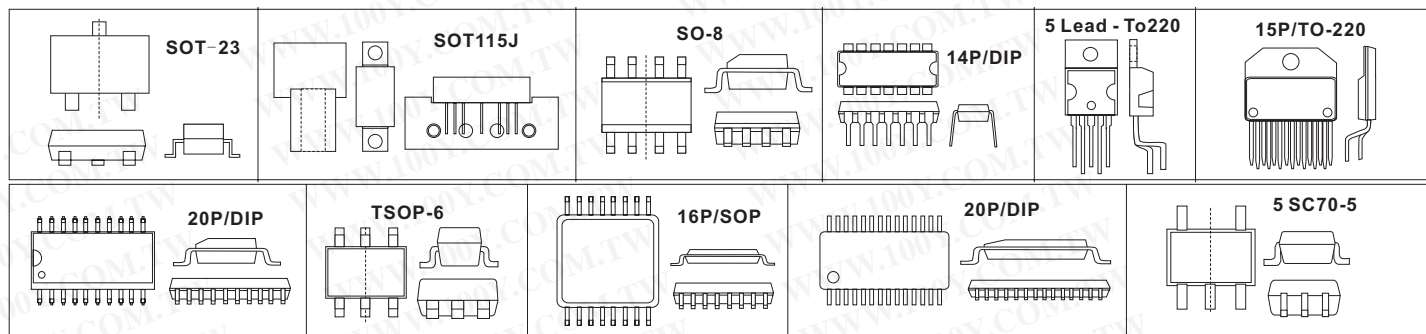

## Audio Pre-Amplifiers

详细产品规格 - 请点击 [cn.100y.com.tw](http://cn.100y.com.tw)

100Y 编号	厂商编号	制造厂商	说明	Pins/Package
49317	2SA812	NEC	PNP SILICON EPITAXIAL TRANSISTOR MINI MOLD	3P/SOT-23
44541	AD626AN	ADI	放大器 IC	DIP-8
41832	BGD714	PHILIPS	CATV amplifier module	SOT115J
41840	BGD814	PHILIPS	CATV amplifier module	SOT115J
41847	BGY66B	PHILIPS	CATV amplifier module	SOT115J
41856	BGY68	PHILIPS	75 MHz, 30 dB gain reverse amplifier ( 无铅)	SOT115J
41863	BGY685A/04	PHILIPS	CATV amplifier module (无铅)	SOT115J
41865	BGY787	PHILIPS	CATV amplifier module (无铅)	SOT115J
41867	CGY887A	PHILIPS	860 MHz 25.5dB gain push-pull amplifier (无铅)	SOT115J
33001	DRV134PA	BB	AUDIO BALANCED LINE DRIVERS	8-Pin DIP
41251	EL4452CS	Elangtec	VIDEBAND VARIABLE-GAIN AMPLIFIER	SO-14
49267	HFA1112IB	Intersil	放大器 IC	8P/SOIC
44658	HFA1113IB	Intersil	放大器 IC	8P/SOIC
9986	LM1875T	N.S	20W Power Audio Amp.	5P/TO-220
18054	LM1876T	N.S	Audio Power Amplifier Series Dual 20W Audio Power Amplifier with Mute and Standby Modes	15P/TO-220
34660	LM1972N	N.S	Pot 2-Channel 78dB Audio Attenuator with Mute	20P/DIP
40615	LM2664M6	N.S	Switched Capacitor Voltage Converter	SOT23-6(MA06A)
38509	LM387AN	N.S	Low noise dual pre-amp	8P/DIP
6552	LM387N	N.S	Low noise dual pre-amp.	8P/DIP
40396	LM4835MT	N.S	Stereo 2W Audio Power Amplifiers	TSSOP/28P
35178	LM4860M	N.S	Series 1W Audio Power Amplifier with Shutdown Mode	SOP/16P
35212	LM4861M	N.S	1.1W Audio Power Amplifier with Shutdown Mode	SOP/8P
35969	LM4863N	N.S	Dual 2.2W Audio Amplifier Plus Stereo Headphone	DIP/16P
37020	LM4880M	N.S	Dual 250 mW Audio Power Amplifier with Shutdown Mode	SOP/8P
42766	LM4881M	N.S	Dual 200 mW Headphone Amplifier with Shutdown Mode	SOP/8P
40529	LM4990MM	N.S	2 Watt Audio Power Amplifier with Selectable Shutdown Logic Level	8P/MSOP
37022	LM6172IM	N.S	Dual High Speed, Low Power, Low Distortion, Voltage Feedback Amplifiers	SOP-8
37023	LM6172IN	N.S	Dual High Speed, Low Power, Low Distortion, Voltage Feedback Amplifiers	DIP/8P
37024	LM6181N	N.S	100 mA, 100 MHz Current Feedback Amplifier	DIP/8P
42277	MAX2641EUT-T	MAXIM	400MHz to 2500MHz SiGe Ultra-Low-Noise Amplifiers	6 SOT23-6
42376	MAX4205ESA	MAXIM	Ultra-High-Speed, Low-Noise, Low-Power, SOT23 Open-Loop Buffers	8 SO
42423	MAX4227ESA	MAXIM	1GHz, Low-Power, SOT23, Current-Feedback Amplifiers with Shutdown	8 SO
42449	MAX4550CAI+T	MAXIM	Serially Controlled, Dual 4x2, Clickless Audio/Video Analog Crosspoint Switches	28 SSOP
42466	MAX497CSE	MAXIM	375MHz Quad Closed-Loop Video Buffers, AV= +1 and +2	16 Narrow SO
42570	MAX9502GEXK+.pdf	MAXIM	.5V Video Amplifier with Reconstruction Filter	5 SC70-5
42582	MAX9502GEXK+T	MAXIM	2.5V Video Amplifier with Reconstruction Filter	5 SC70-5
42402	NPC2820FCTIG		2.65W Mono Class D Audio Amplifier	9-PIN FLIP-CHZP CSP
49920	SAA7210P	PHILIPS	Decoder for compact disc digital audio system	
34108	SSM2018TP	ADI	Trimless Voltage Controlled Amplifiers	16P/DIP
23704	TA31056F	TOSHIBA	Speech Speaker Amplifier	8P/SOIC
22843	TBA820M	ST(SGS)	1.2W AUDIO AMPLIFIER	8P/DIP
33765	TDA1554QN2	PHILIPS	4 x 11 W single-ended or 2 x 22 W power amplifier	SIL17
33761	TDA1558Q	PHILIPS	2 x 22 W or 4 x 11 W single-ended car radio power amplifier	SIL17
33758	TDA1905	ST(SGS)	5W AUDIO AMPLIFIER WITH MUTING	Powerdip 16
33756	TDA2002V	Fairchild	8 WATT AUDIO POWER AMPLIFIERS	5Pin Pent
33753	TDA2003V	ST(SGS)	10W CAR RADIO AUDIO AMPLIFIER	PENTAWATT
33752	TDA2004A	ST(SGS)	10 + 10W STEREO AMPLIFIER FOR CAR RADIO	MULTIWATT11
33262	TDA2005M	ST(SGS)	20W BRIDGE AMPLIFIER FOR CAR RADIO	MULTIWATT11
33715	TDA2006V	ST(SGS)	12W AUDIO AMPLIFIER	PENTAWATT
33263	TDA2030H	ST(SGS)	14W Hi-Fi AUDIO AMPLIFIER	TO-220
39555	TDA2030V	ST(SGS)	14W Hi-Fi AUDIO AMPLIFIER	TO-220
41381	TDA2050	ST(SGS)	a monolithic integrated circuit in	TO-220
33265	TDA2052	ST(SGS)	60W Hi-Fi AUDIO POWER AMPLIFIER WITH MUTE / STAND-BY	Heptawatt
33712	TDA2611A	PHILIPS	5 W audio power amplifier	SIL9
22844	TDA4950	T.I.	TV EAST/WEST CORRECTION CIRCUIT	8P/DIP
33710	TDA7050T	PHILIPS	Low voltage mono/stereo power amplifier	8P/SOIC