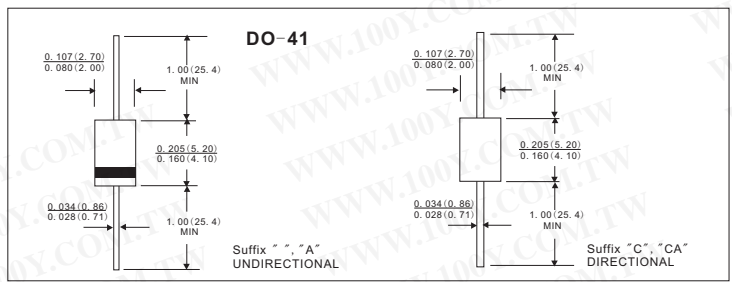

二极管+电晶体+模块

DACO_P4KE_TVS

详细产品规格 - 请点击 cn.100y.com.tw

100Y 编号	厂商编号	制造厂商	说明	Power (W)	Stand-off Vrwm	Vbr min	Vbr max	单/双向	Package
25554	P4KE30C	DACO	DACO_P4KE_TVS	400W	24.3V	27V	33V	Directional	DO-41
25636	P4KE30CA	DACO	DACO_P4KE_TVS	400W	25.6V	28.5V	31.5V	Directional	DO-41
25146	P4KE33	DACO	DACO_P4KE_TVS	400W	26.8V	29.7V	36.3V	Unidirectional	DO-41
25556	P4KE33C	DACO	DACO_P4KE_TVS	400W	26.8V	29.7V	36.3V	Directional	DO-41
25637	P4KE33CA	DACO	DACO_P4KE_TVS	400W	28.2V	31.4V	34.7V	Directional	DO-41
25246	P4KE350	DACO	DACO_P4KE_TVS	400W	284V	315V	385V	Unidirectional	DO-41
25620	P4KE350C	DACO	DACO_P4KE_TVS	400W	284V	315V	385V	Directional	DO-41
25661	P4KE350CA	DACO	DACO_P4KE_TVS	400W	300V	332V	368V	Directional	DO-41
25148	P4KE36	DACO	DACO_P4KE_TVS	400W	29.1V	32.4V	39.6V	Unidirectional	DO-41
25563	P4KE36C	DACO	DACO_P4KE_TVS	400W	29.1V	32.4V	39.6V	Directional	DO-41
25638	P4KE36CA	DACO	DACO_P4KE_TVS	400W	30.8V	34.2V	37.8V	Directional	DO-41
25149	P4KE39	DACO	DACO_P4KE_TVS	400W	31.6V	35.1V	42.9V	Unidirectional	DO-41
25564	P4KE39C	DACO	DACO_P4KE_TVS	400W	31.6V	35.1V	42.9V	Directional	DO-41
25639	P4KE39CA	DACO	DACO_P4KE_TVS	400W	33.3V	37.1V	41V	Directional	DO-41
25248	P4KE400	DACO	DACO_P4KE_TVS	400W	324V	360V	440V	Unidirectional	DO-41
25617	P4KE400C	DACO	DACO_P4KE_TVS	400W	324V	360V	440V	Directional	DO-41
25662	P4KE400CA	DACO	DACO_P4KE_TVS	400W	342V	380V	420V	Directional	DO-41
25160	P4KE43	DACO	DACO_P4KE_TVS	400W	34.8V	38.7V	47.3V	Unidirectional	DO-41
25565	P4KE43C	DACO	DACO_P4KE_TVS	400W	34.8V	38.7V	47.3V	Directional	DO-41
25640	P4KE43CA	DACO	DACO_P4KE_TVS	400W	36.8V	40.9V	45.2V	Directional	DO-41
25249	P4KE440	DACO	DACO_P4KE_TVS	400W	356V	396V	484V	Unidirectional	DO-41
25618	P4KE440C	DACO	DACO_P4KE_TVS	400W	356V	396V	484V	Directional	DO-41
25663	P4KE440CA	DACO	DACO_P4KE_TVS	400W	376V	418V	462V	Directional	DO-41
25162	P4KE47	DACO	DACO_P4KE_TVS	400W	38.1V	42.3V	51.7V	Unidirectional	DO-41
25577	P4KE47C	DACO	DACO_P4KE_TVS	400W	38.1V	42.3V	51.7V	Directional	DO-41
25641	P4KE47CA	DACO	DACO_P4KE_TVS	400W	40.2V	44.7V	49.4V	Directional	DO-41
25165	P4KE51	DACO	DACO_P4KE_TVS	400W	41.3V	45.9V	56.1V	Unidirectional	DO-41
25587	P4KE51C	DACO	DACO_P4KE_TVS	400W	55.1V	61.2V	74.8V	Directional	DO-41
25642	P4KE51CA	DACO	DACO_P4KE_TVS	400W	43.6V	48.5V	53.6V	Directional	DO-41
25167	P4KE56	DACO	DACO_P4KE_TVS	400W	45.6V	50.4V	61.6V	Unidirectional	DO-41
25579	P4KE56C	DACO	DACO_P4KE_TVS	400W	41.3V	45.9V	56.1V	Directional	DO-41
25643	P4KE56CA	DACO	DACO_P4KE_TVS	400W	47.8V	53.2V	58.8V	Directional	DO-41
24861	P4KE6.8	DACO	DACO_P4KE_TVS	400W	5.50V	6.12V	7.48V	单向	DO-41
25255	P4KE6.8A	DACO	DACO_P4KE_TVS	400W	5.8V	6.45V	7.14V	Unidirectional	DO-41
25434	P4KE6.8C	DACO	DACO_P4KE_TVS	400W	5.5V	6.12V	7.48V	Directional	DO-41
25621	P4KE6.8CA	DACO	DACO_P4KE_TVS	400W	5.8V	6.45V	7.14V	Directional	DO-41
25169	P4KE62	DACO	DACO_P4KE_TVS	400W	50.2V	55.8V	68.2V	Unidirectional	DO-41
25581	P4KE62C	DACO	DACO_P4KE_TVS	400W	45.6V	50.4V	61.6V	Directional	DO-41
25644	P4KE62CA	DACO	DACO_P4KE_TVS	400W	53V	58.9V	65.1V	Directional	DO-41
25205	P4KE68	DACO	DACO_P4KE_TVS	400W	55.1V	61.2V	74.8V	Unidirectional	DO-41
25584	P4KE68C	DACO	DACO_P4KE_TVS	400W	50.2V	55.8V	68.2V	Directional	DO-41
25645	P4KE68CA	DACO	DACO_P4KE_TVS	400W	58.1V	64.6V	71.4V	Directional	DO-41
24862	P4KE7.5	DACO	DACO_P4KE_TVS	400W	6.05V	6.75V	8.25V	单向	DO-41
25257	P4KE7.5A	DACO	DACO_P4KE_TVS	400W	6.4V	7.13V	7.88V	Unidirectional	DO-41
25435	P4KE7.5C	DACO	DACO_P4KE_TVS	400W	6.05V	6.75V	8.25V	Directional	DO-41
25622	P4KE7.5CA	DACO	DACO_P4KE_TVS	400W	6.4V	7.13V	7.88V	Directional	DO-41
25206	P4KE75	DACO	DACO_P4KE_TVS	400W	60.7V	67.5V	82.5V	Unidirectional	DO-41
25603	P4KE75C	DACO	DACO_P4KE_TVS	400W	60.7V	67.5V	82.5V	Directional	DO-41
25646	P4KE75CA	DACO	DACO_P4KE_TVS	400W	64.1V	71.3V	78.8V	Directional	DO-41
24863	P4KE8.2	DACO	DACO_P4KE_TVS	400W	6.63V	7.38V	9.02V	单向	DO-41
25258	P4KE8.2A	DACO	DACO_P4KE_TVS	400W	7.02V	7.79V	8.61V	Unidirectional	DO-41
25436	P4KE8.2C	DACO	DACO_P4KE_TVS	400W	6.63V	7.38V	9.02V	Directional	DO-41
25623	P4KE8.2CA	DACO	DACO_P4KE_TVS	400W	7.02V	7.79V	8.61V	Directional	DO-41
25207	P4KE82	DACO	DACO_P4KE_TVS	400W	66.4V	73.8V	90.2V	Unidirectional	DO-41
25604	P4KE82C	DACO	DACO_P4KE_TVS	400W	66.4V	73.8V	90.2V	Directional	DO-41
25647	P4KE82CA	DACO	DACO_P4KE_TVS	400W	70.1V	77.9V	86.1V	Directional	DO-41
24864	P4KE9.1	DACO	DACO_P4KE_TVS	400W	13.8V	8.19V	10V	单向	DO-41
25259	P4KE9.1A	DACO	DACO_P4KE_TVS	400W	7.78V	8.65V	9.5V	Unidirectional	DO-41
25437	P4KE9.1C	DACO	DACO_P4KE_TVS	400W	7.37V	8.19V	10V	Directional	DO-41