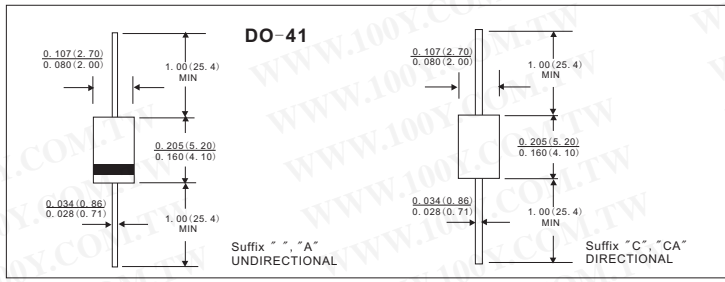

## DACO\_P4KE\_TVS

详细产品规格 - 请点击 [cn.100y.com.tw](http://cn.100y.com.tw)

100Y 编号	厂商编号	制造厂商	说明	Power (W)	Stand-off Vrwm	Vbr min	Vbr max	单/双向	Package
25270	P4KE12A	DACO	DACO_P4KE_TVS	400W	10.2V	11.4V	12.6V	Unidirectional	DO-41
25475	P4KE12C	DACO	DACO_P4KE_TVS	400W	9.72V	10.8V	13.2V	Directional	DO-41
25627	P4KE12CA	DACO	DACO_P4KE_TVS	400W	10.2V	11.4V	12.6V	Directional	DO-41
24868	P4KE13	DACO	DACO_P4KE_TVS	400W	10.5V	11.7V	14.3V	单向	DO-41
25219	P4KE130	DACO	DACO_P4KE_TVS	400W	105V	117V	143V	Unidirectional	DO-41
25609	P4KE130C	DACO	DACO_P4KE_TVS	400W	105V	117V	143V	Directional	DO-41
25652	P4KE130CA	DACO	DACO_P4KE_TVS	400W	111V	124V	137V	Directional	DO-41
25271	P4KE13A	DACO	DACO_P4KE_TVS	400W	11.1V	12.4V	13.7V	Unidirectional	DO-41
25476	P4KE13C	DACO	DACO_P4KE_TVS	400W	10.5V	11.7V	14.3V	Directional	DO-41
25628	P4KE13CA	DACO	DACO_P4KE_TVS	400W	11.1V	12.4V	13.7V	Directional	DO-41
24869	P4KE15	DACO	DACO_P4KE_TVS	400W	12.1V	13.5V	16.5V	单向	DO-41
25220	P4KE150	DACO	DACO_P4KE_TVS	400W	121V	135V	165V	Unidirectional	DO-41
25610	P4KE150C	DACO	DACO_P4KE_TVS	400W	121V	135V	165V	Directional	DO-41
25653	P4KE150CA	DACO	DACO_P4KE_TVS	400W	128V	143V	158V	Directional	DO-41
25272	P4KE15A	DACO	DACO_P4KE_TVS	400W	12.8V	14.3V	15.8V	Unidirectional	DO-41
25478	P4KE15C	DACO	DACO_P4KE_TVS	400W	12.1V	13.5V	16.5V	Directional	DO-41
25629	P4KE15CA	DACO	DACO_P4KE_TVS	400W	12.8V	14.3V	15.8V	Directional	DO-41
24870	P4KE16	DACO	DACO_P4KE_TVS	400W	12.9V	14.4V	17.6V	单向	DO-41
25222	P4KE160	DACO	DACO_P4KE_TVS	400W	130V	144V	176V	Unidirectional	DO-41
25611	P4KE160C	DACO	DACO_P4KE_TVS	400W	130V	144V	176V	Directional	DO-41
25654	P4KE160CA	DACO	DACO_P4KE_TVS	400W	136V	152V	168V	Directional	DO-41
25273	P4KE16A	DACO	DACO_P4KE_TVS	400W	13.6V	15.2V	16.8V	Unidirectional	DO-41
25480	P4KE16C	DACO	DACO_P4KE_TVS	400W	12.9V	14.4V	17.6V	Directional	DO-41
25630	P4KE16CA	DACO	DACO_P4KE_TVS	400W	13.6V	15.2V	16.8V	Directional	DO-41
25232	P4KE170	DACO	DACO_P4KE_TVS	400W	138V	153V	187V	Unidirectional	DO-41
25612	P4KE170C	DACO	DACO_P4KE_TVS	400W	138V	153V	187V	Directional	DO-41
25655	P4KE170CA	DACO	DACO_P4KE_TVS	400W	145V	162V	179V	Directional	DO-41
24871	P4KE18	DACO	DACO_P4KE_TVS	400W	14.5V	16.2V	19.8V	单向	DO-41
25233	P4KE180	DACO	DACO_P4KE_TVS	400W	146V	162V	198V	Unidirectional	DO-41
25613	P4KE180C	DACO	DACO_P4KE_TVS	400W	146V	162V	198V	Directional	DO-41
25656	P4KE180CA	DACO	DACO_P4KE_TVS	400W	154V	171V	189V	Directional	DO-41
25312	P4KE18A	DACO	DACO_P4KE_TVS	400W	15.3V	17.1V	18.9V	Unidirectional	DO-41
25481	P4KE18C	DACO	DACO_P4KE_TVS	400W	14.5V	16.2V	19.8V	Directional	DO-41
25631	P4KE18CA	DACO	DACO_P4KE_TVS	400W	15.3V	17.1V	18.9V	Directional	DO-41
24872	P4KE20	DACO	DACO_P4KE_TVS	400W	16.2V	18V	22V	单向	DO-41
25234	P4KE200	DACO	DACO_P4KE_TVS	400W	162V	180V	220V	Unidirectional	DO-41
25614	P4KE200C	DACO	DACO_P4KE_TVS	400W	162V	180V	220V	Directional	DO-41
25657	P4KE200CA	DACO	DACO_P4KE_TVS	400W	171V	190V	210V	Directional	DO-41
25482	P4KE20C	DACO	DACO_P4KE_TVS	400W	16.2V	18V	22V	Directional	DO-41
25632	P4KE20CA	DACO	DACO_P4KE_TVS	400W	17.1V	19V	21V	Directional	DO-41
24873	P4KE22	DACO	DACO_P4KE_TVS	400W	17.8V	19.8V	24.2V	单向	DO-41
25236	P4KE220	DACO	DACO_P4KE_TVS	400W	175V	198V	242V	Unidirectional	DO-41
25619	P4KE220C	DACO	DACO_P4KE_TVS	400W	175V	198V	242V	Directional	DO-41
25658	P4KE220CA	DACO	DACO_P4KE_TVS	400W	185V	209V	231V	Directional	DO-41
25483	P4KE22C	DACO	DACO_P4KE_TVS	400W	17.8V	19.8V	24.2V	Directional	DO-41
25633	P4KE22CA	DACO	DACO_P4KE_TVS	400W	18.8V	20.9V	23.1V	Directional	DO-41
24874	P4KE24	DACO	DACO_P4KE_TVS	400W	19.4V	21.6V	26.4V	单向	DO-41
25484	P4KE24C	DACO	DACO_P4KE_TVS	400W	19.4V	21.6V	26.4V	Directional	DO-41
25634	P4KE24CA	DACO	DACO_P4KE_TVS	400W	20.5V	22.8V	25.2V	Directional	DO-41
25237	P4KE250	DACO	DACO_P4KE_TVS	400W	202V	225V	275V	Unidirectional	DO-41
25615	P4KE250C	DACO	DACO_P4KE_TVS	400W	202V	225V	275V	Directional	DO-41
25659	P4KE250CA	DACO	DACO_P4KE_TVS	400W	214V	237V	263V	Directional	DO-41
25144	P4KE27	DACO	DACO_P4KE_TVS	400W	21.8V	24.3V	29.7V	Unidirectional	DO-41
25485	P4KE27C	DACO	DACO_P4KE_TVS	400W	21.8V	24.3V	29.7V	Directional	DO-41
25635	P4KE27CA	DACO	DACO_P4KE_TVS	400W	23.1V	25.7V	28.4V	Directional	DO-41
25145	P4KE30	DACO	DACO_P4KE_TVS	400W	24.3V	27V	33V	Unidirectional	DO-41
25245	P4KE300	DACO	DACO_P4KE_TVS	400W	243V	270V	330V	Unidirectional	DO-41
25616	P4KE300C	DACO	DACO_P4KE_TVS	400W	243V	270V	330V	Directional	DO-41
25660	P4KE300CA	DACO	DACO_P4KE_TVS	400W	256V	285V	315V	Directional	DO-41