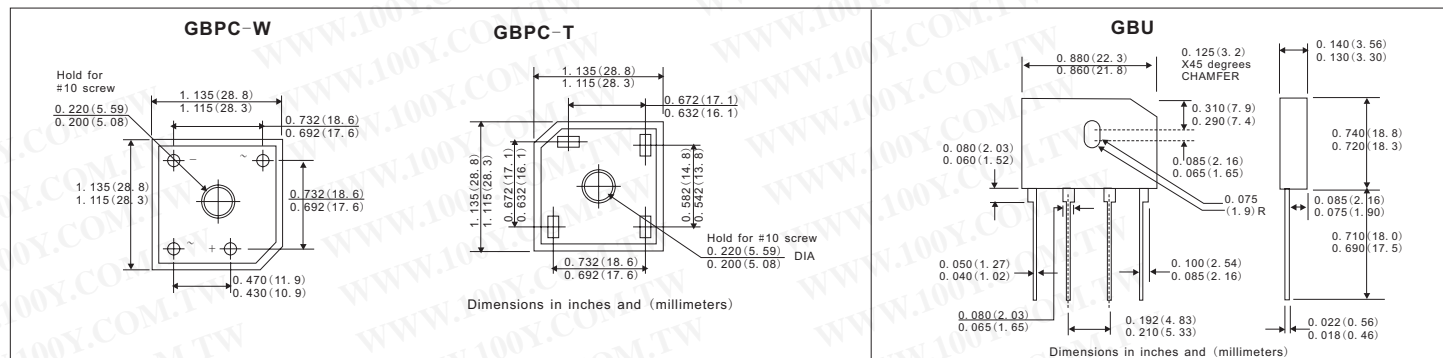

二极管+电晶体+模块

DACO_桥式整流器

详细产品规格 - 请点击 cn.100y.com.tw

100Y 编号	厂商编号	制造厂商	说明	Vrrm	IF (A)	Package
24843	GBPC15005GT/W	DACO	DACO_15A Single phase glass bridge rectifier	50V	7.5A	GBPC-T/W
24844	GBPC1501GT/W	DACO	DACO_15A Single phase glass bridge rectifier	100V	7.5A	GBPC-T/W
24845	GBPC1502GT/W	DACO	DACO_15A Single phase glass bridge rectifier	200V	7.5A	GBPC-T/W
24846	GBPC1504GT/W	DACO	DACO_15A Single phase glass bridge rectifier	400V	7.5A	GBPC-T/W
24847	GBPC1506GT/W	DACO	DACO_15A Single phase glass bridge rectifier	600V	7.5A	GBPC-T/W
24848	GBPC1508GT/W	DACO	DACO_15A Single phase glass bridge rectifier	800V	7.5A	GBPC-T/W
24849	GBPC1510GT/W	DACO	DACO_15A Single phase glass bridge rectifier	1000V	7.5A	GBPC-T/W
24877	GBPC25005GT/W	DACO	DACO_25A Single phase glass bridge rectifier	50V	12.5A	4P/GBPC-T/W
24878	GBPC2501GT/W	DACO	DACO_25A Single phase glass bridge rectifier	100V	12.5A	4P/GBPC-T/W
24879	GBPC2502GT/W	DACO	DACO_25A Single phase glass bridge rectifier	200V	12.5A	4P/GBPC-T/W
24880	GBPC2504GT/W	DACO	DACO_25A Single phase glass bridge rectifier	400V	12.5A	4P/GBPC-T/W
24881	GBPC2506GT/W	DACO	DACO_25A Single phase glass bridge rectifier	600V	12.5A	4P/GBPC-T/W
24882	GBPC2508GT/W	DACO	DACO_25A Single phase glass bridge rectifier	800V	12.5A	4P/GBPC-T/W
24883	GBPC2510GT/W	DACO	DACO_25A Single phase glass bridge rectifier	1000V	12.5A	4P/GBPC-T/W
24884	GBPC35005GT/W	DACO	DACO_35A Single phase glass bridge rectifier	50V	17.5A	4P/GBPC-T/W
24885	GBPC3501GT/W	DACO	DACO_35A Single phase glass bridge rectifier	100V	17.5A	4P/GBPC-T/W
24886	GBPC3502GT/W	DACO	DACO_35A Single phase glass bridge rectifier	200V	17.5A	4P/GBPC-T/W
24887	GBPC3504GT/W	DACO	DACO_35A Single phase glass bridge rectifier	400V	17.5A	4P/GBPC-T/W
24888	GBPC3506GT/W	DACO	DACO_35A Single phase glass bridge rectifier	600V	17.5A	4P/GBPC-T/W
24889	GBPC3508GT/W	DACO	DACO_35A Single phase glass bridge rectifier	800V	17.5A	4P/GBPC-T/W
24890	GBPC3510GT/W	DACO	DACO_35A Single phase glass bridge rectifier	1000V	17.5A	4P/GBPC-T/W
24891	GBPC50005GT/W	DACO	DACO_50A Single phase glass bridge rectifier	50V	25A	4P/GBPC-T/W
24892	GBPC5001GT/W	DACO	DACO_50A Single phase glass bridge rectifier	100V	25A	4P/GBPC-T/W
24893	GBPC5002GT/W	DACO	DACO_50A Single phase glass bridge rectifier	200V	25A	4P/GBPC-T/W
24894	GBPC5004GT/W	DACO	DACO_50A Single phase glass bridge rectifier	400V	25A	4P/GBPC-T/W
24895	GBPC5006GT/W	DACO	DACO_50A Single phase glass bridge rectifier	600V	25A	4P/GBPC-T/W
24896	GBPC5008GT/W	DACO	DACO_50A Single phase glass bridge rectifier	800V	25A	4P/GBPC-T/W
24897	GBPC5010GT/W	DACO	DACO_50A Single phase glass bridge rectifier	1000V	25A	4P/GBPC-T/W
24822	GBU4A	DACO	DACO_4.0A Single phase glass bridge rectifier	50V	4.0A	4P/GBU
24823	GBU4B	DACO	DACO_4.0A Single phase glass bridge rectifier	100V	4.0A	4P/GBU
24824	GBU4D	DACO	DACO_4.0A Single phase glass bridge rectifier	200V	4.0A	4P/GBU
24825	GBU4G	DACO	DACO_4.0A Single phase glass bridge rectifier	400V	4.0A	4P/GBU
24826	GBU4J	DACO	DACO_4.0A Single phase glass bridge rectifier	600V	4.0A	4P/GBU
24827	GBU4K	DACO	DACO_4.0A Single phase glass bridge rectifier	800V	4.0A	4P/GBU
24828	GBU4M	DACO	DACO_4.0A Single phase glass bridge rectifier	1000V	4.0A	4P/GBU
24829	GBU6A	DACO	DACO_6.0A Single phase glass bridge rectifier	50V	6.0A	4P/GBU
24830	GBU6B	DACO	DACO_6.0A Single phase glass bridge rectifier	100V	6.0A	4P/GBU
24831	GBU6D	DACO	DACO_6.0A Single phase glass bridge rectifier	200V	6.0A	4P/GBU
24832	GBU6G	DACO	DACO_6.0A Single phase glass bridge rectifier	400V	6.0A	4P/GBU
24833	GBU6J	DACO	DACO_6.0A Single phase glass bridge rectifier	600V	6.0A	4P/GBU
24834	GBU6K	DACO	DACO_6.0A Single phase glass bridge rectifier	800V	6.0A	4P/GBU
24835	GBU6M	DACO	DACO_6.0A Single phase glass bridge rectifier	1000V	6.0A	4P/GBU
24836	GBU8A	DACO	DACO_8.0A Single phase glass bridge rectifier	50V	8.0A	4P/GBU
24837	GBU8B	DACO	DACO_8.0A Single phase glass bridge rectifier	100V	8.0A	4P/GBU
24838	GBU8D	DACO	DACO_8.0A Single phase glass bridge rectifier	200V	8.0A	4P/GBU
24839	GBU8G	DACO	DACO_8.0A Single phase glass bridge rectifier	400V	8.0A	4P/GBU
24840	GBU8J	DACO	DACO_8.0A Single phase glass bridge rectifier	600V	8.0A	4P/GBU
24841	GBU8K	DACO	DACO_8.0A Single phase glass bridge rectifier	800V	8.0A	4P/GBU
24842	GBU8M	DACO	DACO_8.0A Single phase glass bridge rectifier	1000V	8.0A	4P/GBU