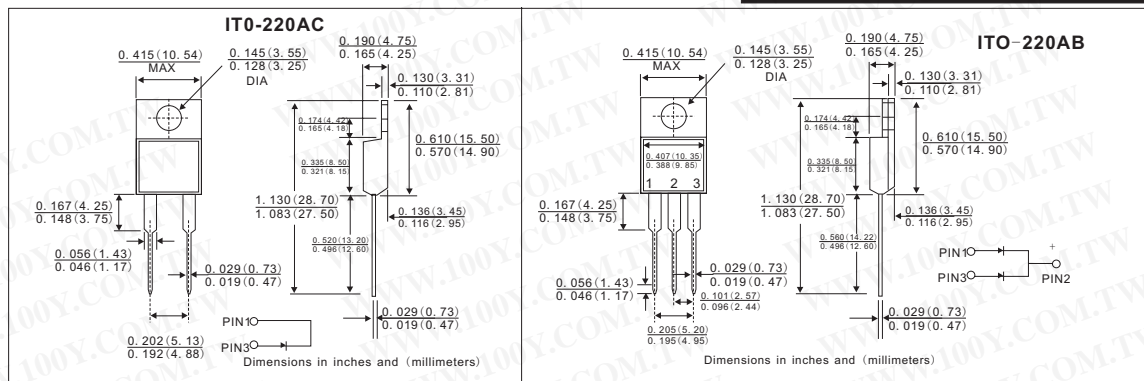

二极管+电晶体+模块

DACO 肖特基二极管

详细产品规格 - 请点击 cn.100y.com.tw

100Y 编号	厂商编号	制造厂商	说明	Vrrm	Io (A)	Pins/Package
26153	SRF16H40	DACO	DACO_SCHOTTLY BARRIER	40	16	ITO-220AC
26154	SRF16H45	DACO	DACO_SCHOTTLY BARRIER	45	16	ITO-220AC
26155	SRF16H50	DACO	DACO_SCHOTTLY BARRIER	50	16	ITO-220AC
26156	SRF16H60	DACO	DACO_SCHOTTLY BARRIER	60	16	ITO-220AC
26287	SRF20100CT	DACO	DACO_SCHOTTLY BARRIER	100	20	ITO-220AB
26277	SRF2020CT	DACO	DACO_SCHOTTLY BARRIER	20	20	ITO-220AB
26278	SRF2030CT	DACO	DACO_SCHOTTLY BARRIER	30	20	ITO-220AB
26279	SRF2035CT	DACO	DACO_SCHOTTLY BARRIER	35	20	ITO-220AB
26280	SRF2040CT	DACO	DACO_SCHOTTLY BARRIER	40	20	ITO-220AB
26281	SRF2045CT	DACO	DACO_SCHOTTLY BARRIER	45	20	ITO-220AB
26282	SRF2050CT	DACO	DACO_SCHOTTLY BARRIER	50	20	ITO-220AB
26283	SRF2060CT	DACO	DACO_SCHOTTLY BARRIER	60	20	ITO-220AB
26286	SRF2090CT	DACO	DACO_SCHOTTLY BARRIER	90	20	ITO-220AB
26320	SRF20H100CT	DACO	DACO_SCHOTTLY BARRIER	100	20	ITO-220AB
26312	SRF20H20CT	DACO	DACO_SCHOTTLY BARRIER	20	20	ITO-220AB
26313	SRF20H30CT	DACO	DACO_SCHOTTLY BARRIER	30	20	ITO-220AB
26314	SRF20H35CT	DACO	DACO_SCHOTTLY BARRIER	35	20	ITO-220AB
26315	SRF20H40CT	DACO	DACO_SCHOTTLY BARRIER	40	20	ITO-220AB
26316	SRF20H45CT	DACO	DACO_SCHOTTLY BARRIER	45	20	ITO-220AB
26317	SRF20H50CT	DACO	DACO_SCHOTTLY BARRIER	50	20	ITO-220AB
26318	SRF20H60CT	DACO	DACO_SCHOTTLY BARRIER	60	20	ITO-220AB
26319	SRF20H90CT	DACO	DACO_SCHOTTLY BARRIER	90	20	ITO-220AB
26335	SRF2520CT	DACO	DACO_SCHOTTLY BARRIER	20	25	ITO-220AB
26336	SRF2530CT	DACO	DACO_SCHOTTLY BARRIER	30	25	ITO-220AB
26337	SRF2535CT	DACO	DACO_SCHOTTLY BARRIER	35	25	ITO-220AB
26338	SRF2540CT	DACO	DACO_SCHOTTLY BARRIER	40	25	ITO-220AB
26339	SRF2545CT	DACO	DACO_SCHOTTLY BARRIER	45	25	ITO-220AB
26340	SRF2550CT	DACO	DACO_SCHOTTLY BARRIER	50	25	ITO-220AB
26341	SRF2560CT	DACO	DACO_SCHOTTLY BARRIER	60	25	ITO-220AB
26349	SRF25H20CT	DACO	DACO_SCHOTTLY BARRIER	20	25	ITO-220AB
26350	SRF25H30CT	DACO	DACO_SCHOTTLY BARRIER	30	25	ITO-220AB
26351	SRF25H35CT	DACO	DACO_SCHOTTLY BARRIER	35	25	ITO-220AB
26352	SRF25H40CT	DACO	DACO_SCHOTTLY BARRIER	40	25	ITO-220AB
26353	SRF25H45CT	DACO	DACO_SCHOTTLY BARRIER	45	25	ITO-220AB
26354	SRF25H50CT	DACO	DACO_SCHOTTLY BARRIER	50	25	ITO-220AB
26355	SRF25H60CT	DACO	DACO_SCHOTTLY BARRIER	60	25	ITO-220AB
26363	SRF3020CT	DACO	DACO_SCHOTTLY BARRIER	20	30	ITO-220AB
26364	SRF3030CT	DACO	DACO_SCHOTTLY BARRIER	30	30	ITO-220AB
26365	SRF3035CT	DACO	DACO_SCHOTTLY BARRIER	35	30	ITO-220AB
26367	SRF3040CT	DACO	DACO_SCHOTTLY BARRIER	40	30	ITO-220AB
26368	SRF3045CT	DACO	DACO_SCHOTTLY BARRIER	45	30	ITO-220AB
26369	SRF3050CT	DACO	DACO_SCHOTTLY BARRIER	50	30	ITO-220AB
26370	SRF3060CT	DACO	DACO_SCHOTTLY BARRIER	60	30	ITO-220AB
26378	SRF30H20CT	DACO	DACO_SCHOTTLY BARRIER	20	30	ITO-220AB
26379	SRF30H30CT	DACO	DACO_SCHOTTLY BARRIER	30	30	ITO-220AB
26380	SRF30H35CT	DACO	DACO_SCHOTTLY BARRIER	35	30	ITO-220AB
26381	SRF30H40CT	DACO	DACO_SCHOTTLY BARRIER	40	30	ITO-220AB
26382	SRF30H45CT	DACO	DACO_SCHOTTLY BARRIER	45	30	ITO-220AB
26383	SRF30H50CT	DACO	DACO_SCHOTTLY BARRIER	50	30	ITO-220AB
26384	SRF30H60CT	DACO	DACO_SCHOTTLY BARRIER	60	30	ITO-220AB
25914	SRF720	DACO	DACO_SCHOTTLY BARRIER	20	7.5	ITO-220AC
25915	SRF730	DACO	DACO_SCHOTTLY BARRIER	30	7.5	ITO-220AC
25916	SRF735	DACO	DACO_SCHOTTLY BARRIER	35	7.5	ITO-220AC
25917	SRF740	DACO	DACO_SCHOTTLY BARRIER	40	7.5	ITO-220AC
25918	SRF745	DACO	DACO_SCHOTTLY BARRIER	45	7.5	ITO-220AC