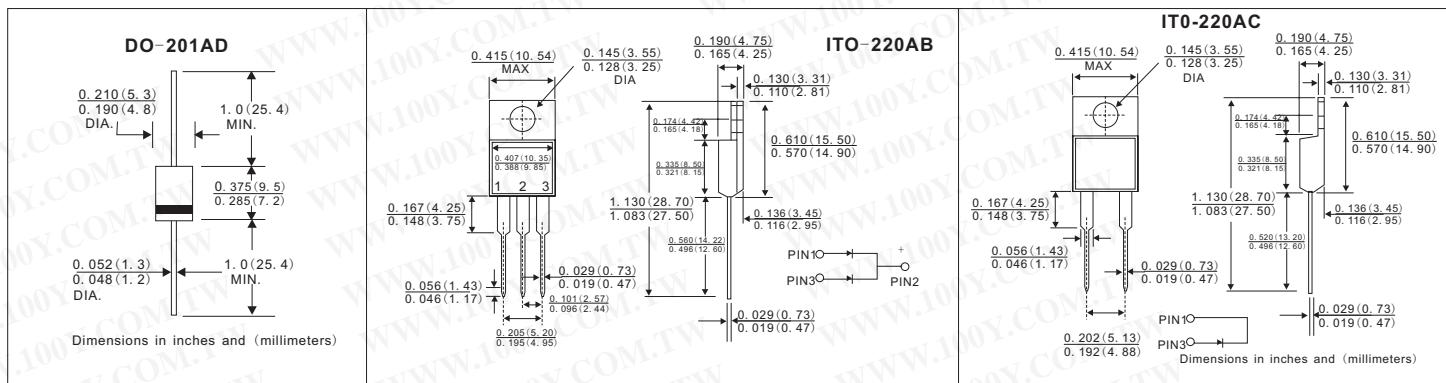

二极管+电晶体+模块

DACO 肖特基二极管

详细产品规格 - 请点击 cn.100y.com.tw

100Y 编号	厂商编号	制造厂商	说明	Vrrm	Io (A)	Pins/Package
25884	SR530	DACO	DACO_SCHOTTLY BARRIER	30	5.0	DO-201AD
25885	SR540	DACO	DACO_SCHOTTLY BARRIER	40	5.0	DO-201AD
25886	SR550	DACO	DACO_SCHOTTLY BARRIER	50	5.0	DO-201AD
25887	SR560	DACO	DACO_SCHOTTLY BARRIER	60	5.0	DO-201AD
25888	SR580	DACO	DACO_SCHOTTLY BARRIER	20	5.0	DO-201AD
25889	SR5A0	DACO	DACO_SCHOTTLY BARRIER	100	5.0	DO-201AD
26182	SRF10100CT	DACO	DACO_SCHOTTLY BARRIER	100	10	ITO-220AB
25970	SRF1020	DACO	DACO_SCHOTTLY BARRIER	20	10	ITO220AC
25971	SRF1030	DACO	DACO_SCHOTTLY BARRIER	30	10	ITO220AC
25972	SRF1035	DACO	DACO_SCHOTTLY BARRIER	35	10	ITO220AC
25973	SRF1040	DACO	DACO_SCHOTTLY BARRIER	40	10	ITO220AC
25974	SRF1060	DACO	DACO_SCHOTTLY BARRIER	60	10	ITO220AC
25975	SRF1090	DACO	DACO_SCHOTTLY BARRIER	90	10	ITO220AC
26181	SRF1090CT	DACO	DACO_SCHOTTLY BARRIER	90	10	ITO-220AB
26112	SRF10H100	DACO	DACO_SCHOTTLY BARRIER	100	10	ITO-220AC
26186	SRF10H100CT	DACO	DACO_SCHOTTLY BARRIER	100	10	ITO-220AB
26104	SRF10H20	DACO	DACO_SCHOTTLY BARRIER	20	10	ITO-220AC
26105	SRF10H30	DACO	DACO_SCHOTTLY BARRIER	30	10	ITO-220AC
26106	SRF10H35	DACO	DACO_SCHOTTLY BARRIER	35	10	ITO-220AC
26107	SRF10H40	DACO	DACO_SCHOTTLY BARRIER	40	10	ITO-220AC
26108	SRF10H45	DACO	DACO_SCHOTTLY BARRIER	45	10	ITO-220AC
26109	SRF10H50	DACO	DACO_SCHOTTLY BARRIER	20	10	ITO-220AC
26110	SRF10H60	DACO	DACO_SCHOTTLY BARRIER	60	10	ITO-220AC
26111	SRF10H90	DACO	DACO_SCHOTTLY BARRIER	90	10	ITO-220AC
26185	SRF10H90CT	DACO	DACO_SCHOTTLY BARRIER	90	10	ITO-220AB
26194	SRF1520CT	DACO	DACO_SCHOTTLY BARRIER	20	15	ITO-220AB
26195	SRF1530CT	DACO	DACO_SCHOTTLY BARRIER	30	15	ITO-220AB
26196	SRF1535CT	DACO	DACO_SCHOTTLY BARRIER	35	15	ITO-220AB
26197	SRF1540CT	DACO	DACO_SCHOTTLY BARRIER	40	15	ITO-220AB
26198	SRF1545CT	DACO	DACO_SCHOTTLY BARRIER	45	15	ITO-220AB
26199	SRF1550CT	DACO	DACO_SCHOTTLY BARRIER	50	15	ITO-220AB
26211	SRF15H20CT	DACO	DACO_SCHOTTLY BARRIER	20	15	ITO-220AB
26212	SRF15H30CT	DACO	DACO_SCHOTTLY BARRIER	30	15	ITO-220AB
26213	SRF15H35CT	DACO	DACO_SCHOTTLY BARRIER	35	15	ITO-220AB
26214	SRF15H40CT	DACO	DACO_SCHOTTLY BARRIER	40	15	ITO-220AB
26215	SRF15H45CT	DACO	DACO_SCHOTTLY BARRIER	20	15	ITO-220AB
26216	SRF15H50CT	DACO	DACO_SCHOTTLY BARRIER	50	15	ITO-220AB
26217	SRF15H60CT	DACO	DACO_SCHOTTLY BARRIER	60	15	ITO-220AB
26120	SRF1620	DACO	DACO_SCHOTTLY BARRIER	20	16	ITO-220AC
26250	SRF1620CT	DACO	DACO_SCHOTTLY BARRIER	20	16	ITO-220AB
26121	SRF1630	DACO	DACO_SCHOTTLY BARRIER	30	16	ITO-220AC
26251	SRF1630CT	DACO	DACO_SCHOTTLY BARRIER	20	16	ITO-220AB
26122	SRF1635	DACO	DACO_SCHOTTLY BARRIER	35	16	ITO-220AC
26252	SRF1635CT	DACO	DACO_SCHOTTLY BARRIER	35	16	ITO-220AB
26123	SRF1640	DACO	DACO_SCHOTTLY BARRIER	40	16	ITO-220AC
26253	SRF1640CT	DACO	DACO_SCHOTTLY BARRIER	40	16	ITO-220AB
26125	SRF1645	DACO	DACO_SCHOTTLY BARRIER	45	16	ITO-220AC
26254	SRF1645CT	DACO	DACO_SCHOTTLY BARRIER	45	16	ITO-220AB
26128	SRF1650	DACO	DACO_SCHOTTLY BARRIER	50	16	ITO-220AC
26255	SRF1650CT	DACO	DACO_SCHOTTLY BARRIER	50	16	ITO-220AB
26133	SRF1660	DACO	DACO_SCHOTTLY BARRIER	60	16	ITO-220AC
26256	SRF1660CT	DACO	DACO_SCHOTTLY BARRIER	60	16	ITO-220AB
26150	SRF16H20	DACO	DACO_SCHOTTLY BARRIER	20	16	ITO-220AC
26151	SRF16H30	DACO	DACO_SCHOTTLY BARRIER	30	16	ITO-220AC
26152	SRF16H35	DACO	DACO_SCHOTTLY BARRIER	35	16	ITO-220AC