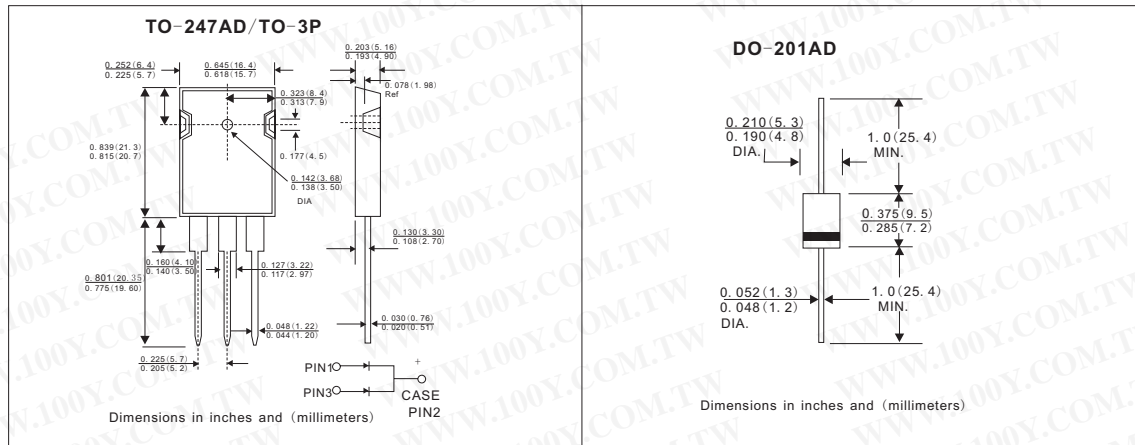

DACO 肖特基二极管

详细产品规格 - 请点击 cn.100y.com.tw

100Y 编号	厂商编号	制造厂商	说明	Vrrm	Io (A)	Pins/Package
26391	SR3020PT	DACO	DACO_SCHOTTLY BARRIER	20	30	TO-247AD
26392	SR3030PT	DACO	DACO_SCHOTTLY BARRIER	30	30	TO-247AD
26393	SR3035PT	DACO	DACO_SCHOTTLY BARRIER	35	30	TO-247AD
26394	SR3040PT	DACO	DACO_SCHOTTLY BARRIER	40	30	TO-247AD
26395	SR3045PT	DACO	DACO_SCHOTTLY BARRIER	45	30	TO-247AD
26396	SR3050PT	DACO	DACO_SCHOTTLY BARRIER	50	30	TO-247AD
26397	SR3060PT	DACO	DACO_SCHOTTLY BARRIER	60	30	TO-247AD
26406	SR30H100PT	DACO	DACO_SCHOTTLY BARRIER	100	30	TO-247AD
26398	SR30H20PT	DACO	DACO_SCHOTTLY BARRIER	20	30	TO-247AD
26399	SR30H30PT	DACO	DACO_SCHOTTLY BARRIER	30	30	TO-247AD
26400	SR30H35PT	DACO	DACO_SCHOTTLY BARRIER	35	30	TO-247AD
26401	SR30H40PT	DACO	DACO_SCHOTTLY BARRIER	40	30	TO-247AD
26402	SR30H45PT	DACO	DACO_SCHOTTLY BARRIER	45	30	TO-247AD
26403	SR30H50PT	DACO	DACO_SCHOTTLY BARRIER	50	30	TO-247AD
26404	SR30H60PT	DACO	DACO_SCHOTTLY BARRIER	60	30	TO-247AD
26405	SR30H90PT	DACO	DACO_SCHOTTLY BARRIER	90	30	TO-247AD
26416	SR4020PT	DACO	DACO_SCHOTTLY BARRIER	20	40	TO-247AD
26417	SR4030PT	DACO	DACO_SCHOTTLY BARRIER	30	40	TO-247AD
26418	SR4035PT	DACO	DACO_SCHOTTLY BARRIER	35	40	TO-247AD
26419	SR4040PT	DACO	DACO_SCHOTTLY BARRIER	40	40	TO-247AD
26413	SR4045PT	DACO	DACO_SCHOTTLY BARRIER	45	40	TO-247AD
26420	SR4050PT	DACO	DACO_SCHOTTLY BARRIER	50	40	TO-247AD
26421	SR4060PT	DACO	DACO_SCHOTTLY BARRIER	60	40	TO-247AD
26422	SR40H20PT	DACO	DACO_SCHOTTLY BARRIER	20	40	TO-247AD
26423	SR40H30PT	DACO	DACO_SCHOTTLY BARRIER	30	40	TO-247AD
26424	SR40H35PT	DACO	DACO_SCHOTTLY BARRIER	35	40	TO-247AD
26425	SR40H40PT	DACO	DACO_SCHOTTLY BARRIER	40	40	TO-247AD
26426	SR40H45PT	DACO	DACO_SCHOTTLY BARRIER	45	40	TO-247AD
26427	SR40H50PT	DACO	DACO_SCHOTTLY BARRIER	50	40	TO-247AD
26428	SR40H60PT	DACO	DACO_SCHOTTLY BARRIER	60	40	TO-247AD
26385	SRL2020PT	DACO	DACO_SCHOTTLY BARRIER	20	20	TO-247AD
26386	SRL2030PT	DACO	DACO_SCHOTTLY BARRIER	30	20	TO-247AD
26387	SRL2040PT	DACO	DACO_SCHOTTLY BARRIER	40	20	TO-247AD
26388	SRL3020PT	DACO	DACO_SCHOTTLY BARRIER	30	30	TO-247AD
26389	SRL3030PT	DACO	DACO_SCHOTTLY BARRIER	30	30	TO-247AD
26390	SRL3040PT	DACO	DACO_SCHOTTLY BARRIER	40	30	TO-247AD
26408	SRL4020PT	DACO	DACO_SCHOTTLY BARRIER	20	40	TO-247AD
26409	SRL4030PT	DACO	DACO_SCHOTTLY BARRIER	30	40	TO-247AD
26410	SRL4035PT	DACO	DACO_SCHOTTLY BARRIER	35	40	TO-247AD
26412	SRL4040PT	DACO	DACO_SCHOTTLY BARRIER	40	40	TO-247AD
26411	SRL4045PT	DACO	DACO_SCHOTTLY BARRIER	45	40	TO-247AD
26414	SRL4050PT	DACO	DACO_SCHOTTLY BARRIER	50	40	TO-247AD
26415	SRL4060PT	DACO	DACO_SCHOTTLY BARRIER	60	40	TO-247AD
26407	SRL40L15PT	DACO	DACO_SCHOTTLY BARRIER	15	40	TO-247AD
25875	SR320	DACO	DACO_SCHOTTLY BARRIER	20	3.0	DO-201AD
25876	SR330	DACO	DACO_SCHOTTLY BARRIER	30	3.0	DO-201AD
25877	SR340	DACO	DACO_SCHOTTLY BARRIER	40	3.0	DO-201AD
25878	SR350	DACO	DACO_SCHOTTLY BARRIER	50	3.0	DO-201AD
25879	SR360	DACO	DACO_SCHOTTLY BARRIER	60	3.0	DO-201AD
25880	SR380	DACO	DACO_SCHOTTLY BARRIER	80	3.0	DO-201AD
25881	SR3A0	DACO	DACO_SCHOTTLY BARRIER	100	3.0	DO-201AD
25883	SR520	DACO	DACO_SCHOTTLY BARRIER	20	5.0	DO-201AD