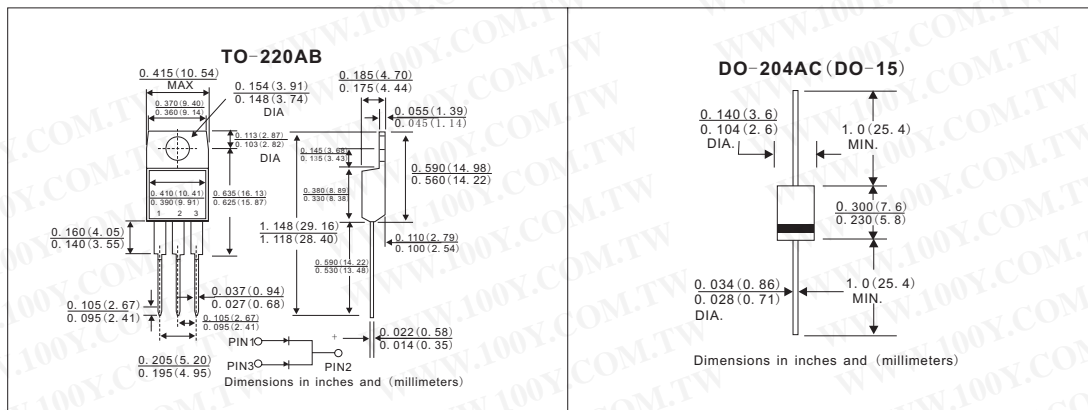

二极管+电晶体+模块

DACO 肖特基二极管

详细产品规格 - 请点击 cn.100y.com.tw

100Y 编号	厂商编号	制造厂商	说明	Vrrm	Io (A)	Pins/Package
26309	SR20H60CT	DACO	DACO_SCHOTTLY BARRIER	60	20	TO-220AB
26310	SR20H90CT	DACO	DACO_SCHOTTLY BARRIER	90	20	TO-220AB
26327	SR2520CT	DACO	DACO_SCHOTTLY BARRIER	20	25	TO-220AB
26328	SR2530CT	DACO	DACO_SCHOTTLY BARRIER	30	25	TO-220AB
26329	SR2535CT	DACO	DACO_SCHOTTLY BARRIER	35	25	TO-220AB
26331	SR2540CT	DACO	DACO_SCHOTTLY BARRIER	40	25	TO-220AB
26332	SR2545CT	DACO	DACO_SCHOTTLY BARRIER	45	25	TO-220AB
26333	SR2550CT	DACO	DACO_SCHOTTLY BARRIER	50	25	TO-220AB
26334	SR2560CT	DACO	DACO_SCHOTTLY BARRIER	60	25	TO-220AB
26342	SR25H20CT	DACO	DACO_SCHOTTLY BARRIER	20	25	TO-220AB
26343	SR25H30CT	DACO	DACO_SCHOTTLY BARRIER	30	25	TO-220AB
26344	SR25H35CT	DACO	DACO_SCHOTTLY BARRIER	35	25	TO-220AB
26345	SR25H40CT	DACO	DACO_SCHOTTLY BARRIER	40Vrrm	25A	TO-220AB
26346	SR25H45CT	DACO	DACO_SCHOTTLY BARRIER	45	25	TO-220AB
26347	SR25H50CT	DACO	DACO_SCHOTTLY BARRIER	50	25	TO-220AB
26348	SR25H60CT	DACO	DACO_SCHOTTLY BARRIER	60	25	TO-220AB
26356	SR3020CT	DACO	DACO_SCHOTTLY BARRIER	20	30	TO-220AB
26357	SR3030CT	DACO	DACO_SCHOTTLY BARRIER	30	30	TO-220AB
26358	SR3035CT	DACO	DACO_SCHOTTLY BARRIER	35	30	TO-220AB
26359	SR3040CT	DACO	DACO_SCHOTTLY BARRIER	40	30	TO-220AB
26360	SR3045CT	DACO	DACO_SCHOTTLY BARRIER	45	30	TO-220AB
26361	SR3050CT	DACO	DACO_SCHOTTLY BARRIER	50	30	TO-220AB
26362	SR3060CT	DACO	DACO_SCHOTTLY BARRIER	60	30	TO-220AB
26371	SR30H20CT	DACO	DACO_SCHOTTLY BARRIER	20	30	TO-220AB
26372	SR30H30CT	DACO	DACO_SCHOTTLY BARRIER	30	30	TO-220AB
26373	SR30H35CT	DACO	DACO_SCHOTTLY BARRIER	35	30	TO-220AB
26374	SR30H40CT	DACO	DACO_SCHOTTLY BARRIER	40	30	TO-220AB
26375	SR30H45CT	DACO	DACO_SCHOTTLY BARRIER	45	30	TO-220AB
26376	SR30H50CT	DACO	DACO_SCHOTTLY BARRIER	50	30	TO-220AB
26377	SR30H60CT	DACO	DACO_SCHOTTLY BARRIER	60	30	TO-220AB
26200	SRF1560CT	DACO	DACO_SCHOTTLY BARRIER	60	15	TO-220AB
26159	SRL1020CT	DACO	DACO_SCHOTTLY BARRIER	20Vrrm	10A	TO-220AB
26160	SRL1030CT	DACO	DACO_SCHOTTLY BARRIER	30	10	TO-220AB
26161	SRL1040CT	DACO	DACO_SCHOTTLY BARRIER	40	10	TO-220AB
26257	SRL2020CT	DACO	DACO_SCHOTTLY BARRIER	20	20	TO-220AB
26261	SRL2030CT	DACO	DACO_SCHOTTLY BARRIER	30	20	TO-220AB
26265	SRL2040CT	DACO	DACO_SCHOTTLY BARRIER	40	20	TO-220AB
26321	SRL25L20CT	DACO	DACO_SCHOTTLY BARRIER	20	25	TO-220AB
26322	SRL25L25CT	DACO	DACO_SCHOTTLY BARRIER	25	25	TO-220AB
26323	SRL25L30CT	DACO	DACO_SCHOTTLY BARRIER	30	25	TO-220AB
26163	SRLF1020CT	DACO	DACO_SCHOTTLY BARRIER	20	10	TO-220AB
25859	SR220	DACO	DACO_SCHOTTLY BARRIER	20	2.0	DO-15
25860	SR230	DACO	DACO_SCHOTTLY BARRIER	30	2.0	DO-15
25861	SR240	DACO	DACO_SCHOTTLY BARRIER	40	2.0	DO-15
25862	SR250	DACO	DACO_SCHOTTLY BARRIER	50	2.0	DO-15
25863	SR280	DACO	DACO_SCHOTTLY BARRIER	80	2.0	DO-15
25864	SR2A0	DACO	DACO_SCHOTTLY BARRIER	100	2.0	DO-15
25868	SR320S	DACO	DACO_SCHOTTLY BARRIER	20	3.0	DO-15
25869	SR330S	DACO	DACO_SCHOTTLY BARRIER	30	3.0	DO-15
25870	SR340S	DACO	DACO_SCHOTTLY BARRIER	40	3.0	DO-15
25871	SR350S	DACO	DACO_SCHOTTLY BARRIER	50	3.0	DO-15
25872	SR360S	DACO	DACO_SCHOTTLY BARRIER	60Vrrm	3A	DO-15