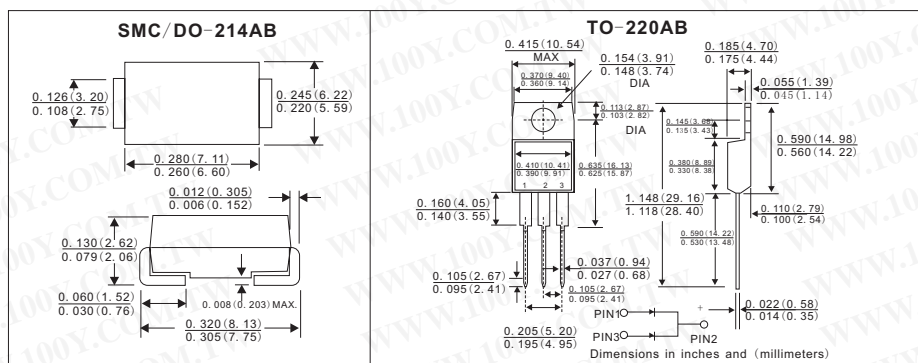

## DACO 肖特基二极管

详细产品规格 - 请点击 [cn.100y.com.tw](http://cn.100y.com.tw)

100Y 编号	厂商编号	制造厂商	说明	Vrrm	Io (A)	Pins/Package
25822	SK32	DACO	DACO_SCHOTTKY BARRIER	20	3.0	DO-214AB
25823	SK33	DACO	DACO_SCHOTTKY BARRIER	30	3.0	DO-214AB
25824	SK34	DACO	DACO_SCHOTTKY BARRIER	40	3.0	DO-214AB
25825	SK35	DACO	DACO_SCHOTTKY BARRIER	50	3.0	DO-214AB
25826	SK36	DACO	DACO_SCHOTTKY BARRIER	60	3.0	DO-214AB
25827	SK38	DACO	DACO_SCHOTTKY BARRIER	80	3.0	DO-214AB
25828	SK3A0	DACO	DACO_SCHOTTKY BARRIER	100	3.0	DO-214AB
25829	SK52	DACO	DACO_SCHOTTKY BARRIER	20	5.0	DO-214AB
25830	SK53	DACO	DACO_SCHOTTKY BARRIER	30	5.0	DO-214AB
25831	SK54	DACO	DACO_SCHOTTKY BARRIER	40	5.0	DO-214AB
25832	SK55	DACO	DACO_SCHOTTKY BARRIER	50	5.0	DO-214AB
25833	SK56	DACO	DACO_SCHOTTKY BARRIER	60	5.0	DO-214AB
25834	SK58	DACO	DACO_SCHOTTKY BARRIER	80	5.0	DO-214AB
25835	SK5A0	DACO	DACO_SCHOTTKY BARRIER	100	5.0	DO-214AB
26178	SR10100CT	DACO	DACO_SCHOTTLY BARRIER	100	10	TO-220AB
26175	SR1090CT	DACO	DACO_SCHOTTLY BARRIER	90	10	TO-220AB
26184	SR10H100CT	DACO	DACO_SCHOTTLY BARRIER	100	10	TO-220AB
26183	SR10H90CT	DACO	DACO_SCHOTTLY BARRIER	90Vrrm	10A	TO-220AB
26187	SR1520CT	DACO	DACO_SCHOTTLY BARRIER	20	15	TO-220AB
26188	SR1530CT	DACO	DACO_SCHOTTLY BARRIER	30	15	TO-220AB
26189	SR1535CT	DACO	DACO_SCHOTTLY BARRIER	35	15	TO-220AB
26190	SR1540CT	DACO	DACO_SCHOTTLY BARRIER	40	15	TO-220AB
26191	SR1545CT	DACO	DACO_SCHOTTLY BARRIER	45	15	TO-220AB
26192	SR1550CT	DACO	DACO_SCHOTTLY BARRIER	50	15	TO-220AB
26193	SR1560CT	DACO	DACO_SCHOTTLY BARRIER	60	15	TO-220AB
26202	SR15H20CT	DACO	DACO_SCHOTTLY BARRIER	20	15	TO-220AB
26203	SR15H30CT	DACO	DACO_SCHOTTLY BARRIER	30	15	TO-220AB
26204	SR15H35CT	DACO	DACO_SCHOTTLY BARRIER	35	15	TO-220AB
26206	SR15H40CT	DACO	DACO_SCHOTTLY BARRIER	40	15	TO-220AB
26207	SR15H45	DACO	DACO_SCHOTTLY BARRIER	45	15	TO-220AB
26209	SR15H50CT	DACO	DACO_SCHOTTLY BARRIER	50	15	TO-220AB
26210	SR15H60CT	DACO	DACO_SCHOTTLY BARRIER	60	15	TO-220AB
26235	SR1620CT	DACO	DACO_SCHOTTLY BARRIER	20	16	TO-220AB
26236	SR1630CT	DACO	DACO_SCHOTTLY BARRIER	30	16	TO-220AB
26237	SR1635CT	DACO	DACO_SCHOTTLY BARRIER	35	16	TO-220AB
26245	SR1640CT	DACO	DACO_SCHOTTLY BARRIER	40	16	TO-220AB
26247	SR1645CT	DACO	DACO_SCHOTTLY BARRIER	45	16	TO-220AB
26248	SR1650CT	DACO	DACO_SCHOTTLY BARRIER	50	16	TO-220AB
26249	SR1660CT	DACO	DACO_SCHOTTLY BARRIER	60	16	TO-220AB
26285	SR20100CT	DACO	DACO_SCHOTTLY BARRIER	100	20	TO-220AB
26270	SR2020CT	DACO	DACO_SCHOTTLY BARRIER	20	20	TO-220AB
26271	SR2030CT	DACO	DACO_SCHOTTLY BARRIER	30	20	TO-220AB
26272	SR2035CT	DACO	DACO_SCHOTTLY BARRIER	35	20	TO-220AB
26273	SR2040CT	DACO	DACO_SCHOTTLY BARRIER	40	20	TO-220AB
26274	SR2045CT	DACO	DACO_SCHOTTLY BARRIER	45	20	TO-220AB
26275	SR2050CT	DACO	DACO_SCHOTTLY BARRIER	50	20	TO-220AB
26276	SR2060CT	DACO	DACO_SCHOTTLY BARRIER	60	20	TO-220AB
26284	SR2090CT	DACO	DACO_SCHOTTLY BARRIER	90	20	TO-220AB
26311	SR20H100CT	DACO	DACO_SCHOTTLY BARRIER	100	20	TO-220AB
26288	SR20H20CT	DACO	DACO_SCHOTTLY BARRIER	20	20	TO-220AB
26289	SR20H30CT	DACO	DACO_SCHOTTLY BARRIER	30	20	TO-220AB
26290	SR20H35CT	DACO	DACO_SCHOTTLY BARRIER	35	20	TO-220AB
26306	SR20H40CT	DACO	DACO_SCHOTTLY BARRIER	40	20	TO-220AB
26307	SR20H45CT	DACO	DACO_SCHOTTLY BARRIER	45	20	TO-220AB
26308	SR20H50CT	DACO	DACO_SCHOTTLY BARRIER	50	20	TO-220AB