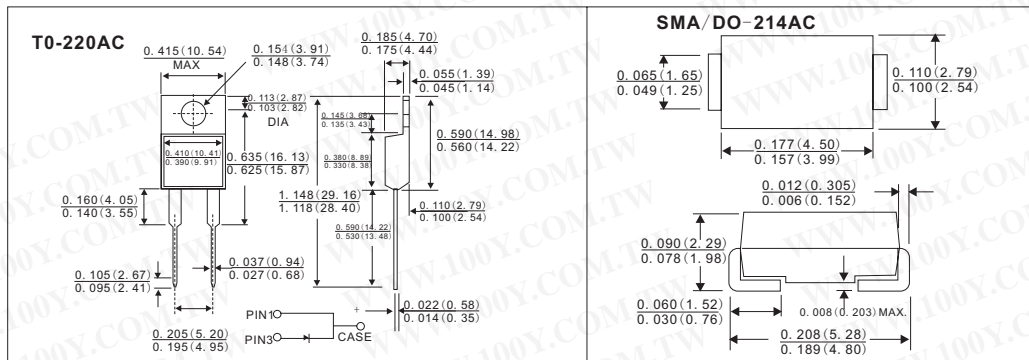

## DACO 肖特基二极管

详细产品规格 - 请点击 [cn.100y.com.tw](http://cn.100y.com.tw)

100Y 编号	厂商编号	制造厂商	说明	Vrrm	Io (A)	Pins/Package
34702	RHRP15120	Intersil	15A, 1200V Hyperfast Diode	1200V	0.5mA	TO-220AC
34704	RHRP30120	Fairchild	30A, 1200V Hyperfast Diode	1200V	1mA	TO-220AC
34706	RHRP3060	Fairchild	30A, 400V - 600V Hyperfast Diodes	600V	1mA	TO-220AC
34708	RHRP8120	Intersil	8A, 1200V Hyperfast Diode	1200V	0.5mA	TO-220AC
34709	RHRP860	Intersil	8A, 400V - 600V Hyperfast Diodes	600V	0.5mA	TO-220AC
34717	RURP15100	Intersil	15A, 1000V Ultrafast Diode	1000V	0.5mA	TO-220AC
34718	RURP15120	Intersil	15A, 1000V Ultrafast Diode	1000V	0.5mA	TO-220AC
34719	RURP1520	Intersil	15A, 200V Ultrafast Diodes	200V	0.5mA	TO-220AC
34720	RURP1560	Intersil	15A, 400V - 600V Ultrafast Diodes	600V	0.5mA	TO-220AC
40666	RURP3060	HARRIS	30A, 600V Ultrafast Diode	600V	30A	TO-220AC
34769	RURP3060	Intersil	30A, 600V Ultrafast Diode	600V	30A	TO-220AC
34770	RURP8120	Intersil	8A, 1200V Ultrafast Diode	1200V	8A	TO-220AC
25969	SR10100	DACO	DACO_SCHOTTLY BARRIER	100	10	TO-220AC
25960	SR1020	DACO	DACO_SCHOTTLY BARRIER	20	10	TO-220AC
25961	SR1030	DACO	DACO_SCHOTTLY BARRIER	30	10	TO-220AC
25962	SR1035	DACO	DACO_SCHOTTLY BARRIER	35	10	TO-220AC
25964	SR1040	DACO	DACO_SCHOTTLY BARRIER	40	10	TO-220AC
25965	SR1045	DACO	DACO_SCHOTTLY BARRIER	45	10	TO-220AC
25966	SR1050	DACO	DACO_SCHOTTLY BARRIER	50	10	TO-220AC
25967	SR1060	DACO	DACO_SCHOTTLY BARRIER	60	10	TO-220AC
25968	SR1090	DACO	DACO_SCHOTTLY BARRIER	90	10	TO-220AC
26102	SR10H100	DACO	DACO_SCHOTTLY BARRIER	100	10	TO-220AC
25977	SR10H20	DACO	DACO_SCHOTTLY BARRIER	20	10	TO-220AC
26084	SR10H30	DACO	DACO_SCHOTTLY BARRIER	30	10	TO-220AC
26085	SR10H35	DACO	DACO_SCHOTTLY BARRIER	35	10	TO-220AC
26086	SR10H40	DACO	DACO_SCHOTTLY BARRIER	40	10	TO-220AC
26089	SR10H45	DACO	DACO_SCHOTTLY BARRIER	45	10	TO-220AC
26092	SR10H50	DACO	DACO_SCHOTTLY BARRIER	50	10	TO-220AC
26096	SR10H60	DACO	DACO_SCHOTTLY BARRIER	60	10	TO-220AC
26099	SR10H90	DACO	DACO_SCHOTTLY BARRIER	90	10	TO-220AC
26113	SR1620	DACO	DACO_SCHOTTLY BARRIER	20	16	TO-220AC
26114	SR1630	DACO	DACO_SCHOTTLY BARRIER	20	16	TO-220AC
26115	SR1635	DACO	DACO_SCHOTTLY BARRIER	35	16	TO-220AC
26116	SR1640	DACO	DACO_SCHOTTLY BARRIER	20	16	TO-220AC
26117	SR1645	DACO	DACO_SCHOTTLY BARRIER	45	16	TO-220AC
26118	SR1650	DACO	DACO_SCHOTTLY BARRIER	50	16	TO-220AC
26119	SR1660	DACO	DACO_SCHOTTLY BARRIER	60	16	TO-220AC
26138	SR16H20	DACO	DACO_SCHOTTLY BARRIER	20	16	TO-220AC
26143	SR16H30	DACO	DACO_SCHOTTLY BARRIER	30	16	TO-220AC
26145	SR16H35	DACO	DACO_SCHOTTLY BARRIER	35	16	TO-220AC
26146	SR16H40	DACO	DACO_SCHOTTLY BARRIER	40	16	TO-220AC
26147	SR16H45	DACO	DACO_SCHOTTLY BARRIER	45	16	TO-220AC
26148	SR16H50	DACO	DACO_SCHOTTLY BARRIER	50	16	TO-220AC
26149	SR16H60	DACO	DACO_SCHOTTLY BARRIER	60	16	TO-220AC
25907	SR720	DACO	DACO_SCHOTTLY BARRIER		7.5	TO-220AC
25908	SR730	DACO	DACO_SCHOTTLY BARRIER	30	7.5	TO-220AC
25912	SR735	DACO	DACO_SCHOTTLY BARRIER	35	7.5	TO-220AC
25909	SR740	DACO	DACO_SCHOTTLY BARRIER	40	7.5	TO-220AC
25913	SR745	DACO	DACO_SCHOTTLY BARRIER	45	7.5	TO-220AC
25910	SR750	DACO	DACO_SCHOTTLY BARRIER	50	7.5	TO-220AC
25911	SR760	DACO	DACO_SCHOTTLY BARRIER	60	7.5	TO-220AC
25921	SR7H20	DACO	DACO_SCHOTTLY BARRIER	20	7.5	TO-220AC
25922	SR7H30	DACO	DACO_SCHOTTLY BARRIER	30	7.5	TO-200AC
25923	SR7H35	DACO	DACO_SCHOTTLY BARRIER	35	7.5	TO-200AC
25924	SR7H40	DACO	DACO_SCHOTTLY BARRIER	40	7.5	TO-200AC
25925	SR7H45	DACO	DACO_SCHOTTLY BARRIER	48	7.5	TO-200AC