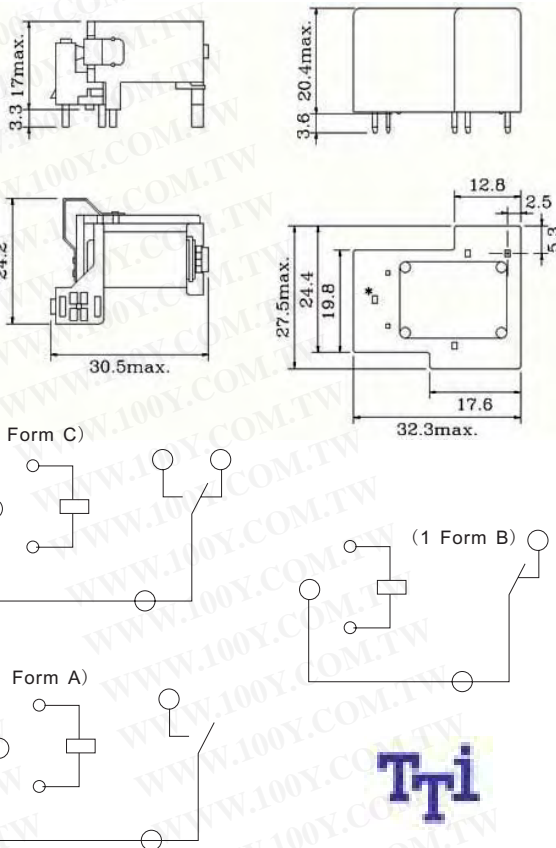

## TTI\_PCB继电器

详细产品规格 - 请点击 [cn.100y.com.tw](http://cn.100y.com.tw)

100Y 编号	厂商编号	制造厂商	说明	Outline L*W*H	Contact Arrangement	Coil Voltage	Type
22866	TR81-24VDC-SC-C	TTI	TTI Relay	15.7*12.3*14	1 From C	24VDC	TR81
22867	TR81-9VDC-SC-C	TTI	TTI Relay	15.7*12.3*14	1 From C	9VDC	TR81

100Y 编号	厂商编号	制造厂商	说明	Outline L*W*H	Contact Arrangement	Contact Rating	Coil Voltage	Recognized Safety	Type
22868	TR90-12D-C-A	TTI	TTI Relay		1 From A	30A/14VDC	12VDC		TR90
22869	TR90-12D-C-C	TTI	TTI Relay		1 From C	10A/14VDC	12VDC		TR90
22871	TR90-12D-SB-A4	TTI	TTI Relay	30*24.3*19.5	1 From A without common Terminal	30A/14VDC	12VDC		TR90
22872	TR90-12D-SC-A	TTI	TTI Relay	30*24.3*19.5	1 From A	30A/14VDC	12VDC		TR90
48385	TR90-12VDC-SB-A4	TTI	TTI Relay	30*24.3*19.5			12VDC		TR90
22873	TR90-24D-SC-A	TTI	TTI Relay	30*24.3*19.5	1 From A	30A/14VDC	24VDC		TR90
22874	TR90-24D-SC-C	TTI	TTI Relay	30*24.3*19.5	1 From C	10A240VAC/28VDC	24VDC		TR90
39390	TR90-24VDC-SB-A4	TTI	TTI_PCB 继电器	22.0*16.6*11.0mm	1 From B	30A/240VAC	24V	CUL*	TR90
22875	TR90-48D-SC-A	TTI	TTI Relay	30*24.3*19.5	1 From A	30A240VAC/28VDC	48VDC		TR90