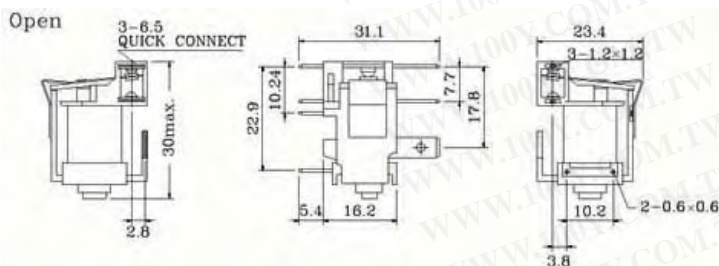

应用:

- 使用为功率开关, 电子加热器、通风筒, 空调, 冷藏, 汽车和家用电器。

服务专线: 台湾: 886-3-5753170

传 真: 台湾: 886-3-5753172

E-mail: 台湾: sale@100y.com.tw

深圳: 86-755-83298787

深圳: 86-755-83640655

深圳: 100y@163.com

上海: 86-21-34970699

上海: 86-21-64605107

上海: 100y-1@163.com