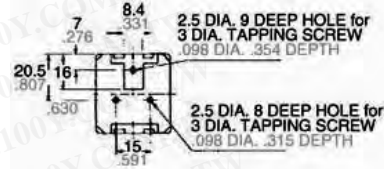

典型应用:

工业机械, 机械工具, 食品加工和打包机、办公用计算机、运输设备和娱乐设备。