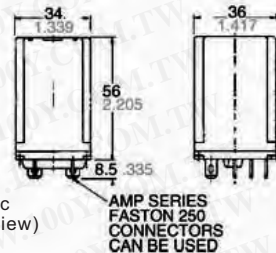

Characteristics (at 60 Hz, 20°C 68°F)

最大回程速度	20 cpm	
初绝缘电阻*1	Min. 100 MΩ at 500 V DC	
冲击电阻	Functional*4	98 m/s² {10 G} (except for the contact moving direction)
	Destructive*5	980 m/s² {100 G}
振动电阻	Functional*6	10 to 55 Hz at 1 mm double amplitude
	Destructive	10 to 55 Hz at 2 mm double amplitude
净重	2 Form C type	Approx. 130 g 4.59 oz

Schematic (Bottom view)