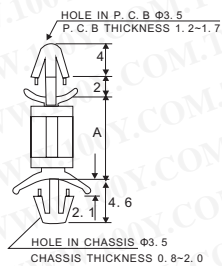

PC板+感光系统+PCB电钻

Pc板塑胶间隔柱

详细产品规格 - 请点击 cn.100y.com.tw

Part No.	A	Package
LCD-3	3.2	2000
LCD-4	4.0	
LCD-5	4.8	1000
LCD-6	6.4	
LCD-7	7.0	
LCD-8	8.0	
LCD-9	9.6	
LCD-11	11.2	

Part No.	A	Package
LCD-12	12.7	1000
LCD-16	16.0	
LCD-19	19.1	