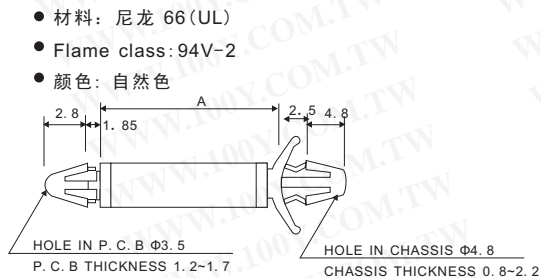

- 材料: 尼龙 66 (UL)
- Flame class: 94V-2
- 颜色: 自然色

Part No.	A	Package	Part No.	A	Package
LCBU-3	3.2	1000	LCBU-12	12.0	1000
LCBU-5	4.8		LCBU-14	14.0	
LCBU-6	6.3		LCBU-16	16.0	
LCBU-8	8.0		LCBU-18	18.0	
LCBU-10	10.0		LCBU-25	25.0	

服务专线: 台湾: 886-3-5753170
传 真: 台湾: 886-3-5753172
E-mail: 台湾: sale@100y.com.tw

深圳: 86-755-83298787
深圳: 86-755-83640655
深圳: 100y@163.com

上海: 86-21-34970699
上海: 86-21-64605107
上海: 100y-1@163.com