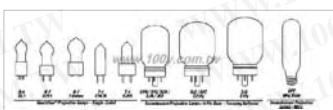

GE-DPT-29959-120V1000W