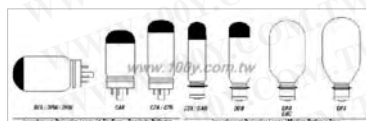

GE-DRB-29968-118V1000W