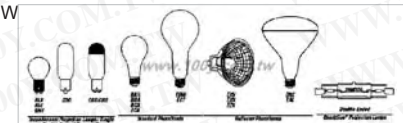

GE-DXC-30145-120V500W

DLG USE DLS/DLG/DHX

Description	Watts	Volts	Bulb shape	Base	Table No.	Page No
DLS/DLG/DHX	150	22	T14	GX17q 4-pin	12	12
DNE	150	120	Mr16	G7.9 2-pin	5	10
DNF	150	21	Mr16	GX7.9 2-pin	5	10
DPT	1000	120	T20	Mogul	17	12
DRB	1000	118	T20	Med. pref	13	12
DRC	1000	120	T20	Med. pref	13	12
DRS	1000	120	T20	Med. pref	13	12
DSW	200	24	T14	GX17q 4-pin	12	12
DVY	650	120	G6	G5.3 2-pin	7	10
DWZ	375	30	T4	R7s	9	11
DXB	500	120	R40	Medium	19	13
DXC	500	120	R40	Medium	19	13
DXX	800	230	T4	R7s	9	11
DXX	800	240	T4	R7s	9	11
DYH	600	120	G7	G5.3 2-pin	7	10
DYP	600	120	G7	2-Button	7	10
DYR	650	220	G7	GZ9.5 2-pin pf	7	10
DYR	650	240	G7	GZ9.5 2-pin pf	7	10
DYS/DYV/BHC	600	120	G7	GZ9.5 2-pin pf	7	10

优势:

- 冷光束
- 快灯设施
- 高效率的射线为更加明亮的图象
- 一致的屏象
- 更加白色和更加明亮的光
- 恒定的光输出通过
- 稳定的颜色温度
- 高效率光反射
- 准确snap-in 对准线
- 精确度射线控制
- 不会出现灯泡变黑/变热

应用:

- 滑投射
- 微缩胶片
- 16mm 电影
- 影片小条
- 纤维光学
- 摄影机光
- 显示
- 前/后屏幕投射
- 投影机
- 8mm 电影
- 放大机/ 打印机
- 医学/科学仪器
- 机场跑道

100Y 编号	厂商编号	制造厂商	说明	Voltage (V)	瓦特数 (W)	色温 K	平均寿命 Hr	灯座	ANSI	流明	球径 * 全长(mm)
29873	GE-DLS/DLG/DHX-29366-22V150W	GE	GE_仪器用灯泡	22V	150W	3250K	15Hr	GX17q 4-Pin	DLS/DLG/DHX		
29875	GE-DNE-40161-120V150W	GE	GE_仪器用灯泡	120V	150W	3350K	12Hr	G7.9 2-Pin	DNE		
5334	GE-DNF-39742-21V150W	GE	GE_仪器用灯泡	21V	150W	3400K	25h	GX7.9	DNF		58*45
29876	GE-DPT-29959-120V1000W	GE	GE_仪器用灯泡	120V	1000W	3200K	50Hr	Mogul	DPT		
29877	GE-DRB-29968-118V1000W	GE	GE_仪器用灯泡	118V	1000W	3350K	25Hr	Med.Pref.	DRB		
29878	GE-DRC-29979-120V1000W	GE	GE_仪器用灯泡	120V	1000W	3250K	50Hr	Med.Pref.	DRC		
5336	GE-DRS-29947-120V1000W	GE	GE_仪器用灯泡	120V	1000W	Overhead proj.	25h	Med.Pref.	DRS	28500	T-20
5335	GE-DSW	GE	GE_仪器用灯泡	24V	200W	8mm Proj.	25h	GX17q 4-Pin	DSW		T-14
29879	GE-DVY-30304-120V650W	GE	GE_仪器用灯泡	120V	650W	3300K	25Hr	G5.3 2-Pin	DVY		
29880	GE-DWZ-29578-30V375W	GE	GE_仪器用灯泡	30V	375W	3000K	1000Hr	R7s	DWZ		
29881	GE-DXB-30151-120V500W	GE	GE_仪器用灯泡	120V	500W	3300K	6Hr	Medium	DXB		
29882	GE-DXC-30145-120V500W	GE	GE_仪器用灯泡	120V	500W	3300K	6Hr	Medium	DXC		
29884	GE-DXX-36952-230V800W	GE	GE_仪器用灯泡	230V	800W	3200K	75Hr	R7s	DXX		
29886	GE-DXX-36953-240V800W	GE	GE_仪器用灯泡	240V	800W	3200K	75Hr	R7s	DXX		
29897	GE-DYH-30364-120V600W	GE	GE_仪器用灯泡	120V	600W	3200K	75Hr	G5.3 2-Pin	DYH		
29900	GE-DYP-32071-210V600W	GE	GE_仪器用灯泡	210V	600W	3200K	75Hr	2-Button	DYP		
29901	GE-DYR-33248-220V650W	GE	GE_仪器用灯泡	220V	650W	3200K	50Hr	GZ9.5 2-Pin Pf	DYR		
29902	GE-DYR-33250-240V650W	GE	GE_仪器用灯泡	240V	650W	3200K	50Hr	GZ9.5 2-Pin Pf	DYR		
29905	GE-DYS-5-19479-120V600W	GE	GE_仪器用灯泡	120V	600W	3200K	150Hr	GZ9.5 2-Pin Pf	DYS-5		
29903	GE-DYS/DYV/BHC-32955-120V600W	GE	GE_仪器用灯泡	120V	600W	3200K	75Hr	GZ9.5 2-Pin Pf	DYS/DYV/BHC		

服务专线: 台湾: 886-3-5753170
传 真: 台湾: 886-3-5753172
E-mail: 台湾: sale@100y.com.tw

深圳: 86-755-83298787
深圳: 86-755-83640655
深圳: 100y@163.com

上海: 86-21-34970699
上海: 86-21-64605107
上海: 100y-1@163.com