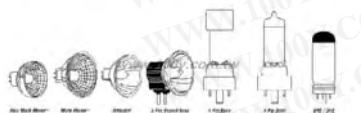

GE-DAT/DAK-40214-120V400W
GE-DAY/DAK-29695-120V500W