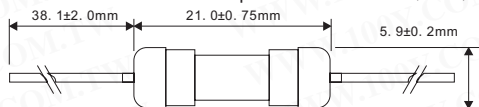

操作温度

-55°C to +125°C

物理规格

材质: 玻璃管/镀镍黄铜盖帽

导线: 直径 Φ 0.8mm 14A 和较少

直径 Φ 1.0mm 大约在 15A到19A

直径 Φ 1.2mm 大约在20A

100Y 编号	厂商编号	制造厂商	说明	电容量	电压	IR (A)	规格
38239	GBM-0.01A	Conquer	Fast-Acting 快溶陶瓷保险丝	0.01A	250V	10kA/125Vac	5*20mm
38240	GBM-0.02A	Conquer	Fast-Acting 快溶陶瓷保险丝	0.02A	250V	10kA/125Vac	5*20mm
38242	GBM-0.032A	Conquer	Fast-Acting 快溶陶瓷保险丝	0.032A	250V	10kA/125Vac	5*20mm
38241	GBM-0.03A	Conquer	Fast-Acting 快溶陶瓷保险丝	0.03A	250V	10kA/125Vac	5*20mm
38243	GBM-0.04A	Conquer	Fast-Acting 快溶陶瓷保险丝	0.04A	250V	10kA/125Vac	5*20mm
38245	GBM-0.05A	Conquer	Fast-Acting 快溶陶瓷保险丝	0.05A	250V	10kA/125Vac	5*20mm
38246	GBM-0.063A	Conquer	Fast-Acting 快溶陶瓷保险丝	0.063A	250V	10kA/125Vac	5*20mm
38247	GBM-0.07A	Conquer	Fast-Acting 快溶陶瓷保险丝	0.07A	250V	10kA/125Vac	5*20mm
38248	GBM-0.08A	Conquer	Fast-Acting 快溶陶瓷保险丝	0.08A	250V	10kA/125Vac	5*20mm
38250	GBM-0.125A	Conquer	Fast-Acting 快溶陶瓷保险丝	0.125A	250V	10kA/125Vac	5*20mm
38276	GBM-0.15A	Conquer	Fast-Acting 快溶陶瓷保险丝	0.15A	250V	10kA/125Vac	5*20mm
38249	GBM-0.1A	Conquer	Fast-Acting 快溶陶瓷保险丝	0.1A	250V	10kA/125Vac	5*20mm
38278	GBM-0.25A	Conquer	Fast-Acting 快溶陶瓷保险丝	0.25A	250V	10kA/125Vac	5*20mm
38277	GBM-0.2A	Conquer	Fast-Acting 快溶陶瓷保险丝	0.2A	250V	10kA/125Vac	5*20mm
38280	GBM-0.315A	Conquer	Fast-Acting 快溶陶瓷保险丝	0.315A	250V	10kA/125Vac	5*20mm
38281	GBM-0.35A	Conquer	Fast-Acting 快溶陶瓷保险丝	0.35A	250V	10kA/125Vac	5*20mm
38279	GBM-0.3A	Conquer	Fast-Acting 快溶陶瓷保险丝	0.3A	250V	10kA/125Vac	5*20mm
38283	GBM-0.4A	Conquer	Fast-Acting 快溶陶瓷保险丝	0.4A	250V	10kA/125Vac	5*20mm
38285	GBM-0.5A	Conquer	Fast-Acting 快溶陶瓷保险丝	0.5A	250V	10kA/125Vac	5*20mm
38292	GBM-0.63A	Conquer	Fast-Acting 快溶陶瓷保险丝	0.63A	250V	10kA/125Vac	5*20mm
38288	GBM-0.6A	Conquer	Fast-Acting 快溶陶瓷保险丝	0.6A	250V	10kA/125Vac	5*20mm
38299	GBM-0.75A	Conquer	Fast-Acting 快溶陶瓷保险丝	0.75A	250V	10kA/125Vac	5*20mm
38298	GBM-0.7A	Conquer	Fast-Acting 快溶陶瓷保险丝	0.7A	250V	10kA/125Vac	5*20mm
38300	GBM-0.8A	Conquer	Fast-Acting 快溶陶瓷保险丝	0.8A	250V	10kA/125Vac	5*20mm
38302	GBM-1.5A	Conquer	Fast-Acting 快溶陶瓷保险丝	1.5A	250V	10kA/125Vac	5*20mm
38326	GBM-10A	Conquer	Fast-Acting 快溶陶瓷保险丝	10A	250V	10kA/125Vac	5*20mm
38329	GBM-12A	Conquer	Fast-Acting 快溶陶瓷保险丝	12A	250V	10kA/125Vac	5*20mm
38334	GBM-15A	Conquer	Fast-Acting 快溶陶瓷保险丝	15A	250V	10kA/125Vac	5*20mm
38301	GBM-1A	Conquer	Fast-Acting 快溶陶瓷保险丝	1A	250V	10kA/125Vac	5*20mm
38304	GBM-2.5A	Conquer	Fast-Acting 快溶陶瓷保险丝	2.5A	250V	10kA/125Vac	5*20mm
38336	GBM-20A	Conquer	Fast-Acting 快溶陶瓷保险丝	20A	250V	10kA/125Vac	5*20mm
38303	GBM-2A	Conquer	Fast-Acting 快溶陶瓷保险丝	2A	250V	10kA/125Vac	5*20mm
38305	GBM-3.15A	Conquer	Fast-Acting 快溶陶瓷保险丝	3.15A	250V	10kA/125Vac	5*20mm
38306	GBM-3.5A	Conquer	Fast-Acting 快溶陶瓷保险丝	3.5A	250V	10kA/125Vac	5*20mm
31087	GBM-3A	Conquer	Fast-Acting 快溶陶瓷保险丝	3A	250V	100A/250Vac	5*20mm
38315	GBM-4A	Conquer	Fast-Acting 快溶陶瓷保险丝	4A	250V	10kA/125Vac	5*20mm
38316	GBM-5A	Conquer	Fast-Acting 快溶陶瓷保险丝	5A	250V	10kA/125Vac	5*20mm
38318	GBM-6.3A	Conquer	Fast-Acting 快溶陶瓷保险丝	6.3A	250V	10kA/125Vac	5*20mm
38317	GBM-6A	Conquer	Fast-Acting 快溶陶瓷保险丝	6A	250V	10kA/125Vac	5*20mm
38321	GBM-7A	Conquer	Fast-Acting 快溶陶瓷保险丝	7A	250V	10kA/125Vac	5*20mm
38323	GBM-8A	Conquer	Fast-Acting 快溶陶瓷保险丝	8A	250V	10kA/125Vac	5*20mm