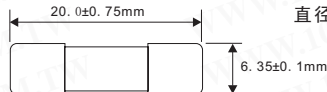

操作温度

-55°C to +125°C

物理规格

材质: 玻璃管/镀镍黄铜盖帽

导线: 直径 Φ 0.8mm 14A 和较少

直径 Φ 1.0mm 大约在 15A到19A

直径 Φ 1.2mm 大约在20A

100Y 编号	厂商编号	制造厂商	说明	电容量	电压	IR (A)	规格
38239	GBM-0.01A	Conquer	Fast-Acting 快溶陶瓷保险丝	0.01A	250V	10kA/125Vac	5*20mm
38240	GBM-0.02A	Conquer	Fast-Acting 快溶陶瓷保险丝	0.02A	250V	10kA/125Vac	5*20mm
38242	GBM-0.032A	Conquer	Fast-Acting 快溶陶瓷保险丝	0.032A	250V	10kA/125Vac	5*20mm
38241	GBM-0.03A	Conquer	Fast-Acting 快溶陶瓷保险丝	0.03A	250V	10kA/125Vac	5*20mm
38243	GBM-0.04A	Conquer	Fast-Acting 快溶陶瓷保险丝	0.04A	250V	10kA/125Vac	5*20mm
38245	GBM-0.05A	Conquer	Fast-Acting 快溶陶瓷保险丝	0.05A	250V	10kA/125Vac	5*20mm
38246	GBM-0.063A	Conquer	Fast-Acting 快溶陶瓷保险丝	0.063A	250V	10kA/125Vac	5*20mm
38247	GBM-0.07A	Conquer	Fast-Acting 快溶陶瓷保险丝	0.07A	250V	10kA/125Vac	5*20mm
38248	GBM-0.08A	Conquer	Fast-Acting 快溶陶瓷保险丝	0.08A	250V	10kA/125Vac	5*20mm
38250	GBM-0.125A	Conquer	Fast-Acting 快溶陶瓷保险丝	0.125A	250V	10kA/125Vac	5*20mm
38276	GBM-0.15A	Conquer	Fast-Acting 快溶陶瓷保险丝	0.15A	250V	10kA/125Vac	5*20mm
38249	GBM-0.1A	Conquer	Fast-Acting 快溶陶瓷保险丝	0.1A	250V	10kA/125Vac	5*20mm
38278	GBM-0.25A	Conquer	Fast-Acting 快溶陶瓷保险丝	0.25A	250V	10kA/125Vac	5*20mm
38277	GBM-0.2A	Conquer	Fast-Acting 快溶陶瓷保险丝	0.2A	250V	10kA/125Vac	5*20mm
38280	GBM-0.315A	Conquer	Fast-Acting 快溶陶瓷保险丝	0.315A	250V	10kA/125Vac	5*20mm
38281	GBM-0.35A	Conquer	Fast-Acting 快溶陶瓷保险丝	0.35A	250V	10kA/125Vac	5*20mm
38279	GBM-0.3A	Conquer	Fast-Acting 快溶陶瓷保险丝	0.3A	250V	10kA/125Vac	5*20mm
38283	GBM-0.4A	Conquer	Fast-Acting 快溶陶瓷保险丝	0.4A	250V	10kA/125Vac	5*20mm
38285	GBM-0.5A	Conquer	Fast-Acting 快溶陶瓷保险丝	0.5A	250V	10kA/125Vac	5*20mm
38292	GBM-0.63A	Conquer	Fast-Acting 快溶陶瓷保险丝	0.63A	250V	10kA/125Vac	5*20mm
38288	GBM-0.6A	Conquer	Fast-Acting 快溶陶瓷保险丝	0.6A	250V	10kA/125Vac	5*20mm
38299	GBM-0.75A	Conquer	Fast-Acting 快溶陶瓷保险丝	0.75A	250V	10kA/125Vac	5*20mm
38298	GBM-0.7A	Conquer	Fast-Acting 快溶陶瓷保险丝	0.7A	250V	10kA/125Vac	5*20mm
38300	GBM-0.8A	Conquer	Fast-Acting 快溶陶瓷保险丝	0.8A	250V	10kA/125Vac	5*20mm
38302	GBM-1.5A	Conquer	Fast-Acting 快溶陶瓷保险丝	1.5A	250V	10kA/125Vac	5*20mm
38326	GBM-10A	Conquer	Fast-Acting 快溶陶瓷保险丝	10A	250V	10kA/125Vac	5*20mm
38329	GBM-12A	Conquer	Fast-Acting 快溶陶瓷保险丝	12A	250V	10kA/125Vac	5*20mm
38334	GBM-15A	Conquer	Fast-Acting 快溶陶瓷保险丝	15A	250V	10kA/125Vac	5*20mm
38301	GBM-1A	Conquer	Fast-Acting 快溶陶瓷保险丝	1A	250V	10kA/125Vac	5*20mm
38304	GBM-2.5A	Conquer	Fast-Acting 快溶陶瓷保险丝	2.5A	250V	10kA/125Vac	5*20mm
38336	GBM-20A	Conquer	Fast-Acting 快溶陶瓷保险丝	20A	250V	10kA/125Vac	5*20mm
38303	GBM-2A	Conquer	Fast-Acting 快溶陶瓷保险丝	2A	250V	10kA/125Vac	5*20mm
38305	GBM-3.15A	Conquer	Fast-Acting 快溶陶瓷保险丝	3.15A	250V	10kA/125Vac	5*20mm
38306	GBM-3.5A	Conquer	Fast-Acting 快溶陶瓷保险丝	3.5A	250V	10kA/125Vac	5*20mm
31087	GBM-3A	Conquer	Fast-Acting 快溶陶瓷保险丝	3A	250V	100A/250Vac	5*20mm
38315	GBM-4A	Conquer	Fast-Acting 快溶陶瓷保险丝	4A	250V	10kA/125Vac	5*20mm
38316	GBM-5A	Conquer	Fast-Acting 快溶陶瓷保险丝	5A	250V	10kA/125Vac	5*20mm
38318	GBM-6.3A	Conquer	Fast-Acting 快溶陶瓷保险丝	6.3A	250V	10kA/125Vac	5*20mm
38317	GBM-6A	Conquer	Fast-Acting 快溶陶瓷保险丝	6A	250V	10kA/125Vac	5*20mm
38321	GBM-7A	Conquer	Fast-Acting 快溶陶瓷保险丝	7A	250V	10kA/125Vac	5*20mm
38323	GBM-8A	Conquer	Fast-Acting 快溶陶瓷保险丝	8A	250V	10kA/125Vac	5*20mm