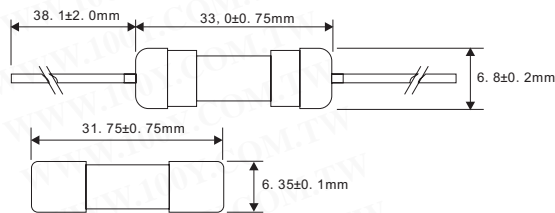

操作温度

-55°C to +125°C

100Y 编号	厂商编号	制造厂商	说明	电容量	电压	IR (A)	规格
37694	AFE-0.01A	Conquer	快熔玻璃管保险丝	0.01A	250V	10kA/125Vac	6.3*32mm
37695	AFE-0.02A	Conquer	快熔玻璃管保险丝	0.02A	250V	10kA/125Vac	6.3*32mm
37697	AFE-0.032A	Conquer	快熔玻璃管保险丝	0.032A	250V	10kA/125Vac	6.3*32mm
37696	AFE-0.03A	Conquer	快熔玻璃管保险丝	0.03A	250V	10kA/125Vac	6.3*32mm
37699	AFE-0.04A	Conquer	快熔玻璃管保险丝	0.04A	250V	10kA/125Vac	6.3*32mm
37700	AFE-0.05A	Conquer	快熔玻璃管保险丝	0.05A	250V	10kA/125Vac	6.3*32mm
37710	AFE-0.063A	Conquer	快熔玻璃管保险丝	0.063A	250V	10kA/125Vac	6.3*32mm
37701	AFE-0.06A	Conquer	快熔玻璃管保险丝	0.06A	250V	10kA/125Vac	6.3*32mm
37711	AFE-0.07A	Conquer	快熔玻璃管保险丝	0.07A	250V	10kA/125Vac	6.3*32mm
37714	AFE-0.08A	Conquer	快熔玻璃管保险丝	0.08A	250V	10kA/125Vac	6.3*32mm
37716	AFE-0.125A	Conquer	快熔玻璃管保险丝	0.125A	250V	10kA/125Vac	6.3*32mm
37717	AFE-0.15A	Conquer	快熔玻璃管保险丝	0.15A	250V	10kA/125Vac	6.3*32mm
37715	AFE-0.16A	Conquer	快熔玻璃管保险丝	0.16A	250V	10kA/125Vac	6.3*32mm
37719	AFE-0.25A	Conquer	快熔玻璃管保险丝	0.25A	250V	10kA/125Vac	6.3*32mm
37718	AFE-0.2A	Conquer	快熔玻璃管保险丝	0.2A	250V	10kA/125Vac	6.3*32mm
37722	AFE-0.315A	Conquer	快熔玻璃管保险丝	0.315A	250V	10kA/125Vac	6.3*32mm
37723	AFE-0.35A	Conquer	快熔玻璃管保险丝	0.35A	250V	10kA/125Vac	6.3*32mm
37724	AFE-0.375A	Conquer	快熔玻璃管保险丝	0.375A	250V	10kA/125Vac	6.3*32mm
37720	AFE-0.3A	Conquer	快熔玻璃管保险丝	0.3A	250V	10kA/125Vac	6.3*32mm
37731	AFE-0.4A	Conquer	快熔玻璃管保险丝	0.4A	250V	10kA/125Vac	6.3*32mm
37754	AFE-12A	Conquer	快熔玻璃管保险丝	12A	32V	300A/32Vac	6.3*32mm
37755	AFE-13A	Conquer	快熔玻璃管保险丝	13A	32V	300A/32Vac	6.3*32mm
47751	AFE-15A	Conquer	快熔玻璃管保险丝	250V	300A/32V	15A	6.3*32mm
37757	AFE-16A	Conquer	快熔玻璃管保险丝	16A	32V	300A/32Vac	6.3*32mm
37758	AFE-18A	Conquer	快熔玻璃管保险丝	18A	32V	300A/32Vac	6.3*32mm
30070	AFE-20A-PF	Conquer	Conquer_AFE 系列快熔玻璃管保险丝	20A	250V	10kA/125Vac	6.3*32mm
37759	AFE-25A	Conquer	快熔玻璃管保险丝	25A	32V	300A/32Vac	6.3*32mm
10067	AFE-30A-PF	Conquer	快熔玻璃管保险丝	30A	250V	300A/32Vac	6.3*32mm
4874	U/C AFE-0.1A-PF	Conquer	6.3/32mm 快熔玻璃管保险丝	0.1A	250V	10kA/125Vac	6.3*32mm
5702	U/C AFE-0.5A	Conquer	6.3/32mm 快熔玻璃管保险丝	0.5A	250V	10kA/125Vac	6.3*32mm
37734	U/C AFE-0.63A	Conquer	快熔玻璃管保险丝	0.63A	250V	10kA/125Vac	6.3*32mm
37732	U/C AFE-0.6A	Conquer	快熔玻璃管保险丝	0.6A	250V	10kA/125Vac	6.3*32mm
37737	U/C AFE-0.75A	Conquer	快熔玻璃管保险丝	0.75A	250V	10kA/125Vac	6.3*32mm
37736	U/C AFE-0.7A	Conquer	快熔玻璃管保险丝	0.7A	250V	10kA/125Vac	6.3*32mm
37740	U/C AFE-0.8A	Conquer	快熔玻璃管保险丝	0.8A	250V	10kA/125Vac	6.3*32mm
17182	U/C AFE-1.25A	Conquer	6.3/32mm 快熔玻璃管保险丝	1.25A	250V	10kA/125Vac	6.3*32mm
37742	U/C AFE-1.2A	Conquer	快熔玻璃管保险丝	1.2A	250V	10kA/125Vac	6.3*32mm
15660	U/C AFE-1.5A	Conquer	快熔玻璃管保险丝	1.5A	250V	10kA/125Vac	6.3*32mm
37743	U/C AFE-1.6A	Conquer	快熔玻璃管保险丝	1.6A	250V	10kA/125Vac	6.3*32mm
30072	U/C AFE-10A	Conquer	Conquer_AFE 系列快熔玻璃管保险丝	10A	250V	10kA/125Vac	6.3*32mm
13271	U/C AFE-1A	Conquer	快熔玻璃管保险丝	1A	250V	10kA/125Vac	6.3*32mm
37744	U/C AFE-2.5A	Conquer	快熔玻璃管保险丝	2.5A	250V	10kA/125Vac	6.3*32mm
12739	U/C AFE-2A	Conquer	快熔玻璃管保险丝	2A	250V	10kA/125Vac	6.3*32mm
37745	U/C AFE-3.15A	Conquer	快熔玻璃管保险丝	3.15A	250V	10kA/125Vac	6.3*32mm
37747	U/C AFE-3.2A	Conquer	快熔玻璃管保险丝	3.2A	250V	10kA/125Vac	6.3*32mm
37750	U/C AFE-3.5A	Conquer	快熔玻璃管保险丝	3.5A	250V	10kA/125Vac	6.3*32mm
12738	U/C AFE-3A	Conquer	快熔玻璃管保险丝	3A	250V	10kA/125Vac	6.3*32mm
37751	U/C AFE-4.5A	Conquer	快熔玻璃管保险丝	4.5A	250V	10kA/125Vac	6.3*32mm
12740	U/C AFE-4A	Conquer	快熔玻璃管保险丝	4A	250V	10kA/125Vac	6.3*32mm
5703	U/C AFE-5A	Conquer	快熔玻璃管保险丝	5A	250V	10kA/125Vac	6.3*32mm
17219	U/C AFE-6.3A	Conquer	快熔玻璃管保险丝	6.3A	250V	10kA/125Vac	6.3*32mm
37752	U/C AFE-6A	Conquer	快熔玻璃管保险丝	6A	250V	10kA/125Vac	6.3*32mm
37753	U/C AFE-7.5A	Conquer	快熔玻璃管保险丝	7.5A	250V	10kA/125Vac	6.3*32mm
10058	U/C AFE-7A	Conquer	快熔玻璃管保险丝	7A	250V	10kA/125Vac	6.3*32mm
15056	U/C AFE-8A	Conquer	快熔玻璃管保险丝	8A	250V	10kA/125Vac	6.3*32mm
47915	U/C AGE-0.1A	Conquer	快熔玻璃管保险丝	0.1A	250V	35A/250V	6.3*32mm
37756	URC AFE-15A-32V(PF)	Conquer	快熔玻璃管保险丝	15A	32V	300A/32Vac	6.3*32mm