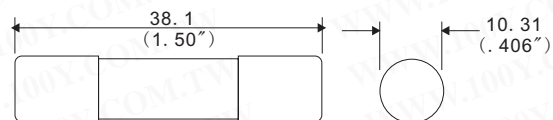

100Y 编号	厂商编号	制造厂商	说明	电容量	电压	IR	规格
37132	BLN1	Littelfuse	Supplementary Overcurrent Protection 快熔保险丝	1A	250V	10000A 250V	38.1*10.31mm
37133	BLN1.5	Littelfuse	Supplementary Overcurrent Protection 快熔保险丝	1.5A	250V	10000A 250V	38.1*10.31mm
37140	BLN10	Littelfuse	Supplementary Overcurrent Protection 快熔保险丝	10A	250V	10000A 250V	38.1*10.31mm
37141	BLN12	Littelfuse	Supplementary Overcurrent Protection 快熔保险丝	12A	250V	10000A 250V	38.1*10.31mm
37142	BLN15	Littelfuse	Supplementary Overcurrent Protection 快熔保险丝	15A	250V	10000A 250V	38.1*10.31mm
37134	BLN2	Littelfuse	Supplementary Overcurrent Protection 快熔保险丝	2A	250V		38.1*10.31mm
37143	BLN20	Littelfuse	Supplementary Overcurrent Protection 快熔保险丝	20A	250V	10000A 250V	38.1*10.31mm
37144	BLN25	Littelfuse	Supplementary Overcurrent Protection 快熔保险丝	25A	250V	10000A 250V	38.1*10.31mm
37135	BLN3	Littelfuse	Supplementary Overcurrent Protection 快熔保险丝	3A	250V	10000A 250V	38.1*10.31mm
37136	BLN4	Littelfuse	Supplementary Overcurrent Protection 快熔保险丝	4A	250V	10000A 250V	38.1*10.31mm
37137	BLN5	Littelfuse	Supplementary Overcurrent Protection 快熔保险丝	5A	250V	10000A 250V	38.1*10.31mm
37138	BLN6	Littelfuse	Supplementary Overcurrent Protection 快熔保险丝	6A	250V	10000A 250V	38.1*10.31mm
37139	BLN8	Littelfuse	Supplementary Overcurrent Protection 快熔保险丝	8A	250V	10000A 250V	38.1*10.31mm

服务专线: 台湾: 886-3-5753170

传 真: 台湾: 886-3-5753172

E-mail: 台湾: sale@100y.com.tw

深圳: 86-755-83298787

深圳: 86-755-83640655

深圳: 100y@163.com

上海: 86-21-34970699

上海: 86-21-64605107

上海: 100y-1@163.com