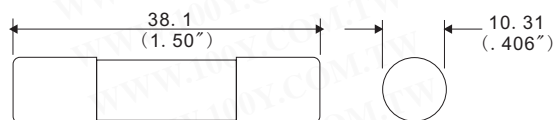

100Y 编号	厂商编号	制造厂商	说明	电容量	电压	IR	规格
37114	BLF0.5	Littelfuse	Fast-Acting Laminated Body 小型保险丝	0.5A	250V		38.1*10.31mm
37115	BLF1	Littelfuse	Fast-Acting Laminated Body 小型保险丝	1A	250V		38.1*10.31mm
37116	BLF1.5	Littelfuse	Fast-Acting Laminated Body 小型保险丝	1.5A	250V		38.1*10.31mm
37126	BLF10	Littelfuse	Fast-Acting Laminated Body 小型保险丝	10A	250V		38.1*10.31mm
37127	BLF12	Littelfuse	Fast-Acting Laminated Body 小型保险丝	12A	250V		38.1*10.31mm
37128	BLF15	Littelfuse	Fast-Acting Laminated Body 小型保险丝	15A	250V		38.1*10.31mm
37117	BLF2	Littelfuse	Fast-Acting Laminated Body 小型保险丝	2A	250V		38.1*10.31mm
37118	BLF2.5	Littelfuse	Fast-Acting Laminated Body 小型保险丝	2.5A	250V		38.1*10.31mm
37129	BLF20	Littelfuse	Fast-Acting Laminated Body 小型保险丝	20A	125V		38.1*10.31mm
37130	BLF25	Littelfuse	Fast-Acting Laminated Body 小型保险丝	25A	125V		38.1*10.31mm
37119	BLF3	Littelfuse	Fast-Acting Laminated Body 小型保险丝	3A	250V		38.1*10.31mm
37131	BLF30	Littelfuse	Fast-Acting Laminated Body 小型保险丝	30A	125V		38.1*10.31mm
37120	BLF4	Littelfuse	Fast-Acting Laminated Body 小型保险丝	4A	250V		38.1*10.31mm
37121	BLF5	Littelfuse	Fast-Acting Laminated Body 小型保险丝	5A	250V		38.1*10.31mm
37122	BLF6	Littelfuse	Fast-Acting Laminated Body 小型保险丝	6A	250V		38.1*10.31mm
37123	BLF6.25	Littelfuse	Fast-Acting Laminated Body 小型保险丝	6.25A	250V		38.1*10.31mm
14489	BLF7	Littelfuse	Fast-Acting Laminated Body 小型保险丝	7A	250V	10KA	38.1*10.31mm
37124	BLF8	Littelfuse	Fast-Acting Laminated Body 小型保险丝	8A	250V		38.1*10.31mm
37125	BLF9	Littelfuse	Fast-Acting Laminated Body 小型保险丝	9A	250V		38.1*10.31mm