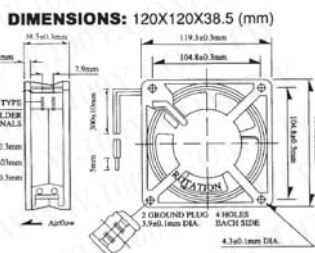

FEATURES

- ●Frame/Housing: Aluminum die-casting
- ●Impeller: Plastic 94V-0
- ●Bearing: Ball bearing or sleeve bearing
- ●Connects: Lead wire or terminal type
- ●Protection: Impedance protected to prevent coil from burning
- ●Insulation Resistance: AC 1500V (50/60Hz) one min.
- ●Operating Temperature: Ball bearing:-40°C~ +70°C Sleeve bearing:-20°C~ +70°C
- ●Life Expectancy: Ball Bearing: 50,000 hr (At ordinary temperature and humidity)
- ●Sleeve bearing: 20,000 hr. (At ordinary temperature and humidity)

PERFORMANCE CURVE: