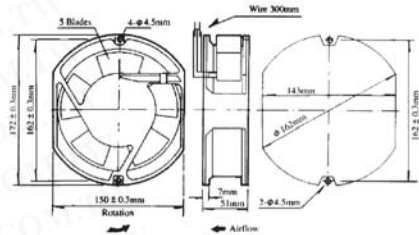

100Y 编号	厂商编号	制造厂商	说明	Air Flow(CFM)	尺寸(mm)	电流(A)	Watts	Noise (dBA)	电压	r.p.m	Ball/Sleeve
1793	DF1A12SH	Dynaeon	AC 风扇	92/106	120*120*38.5mm	0.21/0.19	17/15 耐热 80/90 度	43/45	110/120	2700/3100	Sleeve
8736	DF1A17BA	Dynaeon	AC 带线风扇	180/205	172*150*51mm	0.42/0.38	35/32	49/51	110/120V	2750/3100	2 Ball
5013	DF2A12SH	Dynaeon	AC 风扇	92/106	120*120*38.5mm	0.10/0.09	17/15	43/45	220/230V	2700/3100	Sleeve
1792	DF2A17BH	Dynaeon	AC 带线风扇	180/205	172*150*51mm	0.22/0.20	35/32 耐热 80/100 度	49/51	220/230V	2750/3100	Ball

DP201A2123HSL SP201A2123HBL SP101A1123HSL

SUNON.

Part No.	Model	Bearing	Rating Voltage (VAC)	Power Current (AMP)	Power Consumption (WATTS)	Speed RPM	Air Flow (CFM)	Static Pressure (Inch-H <sub>2</sub> O)	Noise (dBA)	Weight (g)
5806	SP101A1123HSL	Sleeve	115	0.21/0.18	20/18	2550/2900	85/105	0.25/0.30	43/48	550
2753	DP201A2123HSL	Sleeve	220/240	0.125/0.11	20/19	2550/2900	85/105	0.25/0.30	43/48	550
17849	SP201A2123HBL	Sleeve	220/240	0.125/0.11	20/19	2750/3050	87/107	0.25/0.30	45/50	550

SF23092A2092HST SP101A1123HST SF11592A1092HST

SUNON.

Part No.	Model	Bearing	Rating Voltage (VAC)	Power Current (AMP)	Power Consumption (WATTS)	Speed RPM	Air Flow (CFM)	Static Pressure (Inch-H <sub>2</sub> O)	Noise (dBA)	Weight (g)
5000	SF11592A1092HST	Sleeve	115	0.12/0.11	13.0/12	2550/2750	29/36	0.12/0.18	36/39	280
10630	SF23092A2092HST	Sleeve	220/240	0.07/0.06	14.5/14	2550/2750	29/36	0.12/0.18	36/39	280
23787	SP101A1123HST	Sleeve	220/240	0.21/0.18	20/19	2550/2900	85/105	0.12/0.18	43/48	280