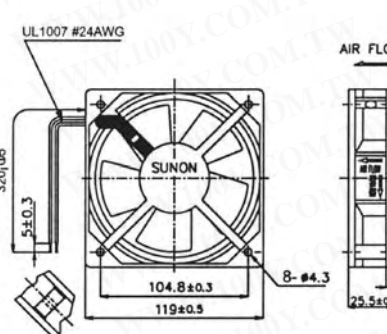

AC 风扇

详细产品规格 - 请点击 cn.100y.com.tw

FEATURES

- ●Frame/Housing: Aluminum die-casting
- ●Impeller: Plastic 94V-0
- ●Bearing: Ball bearing or sleeve bearing
- ●Connects: Lead wire or terminal type
- ●Protection: Impedance protected to prevent coil from burning
- ●Insulation Resistance: AC 1500V (50/60Hz) one min.
- ●Operating Temperature: Ball bearing:-40°C~ +70°C Sleeve bearing:-20°C~ +70°C
- ●Life Expectancy: Ball Bearing: 50,000 hr (At ordinary temperature and humidity)
- ●Sleeve bearing: 20,000 hr. (At ordinary temperature and humidity)

PERFORMANCE CURVE:

FEATURES

- ●Frame/Housing: Aluminum die-casting
- ●Impeller: Plastic 94V-0
- ●Bearing: Ball bearing or sleeve bearing
- ●Connects: Lead wire or terminal type
- ●Protection: Impedance protected to prevent coil from burning
- ●Insulation Resistance: AC 1500V (50/60Hz) one min.
- ●Operating Temperature: Ball bearing:-40°C~ +70°C Sleeve bearing:-20°C~ +70°C
- ●Life Expectancy: Ball Bearing: 50,000 hr (At ordinary temperature and humidity)
- ●Sleeve bearing: 20,000 hr. (At ordinary temperature and humidity)

100Y 编号	厂商编号	制造厂商	说明	Air Flow(CFM)	尺寸(mm)	电流(A)	Watts	Noise (dBA)	电压	r.p.m	Ball/Sleeve
1793	DF1A12SH	Dynaeon	AC 风扇	92/106	120*120*38.5mm	0.21/0.19	17/15 耐热 80/90 度	43/45	110/120	2700/3100	Sleeve
8736	DF1A17BA	Dynaeon	AC 带线风扇	180/205	172*150*51mm	0.42/0.38	35/32	49/51	110/120V	2750/3100	2 Ball
5013	DF2A12SH	Dynaeon	AC 风扇	92/106	120*120*38.5mm	0.10/0.09	17/15	43/45	220/230V	2700/3100	Sleeve
1792	DF2A17BH	Dynaeon	AC 带线风扇	180/205	172*150*51mm	0.22/0.20	35/32 耐热 80/100 度	49/51	220/230V	2750/3100	Ball

SUNON.