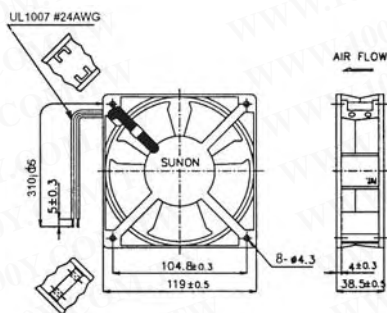

PERFORMANCE CURVE:

AC AXIAL FAN DF2A17BH DF1A17BA

FEATURES

- Frame/Housing: Aluminum die-casting
- Impeller: Plastic 94V-0
- Bearing: Ball bearing or sleeve bearing
- Connects: Lead wire or terminal type
- Protection: Impedance protected to prevent coil from burning
- Insulation Resistance: AC 1500V (50/60Hz) one min.
- Operating Temperature: Ball bearing:-40°C~ +70°C Sleeve bearing:-20°C~ +70°C
- Life Expectancy: Ball Bearing: 50,000 hr (At ordinary temperature and humidity)
- Sleeve bearing: 20,000 hr. (At ordinary temperature and humidity)

100Y 编号	厂商编号	制造厂商	说明	Air Flow(CFM)	尺寸(mm)	电流(A)	Watts	Noise (dBA)	电压	r.p.m	Ball/Sleeve
1793	DF1A12SH	Dynaeon	AC 风扇	92/106	120*120*38.5mm	0.21/0.19	17/15 耐热 80/90 度	43/45	110/120	2700/3100	Sleeve
8736	DF1A17BA	Dynaeon	AC 带线风扇	180/205	172*150*51mm	0.42/0.38	35/32	49/51	110/120V	2750/3100	2 Ball
5013	DF2A12SH	Dynaeon	AC 风扇	92/106	120*120*38.5mm	0.10/0.09	17/15	43/45	220/230V	2700/3100	Sleeve
1792	DF2A17BH	Dynaeon	AC 带线风扇	180/205	172*150*51mm	0.22/0.20	35/32 耐热 80/100 度	49/51	220/230V	2750/3100	Ball

DP201A2123HSL SP201A2123HBL SP101A1123HSL

SUNON.

Part No.	Model	Bearing	Rating Voltage (VAC)	Power Current (AMP)	Power Consumption (WATTS)	Speed RPM	Air Flow (CFM)	Static Pressure (Inch-H <sub>2</sub> O)	Noise (dBA)	Weight (g)
5806	SP101A1123HSL	Sleeve	115	0.21/0.18	20/18	2550/2900	85/105	0.25/0.30	43/48	550
2753	DP201A2123HSL	Sleeve	220/240	0.125/0.11	20/19	2550/2900	85/105	0.25/0.30	43/48	550
17849	SP201A2123HBL	Sleeve	220/240	0.125/0.11	20/19	2750/3050	87/107	0.25/0.30	45/50	550