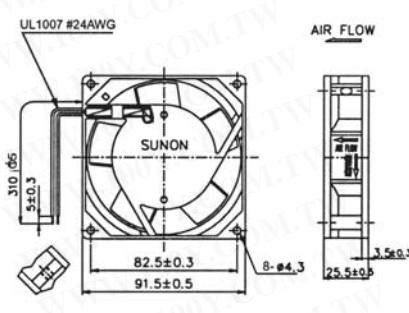

DP201A2123HSL SP201A2123HBL SP101A1123HSL

SUNON.

Part No.	Model	Bearing	Rating Voltage (VAC)	Power Current (AMP)	Power Consumption (WATTS)	Speed RPM	Air Flow (CFM)	Static Pressure (Inch-H <sub>2</sub> O)	Noise (dBA)	Weight (g)
5806	SP101A1123HSL	Sleeve	115	0.21/0.18	20/18	2550/2900	85/105	0.25/0.30	43/48	550
2753	DP201A2123HSL	Sleeve	220/240	0.125/0.11	20/19	2550/2900	85/105	0.25/0.30	43/48	550
17849	SP201A2123HBL	Sleeve	220/240	0.125/0.11	20/19	2750/3050	87/107	0.25/0.30	45/50	550

SF23092A2092HST SP101A1123HST SF11592A1092HST

SUNON.

Part No.	Model	Bearing	Rating Voltage (VAC)	Power Current (AMP)	Power Consumption (WATTS)	Speed RPM	Air Flow (CFM)	Static Pressure (Inch-H <sub>2</sub> O)	Noise (dBA)	Weight (g)
5000	SF11592A1092HST	Sleeve	115	0.12/0.11	13.0/12	2550/2750	29/36	0.12/0.18	36/39	280
10630	SF23092A2092HST	Sleeve	220/240	0.07/0.06	14.5/14	2550/2750	29/36	0.12/0.18	36/39	280
23787	SP101A1123HST	Sleeve	220/240	0.21/0.18	20/19	2550/2900	85/105	0.12/0.18	43/48	280