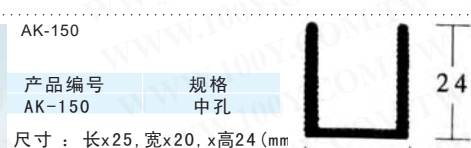

单体式散热片

详细产品规格 - 请点击cn.100y.com.tw

100Y 编号	厂商编号	说明	尺寸
11443	45*45	CPU 散热片+SEKISUI #5760 导热胶(双面)	45W*45H*9D
16971	A101	散热片 黑色	25*14*10mm
16970	A102	散热片 黑色	19*13*10mm
16969	A103	散热片 黑色	19*13*12mm
8354	AK-087-25mm	散热片 黑色	43W*25H*13D
1748	AK-109-200mm	散热片 黑色	102W*25H*200D
1756	AK-122-25mm+Pin	散热片 黑色	42W*25H*25Dmm
5991	AK-141-50mm	黑色散热片	50W*21D*50H
1751	AK-150	黑色散热片	20W*24H*25D
1749	AK-198	T0-3 散热片	48L*34W*25H