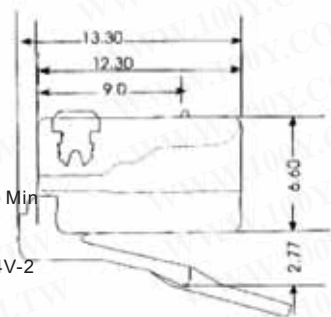

### 电话头, 线, 工具和配件 电话专用转接头

2622

2631

用途: 电话通信, 无线电设备  
特性: PVC绝缘, PVC护套, 导体采用单根或多根铜丝  
结构及技术参数  
二芯: 12对 四芯: 22对  
2\*1/0.5mm 4\*1/0.42mm  
2\*1/0.8mm 4\*1/0.50mm

100Y 编号	厂商编号	说明
5902	2622	电话转换线-吊卡
6518	2631	电话 6P2C 对 2Y/7 寸

### 详细产品规格 - 请点击cn.100y.com.tw

003 2613C

**Electrical:**  
UL applications: 250 Volts ac max, AT 2 Amps.  
Dielectric with standing voltage: 500 Volts ac.  
Insulation resistance: 500  
Termination: Resistance 35 megaohms  
**Mechanical:**  
Cable to plug tensile strength: 20 lbs(89N) Min  
Durability: 2000 mating cycles.  
**Material & finish:**  
Housing: polycarbonate, UL94V-0 or UL94V-2  
Color: transparent color available.  
Contact blade: phosphor bronze  
Conductor: stranded, 24-26 AWG  
Gold plating: 3-50u' are available

2613A

RJ-11 6P2C 电话线押接头 x 100 pcs  
产品规格  
RJ-11 6P2C 电话线押接头  
包装量 100pcs / 包

2613B

6P4C 电话用接头 (1包20入)  
功能特色:  
电话线 US 插头 6P4C  
电话用透明接头

004

电话线押接头 x 100pcs  
Description: 电话插头 / 8P8C / 扁型  
Type: 8P8C

6094B

**Electrical:**  
UL applications: 250 Volts ac max, AT 2 Amps.  
Dielectric with standing voltage: 500 Volts ac.  
Insulation resistance: 500  
Termination: Resistance 356 megaohms  
**Mechanical:**  
Cable to plug tensile strength: 20 lbs(89N) Min  
Durability: 2000 mating cycles.  
**Material & finish:**  
Housing: polycarbonate, UL94V-0 or UL94V-2  
Contact blade: phosphor bronze  
Conductor: stranded, 24-26 AWG  
Gold plating: 3-50u' are available