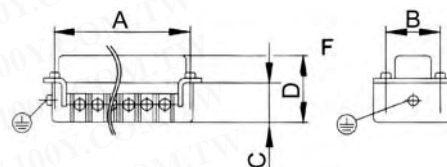

Plug hood HB-6

- End locking
- TOVL=Plug hood; Side cable enter; ene locking

120410 120020

Specifications:

Voltage(AC)(VDE110, Jan 89)	380V
Voltage(DC)(VDE110, Jan 89)	450V
Rated current	16A
Poles	10
Size	4
Connection	Screwed

120000

说明:Screw connection HE-6

Male or Female:M

Pins:6P

Size:A*B*C (mm):
44*31.5*27

Application	Basic universal
Voltage(AC)(UL/CSA)	600V
Rated current(UL/CSA)	20A
Number of connections(Poles)	6
Housing group size	3
Wire connection method	screwed

100Y 编号	厂商编号	制造厂商	说明	Male or Female	Pins	Complete or Sleeve	VAC/ A max.	Size:A*B*C (mm)
32478	120000	Weidmuller	Screw connection HE-6	M	6P		500V/16A	44*31.5*27
16016	120020	Weidmuller	Screw connection HE-6	F	6P		500V/16A	44*31.5*27
16017	120410	Weidmuller	Screw connecton HE-10	F	10P		500V/16A	57*31.5*27
16018	165251	Weidmuller	Plug hood HB-6 (1*Pg16)		适用于 HDC-HE-6BS	Complete		