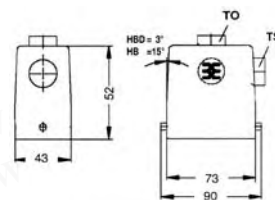

100Y 编号	厂商编号	制造厂商	说明	Pins	Complete or Sleeve
16019	120600	Weidmuller	Plug hood HB-10 (1*Pg16)	适用于 HDC-HE-10BS	Complete

165251

Selected Features

Type : plug housing
 Model : HB,wide,standard
 Class of protection : IP 65
 Conductor entry :from the side
 Size : 3

Plug hood HB-6

- End locking
- TOVL=Plug hood; Side cable enter; ene locking

120410 120020

Specifications:

Voltage(AC)(VDE110, Jan 89)	380V
Voltage(DC)(VDE110, Jan 89)	450V
Rated current	16A
Poles	10
Size	4
Connection	Screwed

120000

说明:Screw connection HE-6

Male or Female:M

Pins:6P

Size:A*B*C (mm):
44*31.5*27

Application	Basic universal
Voltage(AC)(UL/CSA)	600V
Rated current(UL/CSA)	20A
Number of connections(Poles)	6
Housing group size	3
Wire connection method	screwed

100Y 编号	厂商编号	制造厂商	说明	Male or Female	Pins	Complete or Sleeve	VAC/ A max.	Size:A*B*C (mm)
32478	120000	Weidmuller	Screw connection HE-6	M	6P		500V/16A	44*31.5*27
16016	120020	Weidmuller	Screw connection HE-6	F	6P		500V/16A	44*31.5*27
16017	120410	Weidmuller	Screw connecton HE-10	F	10P		500V/16A	57*31.5*27
16018	165251	Weidmuller	Plug hood HB-6 (1*Pg16)		适用于 HDC-HE-6BS	Complete		