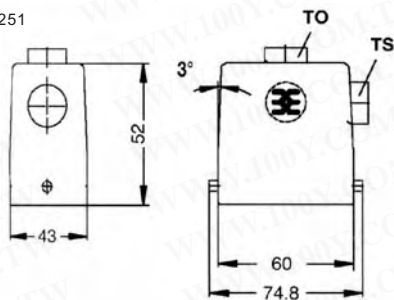

100Y 编号	厂商编号	制造厂商	说明	Pins	Complete or Sleeve
16019	120600	Weidmuller	Plug hood HB-10 (1*Pg16)	适用于 HDC-HE-10BS	Complete

165251

Selected Features

Type : plug housing
 Model : HB,wide,standard
 Class of protection : IP 65
 Conductor entry :from the side
 Size : 3

Plug hood HB-6

- End locking
- TOVL=Plug hood; Side cable enter; ene locking

120410 120020

Specifications:

Voltage(AC)(VDE110, Jan 89)	380V
Voltage(DC)(VDE110, Jan 89)	450V
Rated current	16A
Poles	10
Size	4
Connection	Screwed

120000

说明:Screw connection HE-6

Male or Female:M

Pins:6P

Size:A*B*C (mm):
44*31.5*27

Application	Basic universal
Voltage(AC)(UL/CSA)	600V
Rated current(UL/CSA)	20A
Number of connections(Poles)	6
Housing group size	3
Wire connection method	screwed

100Y 编号	厂商编号	制造厂商	说明	Male or Female	Pins	Complete or Sleeve	VAC/ A max.	Size:A*B*C (mm)
32478	120000	Weidmuller	Screw connection HE-6	M	6P		500V/16A	44*31.5*27
16016	120020	Weidmuller	Screw connection HE-6	F	6P		500V/16A	44*31.5*27
16017	120410	Weidmuller	Screw connecton HE-10	F	10P		500V/16A	57*31.5*27
16018	165251	Weidmuller	Plug hood HB-6 (1*Pg16)		适用于 HDC-HE-6BS	Complete		