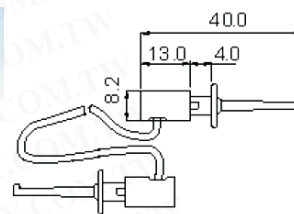

100Y 编号	厂商编号	制造厂商	说明	颜色
14436	GRIP-CI-23-BLUE	MC	测试夹	blue
30699	GRIP-CI-24-YELLOW	MC	测试夹	YELLOW

仪表测试线

详细产品规格 - 请点击cn.100y.com.tw

- KLG-2-60CM-B
- 2mm stackable plug with cage springs
 - Contact surface : gold-plated
 - Rated current : 10A 50V

- KLG-2-AWG20-60CM
- Adapter lead with 2mm plug and 4mm plug
 - Contact surface: gold-plated
 - Rated current : 10A 50V

- KLG-2-60CM-R
- 2mm stackable plug with cage springs
 - Contact surface : gold-plated
 - Rated current : 10A 50V

- Material: R8-H39
- handle : ABS
 - Clip : phosphor bronze
 - Set of 59cm long PVC insulated lead
 - DC500V 100MΩ
 - 20°C~+80°C
 - 300mA
 - AC 500V 1 minute

- 0151
- Alligator Test Clips/ Low Cost
 - This set of alligator test clips contains ten pieces
 - The wires are constructed from 28 AWG PVC wire & are all 24" long.
 - The insulated alligator clips are the 27mm small style

- 6058
- Alligator Test Lead Set, Heavy Duty
 - Each set contains ten pieces (2 Black, 2 Red, 2 White, 2 Yellow, 2 Green) of Alligator to Alligator Clip Wires.
 - Each Wire is 36 inches long & the alligator clips are 44mm/large sized clips.