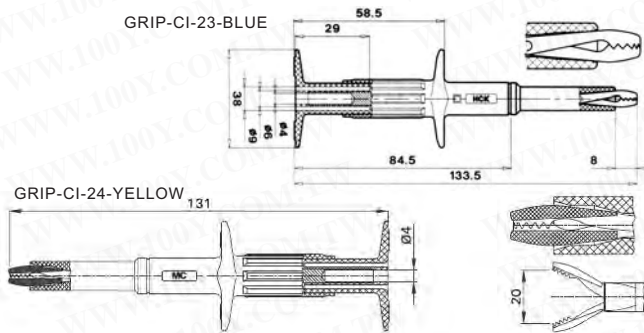

测试钩夹组

详细产品规格 - 请点击cn.100y.com.tw

GRIP-CI-23-BLUE

GRIP-CI-24-YELLOW

说明:

- Rated voltage: 100V, CATIII
- Rated current: 16A
- Insulation: PA
- Operating temperature -40°C~+80°C
- Clip: jaws, steel, nickel-plated, insulated
- Clamping limit: see sketch
- shaft length: 50mm

100Y 编号	厂商编号	制造厂商	说明	颜色
14436	GRIP-CI-23-BLUE	MC	测试夹	blue
30699	GRIP-CI-24-YELLOW	MC	测试夹	YELLOW

仪表测试线

详细产品规格 - 请点击cn.100y.com.tw

- KLG-2-60CM-B
- 2mm stackable plug with cage springs
 - Contact surface : gold-plated
 - Rated current : 10A 50V

- KLG-2-AWG20-60CM
- Adapter lead with 2mm plug and 4mm plug
 - Contact surface: gold-plated
 - Rated current : 10A 50V

- KLG-2-60CM-R
- 2mm stackable plug with cage springs
 - Contact surface : gold-plated
 - Rated current : 10A 50V

- 6058
- Alligator Test Lead Set, Heavy Duty
 - Each set contains ten pieces (2 Black, 2 Red, 2 White, 2 Yellow, 2 Green) of Alligator to Alligator Clip Wires.
 - Each Wire is 36 inches long & the alligator clips are 44mm/large sized clips.