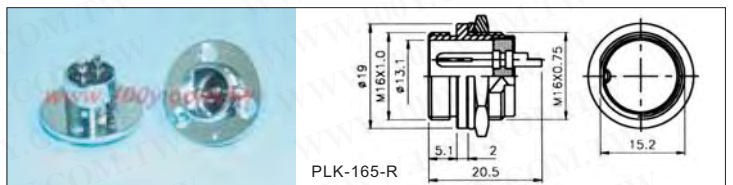

PLS-35系列金属连接头和附件

详细产品规格 - 请点击 [cn.100y.com.tw](http://cn.100y.com.tw)

No. of contacts	24
Contacts Configuration	
Rated current/voltage	8A 250V
Operation limit voltage(AC. V. rms)	200
Withstanding voltage(AC. V rms) 1 minute	1000
Insulation resistance (MΩ MIN.) at DC 500V	1000
Contact resistance (MΩ MAX.) at DC 1A	3
Pin diameter(Φ mm)	1.8

欢迎上网  
**Download**  
 最新产品电子目录  
**CN. 100Y. COM. TW**

100Y 编号	厂商编号	制造厂商	说明	外形尺寸	插脚	M/F Plug/Socket	Rate Current/Voltage
6172	PLS-3524-PM	PLT	PLS-35 Series -Industrial Circular Connectors	35mm	24P	Male Plug	8A/250V
8591	PLS-3524-RF	PLT	PLS-35 Series -Industrial Circular Connectors	35mm	24P	Female Plug	8A/250V

PLK-16系列金属连接头和附件

No. of contacts	2	3	4	5
Contacts Configuration				
Rated current/voltage	5A 125V	5A 125V	5A 125V	5A 125V
Operation limit voltage(AC. V. rms)	200	200	200	200
Withstanding voltage(AC. V rms) 1 minute	1000	1000	1000	1000
Insulation resistance (MΩ MIN.) at DC 500V	1000	1000	1000	1000
Contact resistance (MΩ MAX.) at DC 1A	3	3	3	3
Pin diameter(Φ mm)	1.5	1.5	1.5	1.5

100Y 编号	厂商编号	制造厂商	说明	外形尺寸	插脚	M/F Plug/Socket	Rate Current/Voltage
3187	PLK-162-P	PLT	PLK-16 Series -Industrial Circular Connectors	16mm	2P	Female Plug	5A/125V
3194	PLK-162-R	PLT	PLK-16 Series -Industrial Circular Connectors	16mm	2P	Male Socket	5A/125V
4828	PLK-163-P	PLT	PLK-16 Series -Industrial Circular Connectors	16mm	3P	Female Plug	5A/125V
6242	PLK-163-R	PLT	PLK-16 Series -Industrial Circular Connectors	16mm	3P	Male Socket	5A/125V
6270	PLK-164-P	PLT	PLS-20 Series -Industrial Circular Connectors	16mm	4P	母头	5A/125V
3191	PLK-164-R	PLT	PLK-16 Series -Industrial Circular Connectors	16mm	4P	Male Socket	5A/125V
7981	PLK-165-P	PLT	PLK-16 Series -Industrial Circular Connectors	16mm	5P	Female Plug	5A/125V
12239	PLK-165-R	PLT	PLK-16 Series -Industrial Circular Connectors	16	5P	Male Socket	5A/125V