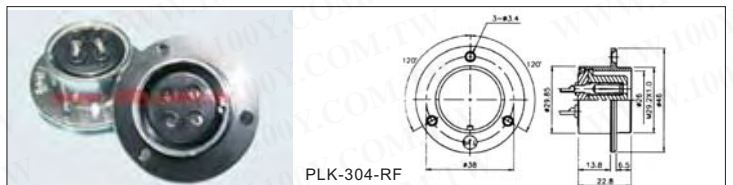

PLK-30系列金属连接头和附件

100Y 编号	厂商编号	制造厂商	说明	插脚	M/F Plug/Socket	Rate Current/Voltage	外观大小
28464	PLK-304-PM	PLT	PLK-30 Series -Industrial Circular Connectors	4P	公插座	15A / 250V	30
28465	PLK-304-RF	PLT	PLK-30Series -Industrial Circular Connectors	4P	母插头	15A / 250V	30
28829	PLK-307-FR	PLT	PLK-30Series -Industrial Circular Connectors	7P	母插头	15A / 250V	30
28830	PLK-307-PM	PLT	PLK-30 Series -Industrial Circular Connectors	7P	公插座	15A / 250V	30