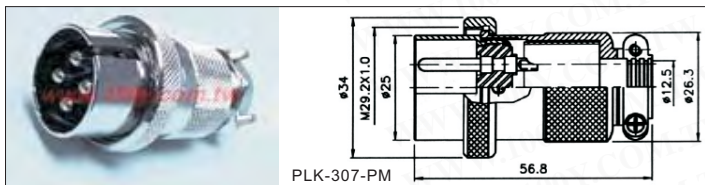

PLK-30系列金属连接头和附件

100Y 编号	厂商编号	制造厂商	说明	插脚	M/F Plug/Socket	Rate Current/Voltage	外观大小
28464	PLK-304-PM	PLT	PLK-30 Series -Industrial Circular Connectors	4P	公插座	15A / 250V	30
28465	PLK-304-RF	PLT	PLK-30Series -Industrial Circular Connectors	4P	母插头	15A / 250V	30
28829	PLK-307-FR	PLT	PLK-30Series -Industrial Circular Connectors	7P	母插头	15A / 250V	30
28830	PLK-307-PM	PLT	PLK-30 Series -Industrial Circular Connectors	7P	公插座	15A / 250V	30