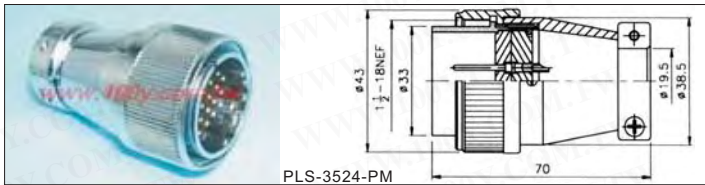

PLS-35系列金属连接头和附件

详细产品规格 - 请点击 [cn.100y.com.tw](http://cn.100y.com.tw)

No. of contacts	24
Contacts Configuration	
Rated current/voltage	8A 250V
Operation limit voltage(AC. V. rms)	200
Withstanding voltage(AC. V rms) 1 minute	1000
Insulation resistance (MΩ MIN.) at DC 500V	1000
Contact resistance (MΩ MAX.) at DC 1A	3
Pin diameter(Φ mm)	1.8

欢迎上网  
**Download**  
 最新产品电子目录  
**CN. 100Y. COM. TW**

100Y 编号	厂商编号	制造厂商	说明	外形尺寸	插脚	M/F Plug/Socket	Rate Current/Voltage
6172	PLS-3524-PM	PLT	PLS-35 Series -Industrial Circular Connectors	35mm	24P	Male Plug	8A/250V
8591	PLS-3524-RF	PLT	PLS-35 Series -Industrial Circular Connectors	35mm	24P	Female Plug	8A/250V