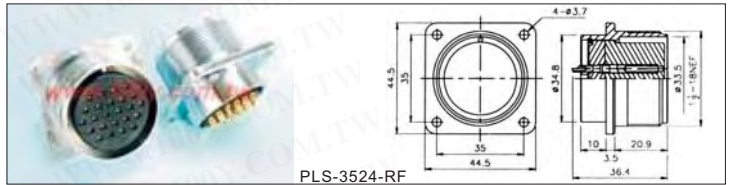

PLS-35系列金属连接头和附件

详细产品规格 - 请点击 [cn.100y.com.tw](http://cn.100y.com.tw)

No. of contacts	24
Contacts Configuration	
Rated current/voltage	8A 250V
Operation limit voltage(AC. V. rms)	200
Withstanding voltage(AC. V rms) 1 minute	1000
Insulation resistance (MΩ MIN.) at DC 500V	1000
Contact resistance (MΩ MAX.) at DC 1A	3
Pin diameter(Φ mm)	1.8

欢迎上网  
**Download**  
 最新产品电子目录  
**CN. 100Y. COM. TW**

100Y 编号	厂商编号	制造厂商	说明	外形尺寸	插脚	M/F Plug/Socket	Rate Current/Voltage
6172	PLS-3524-PM	PLT	PLS-35 Series -Industrial Circular Connectors	35mm	24P	Male Plug	8A/250V
8591	PLS-3524-RF	PLT	PLS-35 Series -Industrial Circular Connectors	35mm	24P	Female Plug	8A/250V