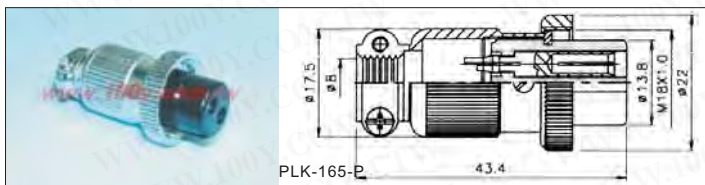

PLS-35系列金属连接头和附件

详细产品规格 - 请点击 [cn.100y.com.tw](http://cn.100y.com.tw)

No. of contacts	24
Contacts Configuration	
Rated current/voltage	8A 250V
Operation limit voltage(AC. V. rms)	200
Withstanding voltage(AC. V rms) 1 minute	1000
Insulation resistance (MΩ MIN.) at DC 500V	1000
Contact resistance (MΩ MAX.) at DC 1A	3
Pin diameter(Φ mm)	1.8

欢迎上网  
**Download**  
 最新产品电子目录  
**CN. 100Y. COM. TW**

100Y 编号	厂商编号	制造厂商	说明	外形尺寸	插脚	M/F Plug/Socket	Rate Current/Voltage
6172	PLS-3524-PM	PLT	PLS-35 Series -Industrial Circular Connectors	35mm	24P	Male Plug	8A/250V
8591	PLS-3524-RF	PLT	PLS-35 Series -Industrial Circular Connectors	35mm	24P	Female Plug	8A/250V

PLK-16系列金属连接头和附件

No. of contacts	2	3	4	5
Contacts Configuration				
Rated current/voltage	5A 125V	5A 125V	5A 125V	5A 125V
Operation limit voltage(AC. V. rms)	200	200	200	200
Withstanding voltage(AC. V rms) 1 minute	1000	1000	1000	1000
Insulation resistance (MΩ MIN.) at DC 500V	1000	1000	1000	1000
Contact resistance (MΩ MAX.) at DC 1A	3	3	3	3
Pin diameter(Φ mm)	1.5	1.5	1.5	1.5

100Y 编号	厂商编号	制造厂商	说明	外形尺寸	插脚	M/F Plug/Socket	Rate Current/Voltage
3187	PLK-162-P	PLT	PLK-16 Series -Industrial Circular Connectors	16mm	2P	Female Plug	5A/125V
3194	PLK-162-R	PLT	PLK-16 Series -Industrial Circular Connectors	16mm	2P	Male Socket	5A/125V
4828	PLK-163-P	PLT	PLK-16 Series -Industrial Circular Connectors	16mm	3P	Female Plug	5A/125V
6242	PLK-163-R	PLT	PLK-16 Series -Industrial Circular Connectors	16mm	3P	Male Socket	5A/125V
6270	PLK-164-P	PLT	PLS-20 Series -Industrial Circular Connectors	16mm	4P	母头	5A/125V
3191	PLK-164-R	PLT	PLK-16 Series -Industrial Circular Connectors	16mm	4P	Male Socket	5A/125V
7981	PLK-165-P	PLT	PLK-16 Series -Industrial Circular Connectors	16mm	5P	Female Plug	5A/125V
12239	PLK-165-R	PLT	PLK-16 Series -Industrial Circular Connectors	16	5P	Male Socket	5A/125V