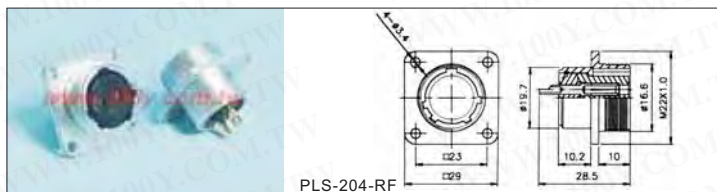

PLT-32系列金属连接头和附件

详细产品规格 - 请点击 cn.100y.com.tw

No. of contacts	2	3
Contacts Configuration		
Rated current/voltage	30A 250V	30A 250V
Operation limit voltage(AC. V. rms)	400	400
Withstanding voltage(AC. V rms) 1 minute	2000	2000
Insulation resistance (MΩ MIN.) at DC 500V	2000	2000
Contact resistance (MΩ MAX.) at DC 1A	5	5
Pin diameter(φ mm)	6	6

100Y 编号	厂商编号	制造厂商	说明	外形尺寸	插脚	M/F Plug/Socket	Rate Current/Voltage
19792	PLT-32-Rca	PLT	PLT-32 连接头防尘盖	32			
15475	PLT-322-R+P	PLT	PLT-32 Series -Industrial Circular Connectors	32mm	2P	公座+母插头	30A/250V
27774	PLT-323-R		PLT-32 Series -Industrial Circular Connectors	32mm	3P	公座	30A/250V
19629	PLT-323-R+P	PLT	PLT-32 Series -Industrial Circular Connectors	32mm	3P	公座+母插头	30A/250V

PLS-20系列金属连接头和附件

详细产品规格 - 请点击 cn.100y.com.tw

No. of contacts	2	3	4	7
Contacts Configuration				
Rated current/voltage	15A 250V	15A 250V	10A 250V	10A 250V
Operation limit voltage(AC. V. rms)	250	250	250	250
Withstanding voltage(AC. V rms) 1 minute	1500	1500	1500	1000
Insulation resistance (MΩ MIN.) at DC 500V	2000	2000	2000	2000
Contact resistance (MΩ MAX.) at DC 1A	3	3	3	3
Pin diameter(φ mm)	1.8	1.8	1.6	1.6

100Y 编号	厂商编号	制造厂商	说明	M/F Plug/Socket	外观大小	插脚	Rate Current/Voltage
6179	PLS-202-PF	PLT	PLS-20 Series -Industrial Circular Connectors	Female Plug	20mm	2P	15A/250V
6152	PLS-202-RF	PLT	PLS-20 Series -Industrial Circular Connectors	母座	20mm	2P	15A/250V
5119	PLS-203-PF	PLT	PLS-20 Series -Industrial Circular Connectors	母头	20mm	3P	15A/250V
6183	PLS-203-RF	PLT	PLS-20 Series -Industrial Circular Connectors	母座	20mm	3P	15A/250V
6247	PLS-204-PF	PLT	PLS-20 Series -Industrial Circular Connectors	母头	20mm	4P	10A/250V
6244	PLS-204-RF	PLT	PLS-20 Series -Industrial Circular Connectors	母座	20mm	4P	10A/250V
3188	PLS-207-PF	PLT	PLK-16 Series -Industrial Circular Connectors	母头	20mm	7P	10A/250V
4835	PLS-207-RF	PLT	PLS-20 Series -Industrial Circular Connectors	母座	20mm	7P	10A/250V