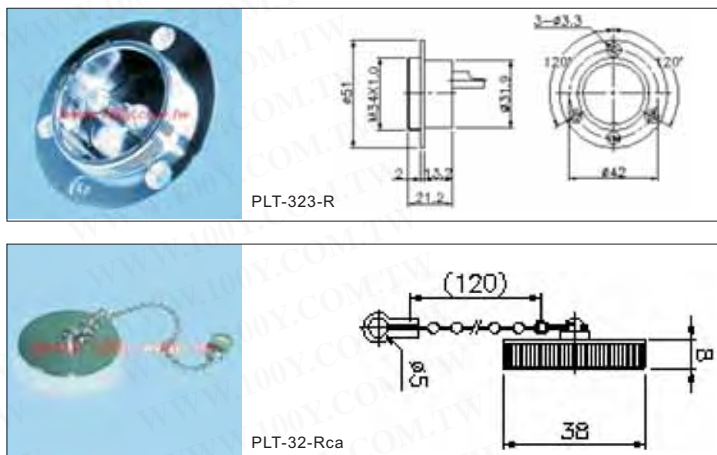

PLT-32系列金属连接头和附件

详细产品规格 - 请点击 cn.100y.com.tw

No. of contacts	2	3
Contacts Configuration		
Rated current/voltage	30A 250V	30A 250V
Operation limit voltage(AC. V. rms)	400	400
Withstanding voltage(AC. V rms) 1 minute	2000	2000
Insulation resistance (MΩ MIN.) at DC 500V	2000	2000
Contact resistance (MΩ MAX.) at DC 1A	5	5
Pin diameter(φ mm)	6	6

100Y 编号	厂商编号	制造厂商	说明	外形尺寸	插脚	M/F Plug/Socket	Rate Current/Voltage
19792	PLT-32-Rca	PLT	PLT-32 连接头防尘盖	32			
15475	PLT-322-R+P	PLT	PLT-32 Series -Industrial Circular Connectors	32mm	2P	公座+母插头	30A/250V
27774	PLT-323-R		PLT-32 Series -Industrial Circular Connectors	32mm	3P	公座	30A/250V
19629	PLT-323-R+P	PLT	PLT-32 Series -Industrial Circular Connectors	32mm	3P	公座+母插头	30A/250V

PLS-20系列金属连接头和附件

详细产品规格 - 请点击 cn.100y.com.tw

No. of contacts	2	3	4	7
Contacts Configuration				
Rated current/voltage	15A 250V	15A 250V	10A 250V	10A 250V
Operation limit voltage(AC. V. rms)	250	250	250	250
Withstanding voltage(AC. V rms) 1 minute	1500	1500	1500	1000
Insulation resistance (MΩ MIN.) at DC 500V	2000	2000	2000	2000
Contact resistance (MΩ MAX.) at DC 1A	3	3	3	3
Pin diameter(φ mm)	1.8	1.8	1.6	1.6

100Y 编号	厂商编号	制造厂商	说明	M/F Plug/Socket	外观大小	插脚	Rate Current/Voltage
6179	PLS-202-PF	PLT	PLS-20 Series -Industrial Circular Connectors	Female Plug	20mm	2P	15A/250V
6152	PLS-202-RF	PLT	PLS-20 Series -Industrial Circular Connectors	母座	20mm	2P	15A/250V
5119	PLS-203-PF	PLT	PLS-20 Series -Industrial Circular Connectors	母头	20mm	3P	15A/250V
6183	PLS-203-RF	PLT	PLS-20 Series -Industrial Circular Connectors	母座	20mm	3P	15A/250V
6247	PLS-204-PF	PLT	PLS-20 Series -Industrial Circular Connectors	母头	20mm	4P	10A/250V
6244	PLS-204-RF	PLT	PLS-20 Series -Industrial Circular Connectors	母座	20mm	4P	10A/250V
3188	PLS-207-PF	PLT	PLK-16 Series -Industrial Circular Connectors	母头	20mm	7P	10A/250V
4835	PLS-207-RF	PLT	PLS-20 Series -Industrial Circular Connectors	母座	20mm	7P	10A/250V