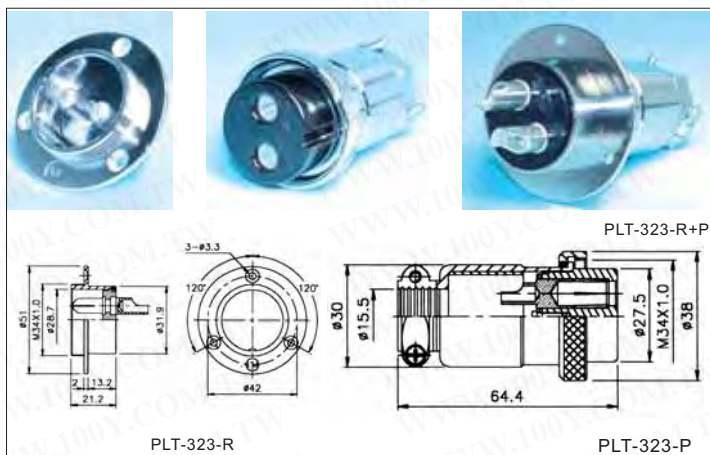

PLT-32系列金属连接头和附件

详细产品规格 - 请点击 cn.100y.com.tw

No. of contacts	2	3
Contacts Configuration		
Rated current/voltage	30A 250V	30A 250V
Operation limit voltage(AC. V. rms)	400	400
Withstanding voltage(AC. V rms) 1 minute	2000	2000
Insulation resistance (MΩ MIN.) at DC 500V	2000	2000
Contact resistance (MΩ MAX.) at DC 1A	5	5
Pin diameter(φ mm)	6	6

100Y 编号	厂商编号	制造厂商	说明	外形尺寸	插脚	M/F Plug/Socket	Rate Current/Voltage
19792	PLT-32-Rca	PLT	PLT-32 连接头防尘盖	32			
15475	PLT-322-R+P	PLT	PLT-32 Series -Industrial Circular Connectors	32mm	2P	公座+母插头	30A/250V
27774	PLT-323-R		PLT-32 Series -Industrial Circular Connectors	32mm	3P	公座	30A/250V
19629	PLT-323-R+P	PLT	PLT-32 Series -Industrial Circular Connectors	32mm	3P	公座+母插头	30A/250V

PLS-20系列金属连接头和附件

详细产品规格 - 请点击 cn.100y.com.tw

No. of contacts	2	3	4	7
Contacts Configuration				
Rated current/voltage	15A 250V	15A 250V	10A 250V	10A 250V
Operation limit voltage(AC. V. rms)	250	250	250	250
Withstanding voltage(AC. V rms) 1 minute	1500	1500	1500	1000
Insulation resistance (MΩ MIN.) at DC 500V	2000	2000	2000	2000
Contact resistance (MΩ MAX.) at DC 1A	3	3	3	3
Pin diameter(φ mm)	1.8	1.8	1.6	1.6

100Y 编号	厂商编号	制造厂商	说明	M/F Plug/Socket	外观大小	插脚	Rate Current/Voltage
6179	PLS-202-PF	PLT	PLS-20 Series -Industrial Circular Connectors	Female Plug	20mm	2P	15A/250V
6152	PLS-202-RF	PLT	PLS-20 Series -Industrial Circular Connectors	母座	20mm	2P	15A/250V
5119	PLS-203-PF	PLT	PLS-20 Series -Industrial Circular Connectors	母头	20mm	3P	15A/250V
6183	PLS-203-RF	PLT	PLS-20 Series -Industrial Circular Connectors	母座	20mm	3P	15A/250V
6247	PLS-204-PF	PLT	PLS-20 Series -Industrial Circular Connectors	母头	20mm	4P	10A/250V
6244	PLS-204-RF	PLT	PLS-20 Series -Industrial Circular Connectors	母座	20mm	4P	10A/250V
3188	PLS-207-PF	PLT	PLK-16 Series -Industrial Circular Connectors	母头	20mm	7P	10A/250V
4835	PLS-207-RF	PLT	PLS-20 Series -Industrial Circular Connectors	母座	20mm	7P	10A/250V