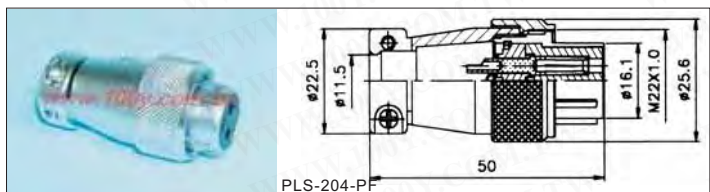

PLT-32系列金属连接头和附件

详细产品规格 - 请点击 cn.100y.com.tw

No. of contacts	2	3
Contacts Configuration		
Rated current/voltage	30A 250V	30A 250V
Operation limit voltage(AC. V. rms)	400	400
Withstanding voltage(AC. V rms) 1 minute	2000	2000
Insulation resistance (MΩ MIN.) at DC 500V	2000	2000
Contact resistance (MΩ MAX.) at DC 1A	5	5
Pin diameter(φ mm)	6	6

100Y 编号	厂商编号	制造厂商	说明	外形尺寸	插脚	M/F Plug/Socket	Rate Current/Voltage
19792	PLT-32-Rca	PLT	PLT-32 连接头防尘盖	32			
15475	PLT-322-R+P	PLT	PLT-32 Series -Industrial Circular Connectors	32mm	2P	公座+母插头	30A/250V
27774	PLT-323-R		PLT-32 Series -Industrial Circular Connectors	32mm	3P	公座	30A/250V
19629	PLT-323-R+P	PLT	PLT-32 Series -Industrial Circular Connectors	32mm	3P	公座+母插头	30A/250V

PLS-20系列金属连接头和附件

详细产品规格 - 请点击 cn.100y.com.tw

No. of contacts	2	3	4	7
Contacts Configuration				
Rated current/voltage	15A 250V	15A 250V	10A 250V	10A 250V
Operation limit voltage(AC. V. rms)	250	250	250	250
Withstanding voltage(AC. V rms) 1 minute	1500	1500	1500	1000
Insulation resistance (MΩ MIN.) at DC 500V	2000	2000	2000	2000
Contact resistance (MΩ MAX.) at DC 1A	3	3	3	3
Pin diameter(φ mm)	1.8	1.8	1.6	1.6

100Y 编号	厂商编号	制造厂商	说明	M/F Plug/Socket	外观大小	插脚	Rate Current/Voltage
6179	PLS-202-PF	PLT	PLS-20 Series -Industrial Circular Connectors	Female Plug	20mm	2P	15A/250V
6152	PLS-202-RF	PLT	PLS-20 Series -Industrial Circular Connectors	母座	20mm	2P	15A/250V
5119	PLS-203-PF	PLT	PLS-20 Series -Industrial Circular Connectors	母头	20mm	3P	15A/250V
6183	PLS-203-RF	PLT	PLS-20 Series -Industrial Circular Connectors	母座	20mm	3P	15A/250V
6247	PLS-204-PF	PLT	PLS-20 Series -Industrial Circular Connectors	母头	20mm	4P	10A/250V
6244	PLS-204-RF	PLT	PLS-20 Series -Industrial Circular Connectors	母座	20mm	4P	10A/250V
3188	PLS-207-PF	PLT	PLK-16 Series -Industrial Circular Connectors	母头	20mm	7P	10A/250V
4835	PLS-207-RF	PLT	PLS-20 Series -Industrial Circular Connectors	母座	20mm	7P	10A/250V