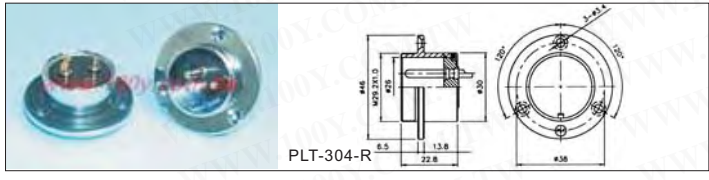

PLT-30系列金属连接头和附件 

详细产品规格 - 请点击 cn.100y.com.tw

PLT-303-P

PLT-307-RF

PLT-304-AD

PLT-307-PM

PLT-304-R

PLT-30-Rca

品牌: 台湾APEX (PLT)
壳体材质: 铜、锌合金压铸、铝合金压铸
绝缘体材质: 电木、塑钢、铁氟龙
接触体材质: 铜、磷铜、铍铜

100Y 编号	厂商编号	制造厂商	说明	Shell Size	Pins	M/F Plug/Socket	Rate Current/Voltage
6230	PLT-30-Rca	PLT	PLT-30 连接头防尘盖	30mm			
4831	PLT-302-AD	PLT	PLT-30 Series -Industrial Circular Connectors	30mm	2P	Male Plug	15A/250V
7003	PLT-302-P	PLT	PLT-30 Series -Industrial Circular Connectors	30mm	2P	Female Plug	15A/250V
6239	PLT-302-R	PLT	PLT-30 Series -Industrial Circular Connectors	30mm	2P	Male Socket	15A/250V
6262	PLT-303-AD	PLT	PLT-30 Series -Industrial Circular Connectors	30mm	3P	Male Plug	15A/250V
8590	PLT-303-P	PLT	PLT-30 Series -Industrial Circular Connectors	30mm	3P	Female Plug	15A/250V
4826	PLT-303-R	PLT	PLT-30 Series -Industrial Circular Connectors	30mm	3P	公插座	15A/250V
9946	PLT-304-AD	PLT	PLT-30 Series -Industrial Circular Connectors	30mm	4P	Male Plug	15A/250V
7004	PLT-304-P	PLT	PLT-30 Series -Industrial Circular Connectors	30mm	4P	Female Plug	15A/250V
6267	PLT-304-PM	PLT	PLT-30 Series -Industrial Circular Connectors	30mm	4P	Male Plug	15A/250V
6263	PLT-304-R	PLT	PLT-30 Series -Industrial Circular Connectors	30mm	4P	Male Socket	15A/250V
6268	PLT-304-RF	PLT	PLT-30 Series -Industrial Circular Connectors	30mm	4P	Female Socket	15A/250V
4834	PLT-305-AD	PLT	PLT-30 Series -Industrial Circular Connectors	30mm	5P	Male Plug	15A/250V
6279	PLT-305-P	PLT	PLT-30 Series -Industrial Circular Connectors	30mm	5P	Female Plug	15A/250V
5118	PLT-305-R	PLT	PLT-30 Series -Industrial Circular Connectors	30mm	5P	Male Socket	15A/250V
6278	PLT-307-PM	PLT	PLT-30 Series -Industrial Circular Connectors	30mm	7P	Male Plug	15A/250V
6291	PLT-307-RF	PLT	PLT-30 Series -Industrial Circular Connectors	30mm	7P	Female Socket	15A/250V
37806	X30J32A+32J		方形金属连接器 32P	1	32		3A/500VAC