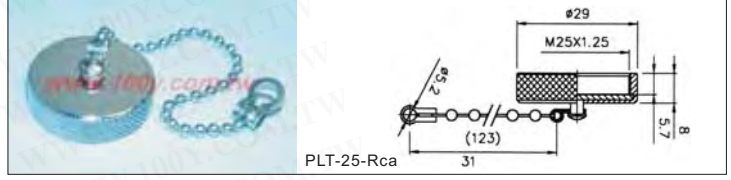

PLT-254-RF

PLT-25-Rca

100Y 编号	厂商编号	制造厂商	说明	M/F Plug/Socket	Pins	Shell Size	Rate Current/Voltage
6232	PLT-25-Rca	PLT	PLT-25 连接头防尘盖			25mm	
6177	PLT-252-PM	PLT	PLT-25 Series -Industrial Circular Connectors	公头	2P	25mm	10A/250V
6284	PLT-252-R	PLT	PLT-25 Series -Industrial Circular Connectors	Male Socket	2P	25mm	10A/250V
6238	PLT-252-RF	PLT	PLT-25 Series -Industrial Circular Connectors	Female Socket	2P	25mm	10A/250V
6283	PLT-253-R	PLT	PLT-25 Series -Industrial Circular Connectors	Male Socket	3P	25mm	10A/250V
9915	PLT-254-PM	PLT	PLT-25 Series -Industrial Circular Connectors	Male Plug	4P	25mm	10A/250V
6245	PLT-254-R	PLT	PLT-25 Series -Industrial Circular Connectors	Male Socket	4P	25mm	10A/250V
10617	PLT-254-RF	PLT	4P 母插座 10A/250V	Female Socket	4P	25mm	10A/250V