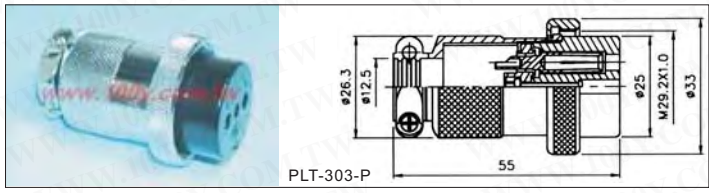

PLT-30系列金属连接头和附件

详细产品规格 - 请点击 cn.100y.com.tw