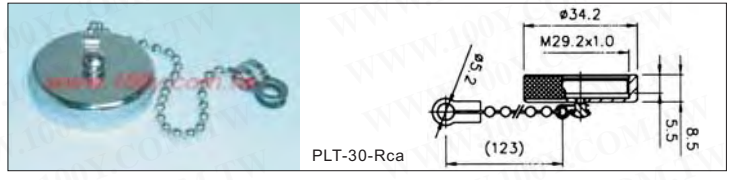

PLT-307-PM

PLT-30-Rca

No. of contacts	2	3	4	5	7	8
接触点分布						
额定电流 / 电压	15A 250V	15A 250V	15A 250V	15A 250V	15A 250V	15A 250V
最大电压值 (AC. V. rms)	400	400	400	400	400	300
额定电压 (AC. V rms) / 每针	2000	2000	2000	1800	1800	1800
绝缘电阻 (MΩ MIN.) at DC 500V	2000	2000	2000	2000	2000	2000
接触电阻 (MΩ AX.) at DC 1A	3	3	3	3	3	3
针直径 (φ mm)	2.8	2.8	2.8	2.8	2	2.5

品牌: 台湾APEX (PLT)
壳体材质: 铜、锌合金压铸、铝合金压铸
绝缘体材质: 电木、塑钢、铁氟龙
接触体材质: 铜、磷铜、铍铜

100Y 编号	厂商编号	制造厂商	说明	Shell Size	Pins	M/F Plug/Socket	Rate Current/Voltage
6230	PLT-30-Rca	PLT	PLT-30 连接头防尘盖	30mm			
4831	PLT-302-AD	PLT	PLT-30 Series -Industrial Circular Connectors	30mm	2P	Male Plug	15A/250V
7003	PLT-302-P	PLT	PLT-30 Series -Industrial Circular Connectors	30mm	2P	Female Plug	15A/250V
6239	PLT-302-R	PLT	PLT-30 Series -Industrial Circular Connectors	30mm	2P	Male Socket	15A/250V
6262	PLT-303-AD	PLT	PLT-30 Series -Industrial Circular Connectors	30mm	3P	Male Plug	15A/250V
8590	PLT-303-P	PLT	PLT-30 Series -Industrial Circular Connectors	30mm	3P	Female Plug	15A/250V
4826	PLT-303-R	PLT	PLT-30 Series -Industrial Circular Connectors	30mm	3P	公插座	15A/250V
9946	PLT-304-AD	PLT	PLT-30 Series -Industrial Circular Connectors	30mm	4P	Male Plug	15A/250V
7004	PLT-304-P	PLT	PLT-30 Series -Industrial Circular Connectors	30mm	4P	Female Plug	15A/250V
6267	PLT-304-PM	PLT	PLT-30 Series -Industrial Circular Connectors	30mm	4P	Male Plug	15A/250V
6263	PLT-304-R	PLT	PLT-30 Series -Industrial Circular Connectors	30mm	4P	Male Socket	15A/250V
6268	PLT-304-RF	PLT	PLT-30 Series -Industrial Circular Connectors	30mm	4P	Female Socket	15A/250V
4834	PLT-305-AD	PLT	PLT-30 Series -Industrial Circular Connectors	30mm	5P	Male Plug	15A/250V
6279	PLT-305-P	PLT	PLT-30 Series -Industrial Circular Connectors	30mm	5P	Female Plug	15A/250V
5118	PLT-305-R	PLT	PLT-30 Series -Industrial Circular Connectors	30mm	5P	Male Socket	15A/250V
6278	PLT-307-PM	PLT	PLT-30 Series -Industrial Circular Connectors	30mm	7P	Male Plug	15A/250V
6291	PLT-307-RF	PLT	PLT-30 Series -Industrial Circular Connectors	30mm	7P	Female Socket	15A/250V
37806	X30J32A+32J		方形金属连接器 32P	1	32		3A/500VAC