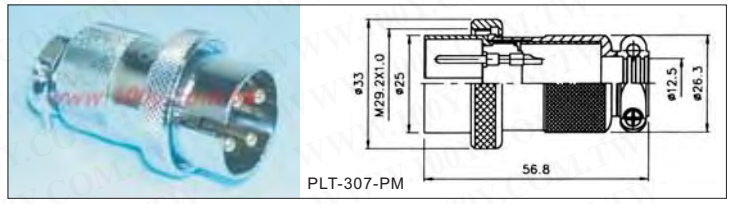

PLT-30系列金属连接头和附件 

详细产品规格 - 请点击 cn.100y.com.tw

PLT-303-P

PLT-307-RF

PLT-304-AD

PLT-307-PM

PLT-304-R

PLT-30-Rca

品牌: 台湾APEX (PLT)
壳体材质: 铜、锌合金压铸、铝合金压铸
绝缘体材质: 电木、塑钢、铁氟龙
接触体材质: 铜、磷铜、铍铜

100Y 编号	厂商编号	制造厂商	说明	Shell Size	Pins	M/F Plug/Socket	Rate Current/Voltage
6230	PLT-30-Rca	PLT	PLT-30 连接头防尘盖	30mm			
4831	PLT-302-AD	PLT	PLT-30 Series -Industrial Circular Connectors	30mm	2P	Male Plug	15A/250V
7003	PLT-302-P	PLT	PLT-30 Series -Industrial Circular Connectors	30mm	2P	Female Plug	15A/250V
6239	PLT-302-R	PLT	PLT-30 Series -Industrial Circular Connectors	30mm	2P	Male Socket	15A/250V
6262	PLT-303-AD	PLT	PLT-30 Series -Industrial Circular Connectors	30mm	3P	Male Plug	15A/250V
8590	PLT-303-P	PLT	PLT-30 Series -Industrial Circular Connectors	30mm	3P	Female Plug	15A/250V
4826	PLT-303-R	PLT	PLT-30 Series -Industrial Circular Connectors	30mm	3P	公插座	15A/250V
9946	PLT-304-AD	PLT	PLT-30 Series -Industrial Circular Connectors	30mm	4P	Male Plug	15A/250V
7004	PLT-304-P	PLT	PLT-30 Series -Industrial Circular Connectors	30mm	4P	Female Plug	15A/250V
6267	PLT-304-PM	PLT	PLT-30 Series -Industrial Circular Connectors	30mm	4P	Male Plug	15A/250V
6263	PLT-304-R	PLT	PLT-30 Series -Industrial Circular Connectors	30mm	4P	Male Socket	15A/250V
6268	PLT-304-RF	PLT	PLT-30 Series -Industrial Circular Connectors	30mm	4P	Female Socket	15A/250V
4834	PLT-305-AD	PLT	PLT-30 Series -Industrial Circular Connectors	30mm	5P	Male Plug	15A/250V
6279	PLT-305-P	PLT	PLT-30 Series -Industrial Circular Connectors	30mm	5P	Female Plug	15A/250V
5118	PLT-305-R	PLT	PLT-30 Series -Industrial Circular Connectors	30mm	5P	Male Socket	15A/250V
6278	PLT-307-PM	PLT	PLT-30 Series -Industrial Circular Connectors	30mm	7P	Male Plug	15A/250V
6291	PLT-307-RF	PLT	PLT-30 Series -Industrial Circular Connectors	30mm	7P	Female Socket	15A/250V
37806	X30J32A+32J		方形金属连接器 32P	1	32		3A/500VAC