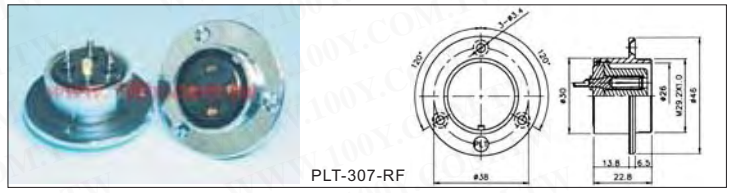

100Y 编号	厂商编号	制造厂商	说明	M/F Plug/Socket	Pins	Shell Size	Rate Current/Voltage
6232	PLT-25-Rca	PLT	PLT-25 连接头防尘盖			25mm	
6177	PLT-252-PM	PLT	PLT-25 Series -Industrial Circular Connectors	公头	2P	25mm	10A/250V
6284	PLT-252-R	PLT	PLT-25 Series -Industrial Circular Connectors	Male Socket	2P	25mm	10A/250V
6238	PLT-252-RF	PLT	PLT-25 Series -Industrial Circular Connectors	Female Socket	2P	25mm	10A/250V
6283	PLT-253-R	PLT	PLT-25 Series -Industrial Circular Connectors	Male Socket	3P	25mm	10A/250V
9915	PLT-254-PM	PLT	PLT-25 Series -Industrial Circular Connectors	Male Plug	4P	25mm	10A/250V
6245	PLT-254-R	PLT	PLT-25 Series -Industrial Circular Connectors	Male Socket	4P	25mm	10A/250V
10617	PLT-254-RF	PLT	4P 母插座 10A/250V	Female Socket	4P	25mm	10A/250V

PLT-30系列金属连接头和附件

详细产品规格 - 请点击 cn.100y.com.tw

No. of contacts	2	3	4	5	7	8
接触点分布						
额定电流 / 电压	15A 250V	15A 250V	15A 250V	15A 250V	15A 250V	15A 250V
最大电压值 (AC. V. rms)	400	400	400	400	400	300
额定电压 (AC. V rms) / 每针	2000	2000	2000	1800	1800	1800
绝缘电阻 (MΩ MIN.) at DC 500V	2000	2000	2000	2000	2000	2000
接触电阻 (MΩ AX.) at DC 1A	3	3	3	3	3	3
针直径 (φ mm)	2.8	2.8	2.8	2.8	2	2.5

品牌: 台湾APEX (PLT)
壳体材质: 铜、锌合金压铸、铝合金压铸
绝缘体材质: 电木、塑钢、铁氟龙
接触体材质: 铜、磷铜、铍铜