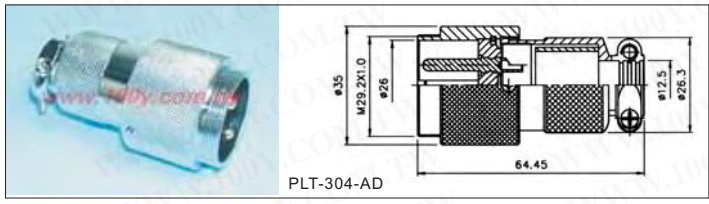

100Y 编号	厂商编号	制造厂商	说明	M/F Plug/Socket	Pins	Shell Size	Rate Current/Voltage
6232	PLT-25-Rca	PLT	PLT-25 连接头防尘盖			25mm	
6177	PLT-252-PM	PLT	PLT-25 Series -Industrial Circular Connectors	公头	2P	25mm	10A/250V
6284	PLT-252-R	PLT	PLT-25 Series -Industrial Circular Connectors	Male Socket	2P	25mm	10A/250V
6238	PLT-252-RF	PLT	PLT-25 Series -Industrial Circular Connectors	Female Socket	2P	25mm	10A/250V
6283	PLT-253-R	PLT	PLT-25 Series -Industrial Circular Connectors	Male Socket	3P	25mm	10A/250V
9915	PLT-254-PM	PLT	PLT-25 Series -Industrial Circular Connectors	Male Plug	4P	25mm	10A/250V
6245	PLT-254-R	PLT	PLT-25 Series -Industrial Circular Connectors	Male Socket	4P	25mm	10A/250V
10617	PLT-254-RF	PLT	4P 母插座 10A/250V	Female Socket	4P	25mm	10A/250V

PLT-30系列金属连接头和附件

详细产品规格 - 请点击 cn.100y.com.tw

PLT-303-P

No. of contacts	2	3	4	5	7	8
接触点分布						
额定电流 / 电压	15A 250V	15A 250V	15A 250V	15A 250V	15A 250V	15A 250V
最大电压值 (AC. V. rms)	400	400	400	400	400	300
额定电压 (AC. V rms) / 每针	2000	2000	2000	1800	1800	1800
绝缘电阻 (MΩ MIN.) at DC 500V	2000	2000	2000	2000	2000	2000
接触电阻 (MΩ AX.) at DC 1A	3	3	3	3	3	3
针直径 (φ mm)	2.8	2.8	2.8	2.8	2	2.5

品牌: 台湾APEX (PLT)
壳体材质: 铜、锌合金压铸、铝合金压铸
绝缘体材质: 电木、塑钢、铁氟龙
接触体材质: 铜、磷铜、铍铜