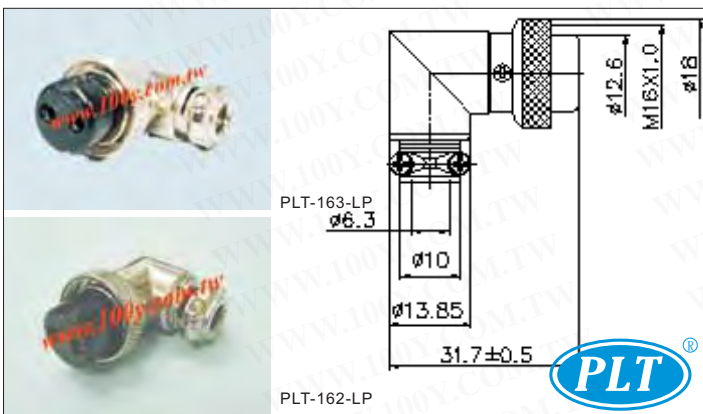

圆形工业连接头/座

PLT-16系列金属连接头和附件

详细产品规格 - 请点击 cn.100y.com.tw

PLT-162-R PLT-168-R
PLT-164-R PLT-163-R

PLT-165-P PLT-164-P

PLT-164-AD PLT-166-AD

PLT-16-Rca

No. of contacts	2	3	4	5	6	7	8
Contacts Configuration							
Rated current/voltage	5A 125V	5A 125V	5A 125V	5A 125V	5A 125V	5A 125V	5A 125V
Operation limit voltage (AC. V. rms)	200	200	200	200	200	200	200
Withstanding voltage (AC. V rms) 1 minute	1000	1000	1000	1000	1000	1000	1000
Insulation resistance (MΩ MIN.) at DC 500V	1000	1000	1000	1000	1000	1000	1000
Contact resistance (MΩ MAX.) at DC 1A	3	3	3	3	3	3	3
Pin diameter (Φ mm)	1.4	1.4	1.4	1.2	0.8	0.8	0.8

100Y 编号	厂商编号	制造厂商	说明	Shell Size	Pins	M/F Plug/Socket	Rate Current/Voltage
6235	PLT-16-Rca	PLT	PLT-16 连接头防尘盖	16mm			
6186	PLT-163-P	PLT	PLT-16 Series -Industrial Circular Connectors	16mm	3P	Female Plug	5A/125V
6185	PLT-163-R	PLT	PLT-16 Series -Industrial Circular Connectors	16mm	3P	Male Socket	5A/125V
6248	PLT-165-AD	PLT	PLT-16 Series -Industrial Circular Connectors	16mm	5P	Male Plug	5A/125V