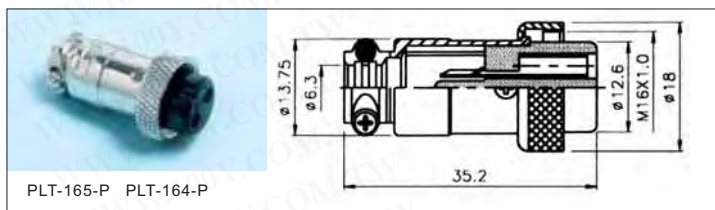

圆形工业连接头/座

PLT-16系列金属连接头和附件

详细产品规格 - 请点击 cn.100y.com.tw

PLT-162-R PLT-168-R
PLT-164-R PLT-163-R

PLT-165-P PLT-164-P

PLT-164-AD PLT-166-AD

PLT-16-Rca

No. of contacts	2	3	4	5	6	7	8
Contacts Configuration							
Rated current/voltage	5A 125V	5A 125V	5A 125V	5A 125V	5A 125V	5A 125V	5A 125V
Operation limit voltage (AC. V. rms)	200	200	200	200	200	200	200
Withstanding voltage (AC. V rms) 1 minute	1000	1000	1000	1000	1000	1000	1000
Insulation resistance (MΩ MIN.) at DC 500V	1000	1000	1000	1000	1000	1000	1000
Contact resistance (MΩ MAX.) at DC 1A	3	3	3	3	3	3	3
Pin diameter (Φ mm)	1.4	1.4	1.4	1.2	0.8	0.8	0.8

100Y 编号	厂商编号	制造厂商	说明	Shell Size	Pins	M/F Plug/Socket	Rate Current/Voltage
6235	PLT-16-Rca	PLT	PLT-16 连接头防尘盖	16mm			
6186	PLT-163-P	PLT	PLT-16 Series -Industrial Circular Connectors	16mm	3P	Female Plug	5A/125V
6185	PLT-163-R	PLT	PLT-16 Series -Industrial Circular Connectors	16mm	3P	Male Socket	5A/125V
6248	PLT-165-AD	PLT	PLT-16 Series -Industrial Circular Connectors	16mm	5P	Male Plug	5A/125V