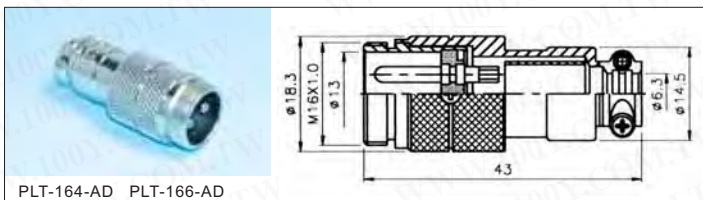

圆形工业连接头/座

PLT-16系列金属连接头和附件

详细产品规格 - 请点击 cn.100y.com.tw

PLT-162-R PLT-168-R
PLT-164-R PLT-163-R

PLT-165-P PLT-164-P

PLT-164-AD PLT-166-AD

PLT-16-Rca

No. of contacts	2	3	4	5	6	7	8
Contacts Configuration							
Rated current/voltage	5A 125V	5A 125V	5A 125V	5A 125V	5A 125V	5A 125V	5A 125V
Operation limit voltage (AC. V. rms)	200	200	200	200	200	200	200
Withstanding voltage (AC. V rms) 1 minute	1000	1000	1000	1000	1000	1000	1000
Insulation resistance (MΩ MIN.) at DC 500V	1000	1000	1000	1000	1000	1000	1000
Contact resistance (MΩ MAX.) at DC 1A	3	3	3	3	3	3	3
Pin diameter (Φ mm)	1.4	1.4	1.4	1.2	0.8	0.8	0.8

100Y 编号	厂商编号	制造厂商	说明	Shell Size	Pins	M/F Plug/Socket	Rate Current/Voltage
6235	PLT-16-Rca	PLT	PLT-16 连接头防尘盖	16mm			
6186	PLT-163-P	PLT	PLT-16 Series -Industrial Circular Connectors	16mm	3P	Female Plug	5A/125V
6185	PLT-163-R	PLT	PLT-16 Series -Industrial Circular Connectors	16mm	3P	Male Socket	5A/125V
6248	PLT-165-AD	PLT	PLT-16 Series -Industrial Circular Connectors	16mm	5P	Male Plug	5A/125V