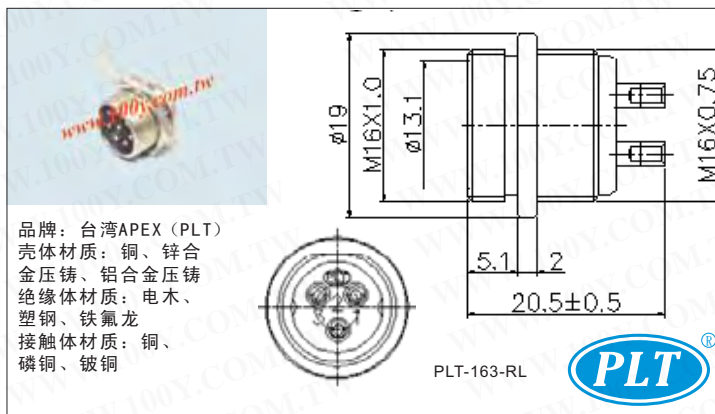

PLT-163-RL

品牌: 台湾APEX (PLT)
壳体材质: 铜、锌合金压铸、铝合金压铸
绝缘体材质: 电木、塑钢、铁氟龙
接触体材质: 铜、磷铜、铍铜

100Y 编号	厂商编号	制造厂商	说明	Shell Size	Pins	M/F Plug/Socket	Rate Current/Voltage
6180	PLT-162-AD	PLT	PLT-16 Series -Industrial Circular Connectors	16mm	2P	Male Plug	5A/125V
39025	PLT-162-LP	PLT	PLT-16 Series -Industrial Circular Connectors	16mm	2P	Female Plug 90°	5A/125V
5196	PLT-162-P	PLT	PLT-16 Series -Industrial Circular Connectors	16mm	2P	Female Plug	5A/125V
3186	PLT-162-R	PLT	PLK-16 Series -Industrial Circular Connectors	16mm	2P	Male Socket	5A/125V
4827	PLT-163-AD	PLT	PLT-16 Series -Industrial Circular Connectors	16mm	3P	Male Plug	5A/125V
39472	PLT-163-LP	PLT	PLT-16 Series -Industrial Circular Connectors	18mm	3P	Female Plug	5A/125V
39474	PLT-163-RL	PLT	PLT-16 Series -Industrial Circular Connectors	16mm	8P	Female Plug	5A/125V
6274	PLT-164-AD	PLT	PLT-16 Series -Industrial Circular Connectors	16mm	4P	Male Plug	5A/125V
7002	PLT-164-P	PLT	PLT-16 Series -Industrial Circular Connectors	16mm	4P	Female Plug	5A/125V
4822	PLT-164-R	PLT	PLT-16 Series -Industrial Circular Connectors	16mm	4P	Male Socket	5A/125V
6256	PLT-165-P	PLT	PLT-16 Series -Industrial Circular Connectors	16mm	5P	Female Plug	5A/125V
10124	PLT-165-R	PLT	PLT-16 Series -Industrial Circular Connectors	16mm	5	Male Socket	125V
6258	PLT-166-AD	PLT	PLT-16 Series -Industrial Circular Connectors	16mm	6P	Male Plug	5A/125V
4833	PLT-166-P	PLT	PLT-16 Series -Industrial Circular Connectors	16mm	6P	Female Plug	5A/125V
6142	PLT-166-R	PLT	PLT-16 Series -Industrial Circular Connectors	16mm	6P	公座	5A/125V
6282	PLT-167-AD	PLT	PLT-16 Series -Industrial Circular Connectors	16mm	7P	Male Plug	5A/125V
5319	PLT-167-P	PLT	PLT-16 Series -Industrial Circular Connectors	16mm	7P	Female Plug	5A/125V
5320	PLT-167-R	PLT	PLT-16 Series -Industrial Circular Connectors	16mm	7P	Male Socket	5A/125V
6285	PLT-168-AD	PLT	PLT-16 Series -Industrial Circular Connectors	16mm	8P	Male Plug	5A/125V
3189	PLT-168-P	PLT	PLK-16 Series -Industrial Circular Connectors	16mm	8P	Female Plug	5A/125V
3195	PLT-168-R	PLT	PLT-16 Series -Industrial Circular Connectors	16mm	8P	Male Socket	5A/125V