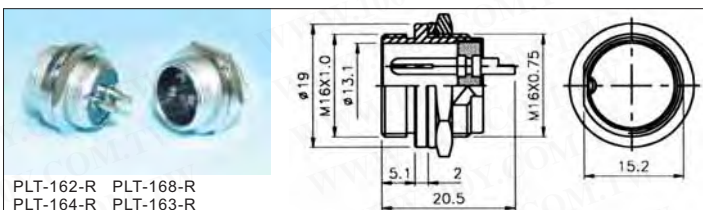

圆形工业连接头/座

PLT-16系列金属连接头和附件

详细产品规格 - 请点击 cn.100y.com.tw

PLT-162-R PLT-168-R
PLT-164-R PLT-163-R

PLT-165-P PLT-164-P

PLT-164-AD PLT-166-AD

PLT-16-Rca

No. of contacts	2	3	4	5	6	7	8
Contacts Configuration							
Rated current/voltage	5A 125V	5A 125V	5A 125V	5A 125V	5A 125V	5A 125V	5A 125V
Operation limit voltage (AC. V. rms)	200	200	200	200	200	200	200
Withstanding voltage (AC. V rms) 1 minute	1000	1000	1000	1000	1000	1000	1000
Insulation resistance (MΩ MIN.) at DC 500V	1000	1000	1000	1000	1000	1000	1000
Contact resistance (MΩ MAX.) at DC 1A	3	3	3	3	3	3	3
Pin diameter (Φ mm)	1.4	1.4	1.4	1.2	0.8	0.8	0.8

100Y 编号	厂商编号	制造厂商	说明	Shell Size	Pins	M/F Plug/Socket	Rate Current/Voltage
6235	PLT-16-Rca	PLT	PLT-16 连接头防尘盖	16mm			
6186	PLT-163-P	PLT	PLT-16 Series -Industrial Circular Connectors	16mm	3P	Female Plug	5A/125V
6185	PLT-163-R	PLT	PLT-16 Series -Industrial Circular Connectors	16mm	3P	Male Socket	5A/125V
6248	PLT-165-AD	PLT	PLT-16 Series -Industrial Circular Connectors	16mm	5P	Male Plug	5A/125V