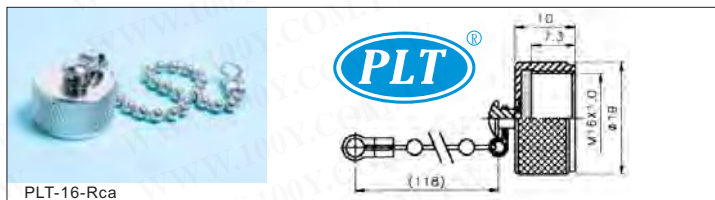

PLT-165-P PLT-164-P

PLT-16-Rca

No. of contacts	2	3	4	5	6	7	8
Contacts Configuration							
Rated current/voltage	5A 125V	5A 125V	5A 125V	5A 125V	5A 125V	5A 125V	5A 125V
Operation limit voltage (AC. V. rms)	200	200	200	200	200	200	200
Withstanding voltage (AC. V rms) 1 minute	1000	1000	1000	1000	1000	1000	1000
Insulation resistance (MΩ MIN.) at DC 500V	1000	1000	1000	1000	1000	1000	1000
Contact resistance (MΩ MAX.) at DC 1A	3	3	3	3	3	3	3
Pin diameter (Φ mm)	1.4	1.4	1.4	1.2	0.8	0.8	0.8

100Y 编号	厂商编号	制造厂商	说明	Shell Size	Pins	M/F Plug/Socket	Rate Current/Voltage
6235	PLT-16-Rca	PLT	PLT-16 连接头防尘盖	16mm			
6186	PLT-163-P	PLT	PLT-16 Series -Industrial Circular Connectors	16mm	3P	Female Plug	5A/125V
6185	PLT-163-R	PLT	PLT-16 Series -Industrial Circular Connectors	16mm	3P	Male Socket	5A/125V
6248	PLT-165-AD	PLT	PLT-16 Series -Industrial Circular Connectors	16mm	5P	Male Plug	5A/125V