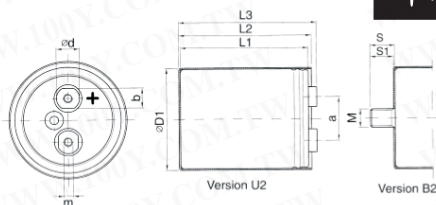

EVOX RIFA_站立锁螺丝电解电容

详细产品规格 - 请点击 cn.100y.com.tw

100Y 编号	厂商编号	制造厂商	说明	电容 (uF)	类型	误差(±)	电压 (Vdc)	温度范围	直径*L.(mm)
38587	PEH200HA5150M	EVOX RIFA	EVOX RIFA_系列站立锁螺丝电解电容	15000uF	PEH200	±20%	25VDC	-40 to +85°C	35*51mm
38588	PEH200HC5220M	EVOX RIFA	EVOX RIFA_系列站立锁螺丝电解电容	22000uF	PEH200	±20%	25VDC	-40 to +85°C	35*75mm
38589	PEH200HD5330M	EVOX RIFA	EVOX RIFA_系列站立锁螺丝电解电容	33000uF	PEH200	±20%	25VDC	-40 to +85°C	35*95mm
38590	PEH200HH5470M	EVOX RIFA	EVOX RIFA_系列站立锁螺丝电解电容	47000uF	PEH200	±20%	25VDC	-40 to +85°C	50*75mm
38591	PEH200HJ5680M	EVOX RIFA	EVOX RIFA_系列站立锁螺丝电解电容	68000uF	PEH200	±20%	25VDC	-40 to +85°C	50*95mm
38592	PEH200HK6100M	EVOX RIFA	EVOX RIFA_系列站立锁螺丝电解电容	100000uF	PEH200	±20%	25VDC	-40 to +85°C	50*105mm
38593	PEH200HO6150M	EVOX RIFA	EVOX RIFA_系列站立锁螺丝电解电容	150000uF	PEH200	±20%	25VDC	-40 to +85°C	65*105mm
38594	PEH200HT6220M	EVOX RIFA	EVOX RIFA_系列站立锁螺丝电解电容	220000uF	PEH200	±20%	25VDC	-40 to +85°C	75*105mm
38596	PEH200HV6330M	EVOX RIFA	EVOX RIFA_系列站立锁螺丝电解电容	330000uF	PEH200	±20%	25VDC	-40 to +85°C	75*145mm
38597	PEH200KA4680M	EVOX RIFA	EVOX RIFA_系列站立锁螺丝电解电容	6800uF	PEH200	±20%	40VDC	-40 to +85°C	35*51mm
38599	PEH200KB5100M	EVOX RIFA	EVOX RIFA_系列站立锁螺丝电解电容	10000uF	PEH200	±20%	40VDC	-40 to +85°C	35*60mm
38600	PEH200KC5150M	EVOX RIFA	EVOX RIFA_系列站立锁螺丝电解电容	15000uF	PEH200	±20%	40VDC	-40 to +85°C	35*75mm
38601	PEH200KD5220M	EVOX RIFA	EVOX RIFA_系列站立锁螺丝电解电容	22000uF	PEH200	±20%	40VDC	-40 to +85°C	35*95mm