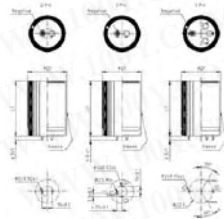

EVOX RIFA_插板式电解电容

100Y 编号	厂商编号	制造厂商	说明	电容量(uF)	电压(Vdc)	Size Dia.*L.(mm)	温度范围	误差值(±)	类型
17965	PEH532JAC4330M2	EVOX RIFA	EVOX-RIFA_插板式电解电容	3300uF	35Vdc	22*30	-40~+105°C	20%	PEH 532
17968	PEH532JCD5100M2	EVOX RIFA	EVOX-RIFA_插板式电解电容	10000uF	35Vdc	30*35	-40~+105°C	20%	PEH 532
17969	PEH532RDH4220M2	EVOX RIFA	EVOX-RIFA_插板式电解电容	2200uF	200Vdc	35*55	-40~+105°C	20%	PEH 532
17963	PEH532SAC3220M2	EVOX RIFA	EVOX-RIFA_插板式电解电容	220uF	250Vdc	22*30	-40~+105°C	20%	PEH 532
17964	PEH532UAB2820M2	EVOX RIFA	EVOX-RIFA_插板式电解电容	82uF	350Vdc	22*25	-40~+105°C	20%	PEH 532
17967	PEH532UAC3100M2	EVOX RIFA	EVOX-RIFA_插板式电解电容	100uF	350Vdc	22*30	-40~+105°C	20%	PEH 532
17966	PEH532YAC2680M2	EVOX RIFA	EVOX-RIFA_插板式电解电容	68uF	450Vdc	22*30	-40~+105°C	20%	PEH 532